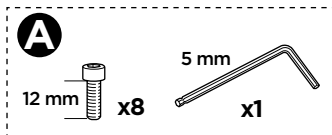

VW Transporter, 4-dr Van, **(T5)** 03-15, **(T6)** 15-

This kit is only for vehicles with fixpoint mounting or T-profile.

ISO 11154-E

183044

C.20150806
509-3044-04

Bring your life
thule.com

1

2 **A**

B

3

x1

4

A

A

B

C