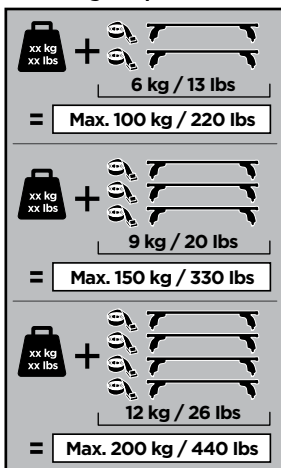

Thule XT Kit 3044

> Instructions

VW California, 4-dr Bus, **(T5)** 03-15, **(T6)** 15-

VW Caravelle, 4-dr Bus, **(T5)** 03-15, **(T6)** 15-

VW Multivan, 4-dr Bus, **(T5)** 03-15, **(T6)** 15-

VW Shuttle, 4-dr Bus, **(T5)** 03-15, **(T6)** 15-

VW Transporter, 4-dr Van, **(T5)** 03-15, **(T6)** 15-

This kit is only for vehicles with fixpoint mounting or T-profile.

ISO 11154-E

183044

C.20150806
509-3044-04

Bring your life
thule.com

1

2 **A**

B

3

x1

4

A

A

B

C