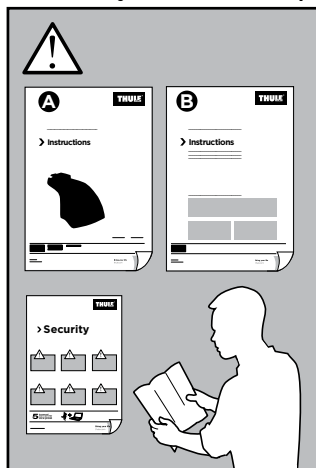

Thule XT Kit 3044

> Instructions

VW California, 4-dr Bus, **(T5)** 03-15, **(T6)** 15-

VW Caravelle, 4-dr Bus, **(T5)** 03-15, **(T6)** 15-

VW Multivan, 4-dr Bus, **(T5)** 03-15, **(T6)** 15-

VW Shuttle, 4-dr Bus, **(T5)** 03-15, **(T6)** 15-

VW Transporter, 4-dr Van, **(T5)** 03-15, **(T6)** 15-

This kit is only for vehicles with fixpoint mounting or T-profile.

ISO 11154-E

183044

C.20150806
509-3044-04

Bring your life
thule.com

1

2 **A**