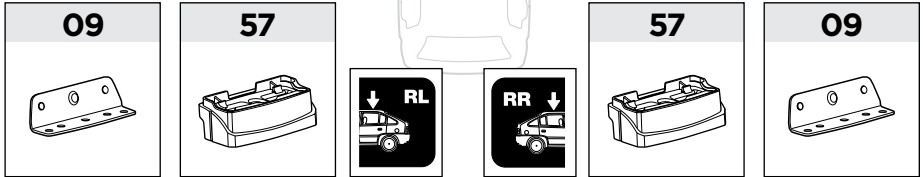

VW Transporter, 4-dr Van, **(T5)** 03-15, **(T6)** 15-

This kit is only for vehicles with fixpoint mounting or T-profile.

ISO 11154-E

183044

C.20150806
509-3044-04

Bring your life
thule.com

1

2 **A**

B

3

x1

4

A

A

B

C