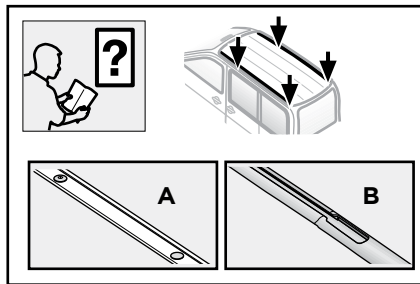

VW Transporter, 4-dr Van, **(T5)** 03-15, **(T6)** 15-

This kit is only for vehicles with fixpoint mounting or T-profile.

ISO 11154-E

183044

C.20150806
509-3044-04

Bring your life
thule.com

1

2 **A**