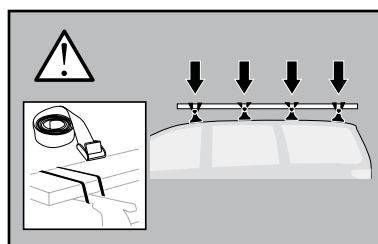

Thule XT Kit 3044

> Instructions

VW California, 4-dr Bus, **(T5)** 03-15, **(T6)** 15-

VW Caravelle, 4-dr Bus, **(T5)** 03-15, **(T6)** 15-

VW Multivan, 4-dr Bus, **(T5)** 03-15, **(T6)** 15-

VW Shuttle, 4-dr Bus, **(T5)** 03-15, **(T6)** 15-

VW Transporter, 4-dr Van, **(T5)** 03-15, **(T6)** 15-

This kit is only for vehicles with fixpoint mounting or T-profile.

ISO 11154-E

183044

C.20150806
509-3044-04

Bring your life
thule.com

1

2 **A**