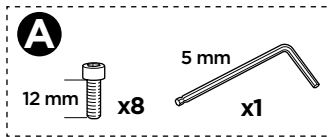

VW Transporter, 4-dr Van, **(T5)** 03-15, **(T6)** 15-

This kit is only for vehicles with fixpoint mounting or T-profile.

ISO 11154-E

183044

C.20150806
509-3044-04

Bring your life
thule.com

1

2 **A**

B

3

x1

4

A

A

B

C