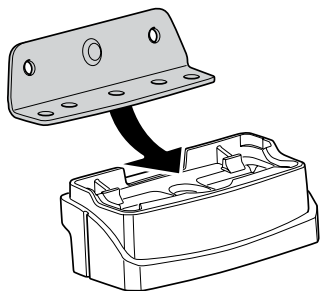

VW Transporter, 4-dr Van, **(T5)** 03-15, **(T6)** 15-

This kit is only for vehicles with fixpoint mounting or T-profile.

ISO 11154-E

183044

C.20150806
509-3044-04

Bring your life
thule.com

1

2 **A**