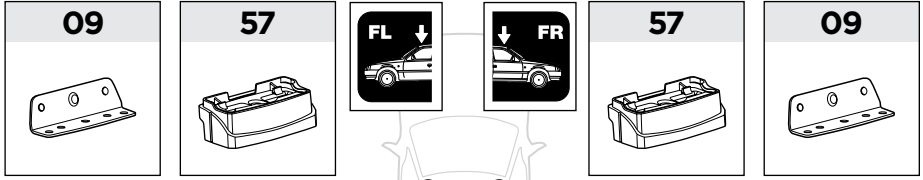

VW Transporter, 4-dr Van, **(T5)** 03-15, **(T6)** 15-

This kit is only for vehicles with fixpoint mounting or T-profile.

ISO 11154-E

183044

C.20150806
509-3044-04

Bring your life
thule.com

1

2 **A**

B

3

x1

4

A

A

B

C