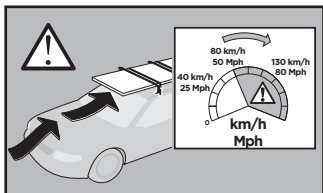

**MERCEDES CLS Shooting Brake (X218)**, 5-dr Estate, 12-

**MERCEDES CLS (C218)**, 4-dr Coupé, 10-

\*North America

This kit is only for vehicles with fixpoint and without glass roof.

ISO 11154-E

183049

C.20160915  
509-3049-14