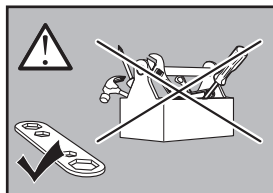

**MERCEDES CLS Shooting Brake (X218)**, 5-dr Estate, 12-

**MERCEDES CLS (C218)**, 4-dr Coupé, 10-

\*North America

This kit is only for vehicles with fixpoint and without glass roof.

ISO 11154-E

183049

C.20160915  
509-3049-14