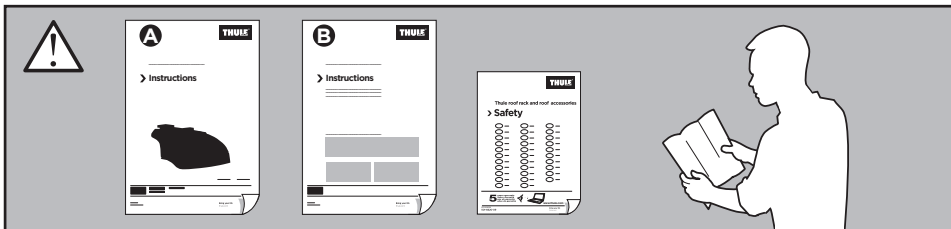

**MERCEDES CLS Shooting Brake (X218)**, 5-dr Estate, 12-

**MERCEDES CLS (C218)**, 4-dr Coupé, 10-

\*North America

This kit is only for vehicles with fixpoint and without glass roof.

ISO 11154-E

183049

C.20160915  
509-3049-14