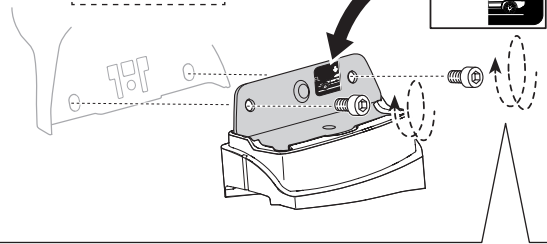

2

A

B

A

x8

EN Only a few turns

DE Nur wenige Umdrehungen

FR Quelques tours uniquement

NL Slechts enkele slagen

IT Solo qualche giro

ES Sólo algunas vueltas

PT Apenas algumas voltas

SV Endast några varv

DK Kun nogle få omgange

NO Bare noen få omdreininger

FI Vain muutama kierros

ET Ainult mõni pööre

LV Tikai dažī apgriezieni

LT Tik keli pasukimai

PL Wystarczy kilka obrotów

RU Только несколько оборотов

UK Лише декілька обертів

BG Само няколко завъртания

CS Pouze několik otáček

SK Len niekoľko otáčok

SL Le nekaj obratov

HR/BiH Samo nekoliko okreta

RO Doar câteva rotiri

HU Csak néhány fordítás

EL Μόνο λίγες περιστροφές

TR Yalnızca birkaç tur

بعض دورات فقط

רק מספר סיבובים

仅几圈

JA 2～3回転のみ

KO 몇 번만 돌리면 됨

TH เพียงสองสามรอบ

AR

HE

3

x4

x4

x4

A

C

B

x1