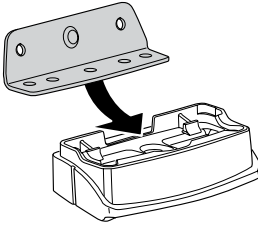

2

A

B

EN Only a few turns
DE Nur wenige Umdrehungen
FR Quelques tours uniquement
NL Slechts enkele slagen
IT Solo qualche giro
ES Sólo algunas vueltas
PT Noções básicas
SV Endast några varv
DK Kun nogle få omgange
NE Bare noen få omdreininger
FI Vain muutama kierros
ET Ainult mõni pööre
LV Tikai dažī apgriezieni
LT Tik keli pasukimai
PL Wystarczy kilka obrotów
RU Только несколько оборотов

UK Лише декілька обертів
BG Само няколко завъртания
CS Pouze několik otáček
SK Len niekoľko otáčok
SL Le nekaj obratov
HR/BiH Samo nekoliko okreta
RO Doar câteva rotiri
HU Csak néhány fordítás
EL Μόνο λίγες περιστροφές
TR Yalnızca birkaç tur

بعض دورات فقط

AR

רק מספר סיבובים

HE

ZH 仅几圈
JA 2～3回転のみ
KO 몇 번만 돌리면 됨
TH เพียงสองสามรอบ

3

x1