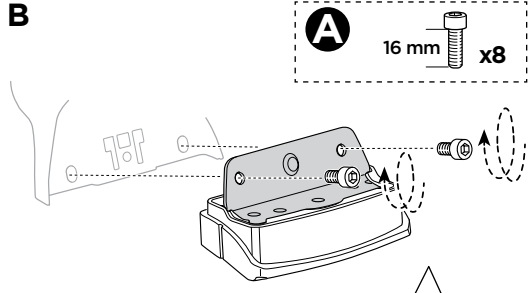

2

A

B

EN Only a few turns
DE Nur wenige Umdrehungen
FR Quelques tours uniquement
NL Slechts enkele slagen
IT Solo qualche giro
ES Sólo algunas vueltas
PT Noções básicas
SV Endast några varv
DK Kun nogle få omgange
NE Bare noen få omdreininger
FI Vain muutama kierros
ET Ainult mõni pööre
LV Tikai dažī apgriezieni
LT Tik keli pasukimai
PL Wystarczy kilka obrotów
RU Только несколько оборотов

UK Лише декілька обертів
BG Само няколко завъртания
CS Pouze několik otáček
SK Len niekoľko otáčok
SL Le nekaj obratov
HR/BiH Samo nekoliko okreta
RO Doar câteva rotiri
HU Csak néhány fordítás
EL Μόνο λίγες περιστροφές
TR Yalnızca birkaç tur

بعض دورات فقط

AR

רק מספר סיבובים

HE

ZH 仅几圈
JA 2～3回転のみ
KO 몇 번만 돌리면 됨
TH เพียงสองสามรอบ

3

x1