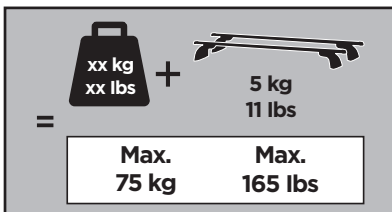

Thule XT Kit 3083

> Instructions

MERCEDES C-Class, 2-dr Coupé, 11-15

MERCEDES C-Class (W204), 4-dr Sedan, 07-14

MERCEDES E-Class (C207), 2-dr Coupé, 09-

MERCEDES E-Class (W212), 4-dr Sedan, 09-16

This kit is only for vehicles with fixpoint mounting and glassroof.