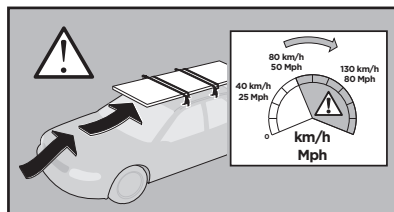

Thule XT Kit 3083

> Instructions

MERCEDES C-Class, 2-dr Coupé, 11-15

MERCEDES C-Class (W204), 4-dr Sedan, 07-14

MERCEDES E-Class (C207), 2-dr Coupé, 09-

MERCEDES E-Class (W212), 4-dr Sedan, 09-16

This kit is only for vehicles with fixpoint mounting and glassroof.