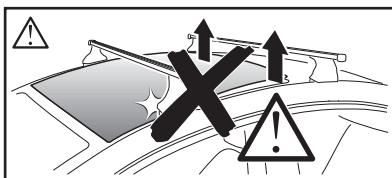

Thule XT Kit 3083

> Instructions

MERCEDES C-Class, 2-dr Coupé, 11-15

MERCEDES C-Class (W204), 4-dr Sedan, 07-14

MERCEDES E-Class (C207), 2-dr Coupé, 09-

MERCEDES E-Class (W212), 4-dr Sedan, 09-16

This kit is only for vehicles with fixpoint mounting and glassroof.