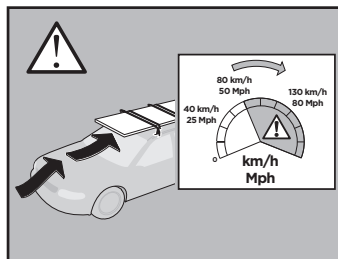

This kit is only for vehicles with fixpoint mounting.

	+		5 kg 11 lbs	=	Max. 100 kg / 220 lbs
	+		9 kg 20 lbs	=	Max. 150 kg / 330 lbs
	+		12 kg 26 lbs	=	Max. 200 kg / 440 lbs

ISO 11154-E

183139

C.20161124
509-3139-04