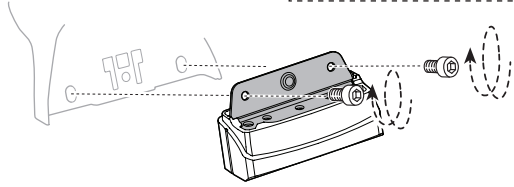

2

A

B

EN Only a few turns	ET Ainult mõni pööre	RO Doar câteva rotiri
DE Nur wenige Umdrehungen	LV Tikai daži apgriezieni	HU Csak néhány fordítás
FR Quelques tours uniquement	LT Tik keli pasukimai	EL Μόνο λίγες περιστροφές
NL Slechts enkele slagen	PL Wystarczy kilka obrotów	TR Yalnızca birkaç tur
IT Solo qualche giro	RU Только несколько оборотов	AR بعض دورات فقط
ES Sólo algunas vueltas	UK Лише декілька обертів	HE רק מספר סיבובים
PT Apenas algumas voltas	BG Само няколко завъртания	ZH 仅几圈
SV Endast några varv	CS Pouze několik otáček	JA 2～3回転のみ
DK Kun nogle få omgange	SK Len niekoľko otáčok	KO 몇 번만 돌리면 됨
NO Bare noen få omdreininger	SL Le nekaj obratov	TH เพียงสองสามรอบ
FI Vain muutama kierros	HR/BIH Samo nekoliko okreta	

3

x1