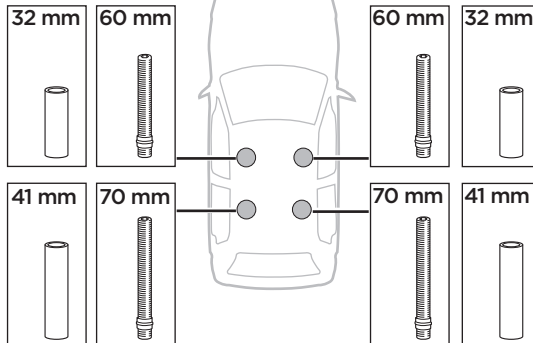

EN Only a few turns
DE Nur wenige Umdrehungen
FR Quelques tours uniquement
NL Slechts enkele slagen
IT Solo qualche giro
ES Sólo algunas vueltas
PT Apenas algumas voltas
SV Endast några varv
DK Kun nogle få omgange
NO Bare noen få omdreininger
FI Vain muutama kierros

ET Ainult mõni pööre
LV Tikai daži apgriezieni
LT Tik keli pasukimai
PL Wystarczy kilka obrotów
RU Только несколько оборотов
UK Лише декілька обертів
BG Само няколко завъртания
CS Pouze několik otáček
SK Len niekoľko otáčok
SL Le nekaj obratov
HR/BIH Samo nekoliko okreta

RO Doar câteva rotiri
HU Csak néhány fordítás
EL Μόνο λίγες περιστροφές
TR Yalnızca birkaç tur

بعض دورات فقط **AR**
רק מספר סיבובים **HE**

ZH 仅几圈
JA 2 ~ 3 回転のみ
KO 몇 번만 돌리면 됨
TH เพียงสองสามรอบ

3

x1