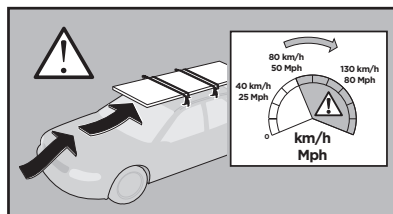

Thule XT Kit 3170

> Instructions

HYUNDAI i30, 5-dr Hatchback, 17-
HYUNDAI i30 Fastback, 5-dr Hatchback, 17-

This kit is only for vehicles with fixpoint mounting.

ISO 11154-E

183170

C.20180611
509-3170-02

Bring your life
thule.com