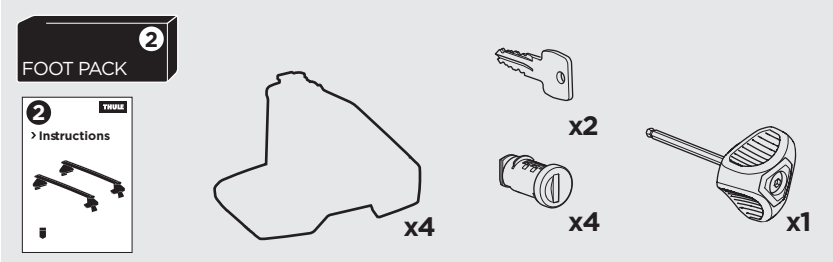

1

Kit 145002

MAZDA 3, 4-dr Sedan, 14-18

MAZDA 3, 5-dr Hatchback, 14-18

ISO 11154-E

THULE WingBar Evo	THULE WingBar Edge	THULE WingBar	THULE SquareBar	Evo X (scale)	Edge X (scale)
MAZDA 3, 4-dr Sedan, 14-18				46,5	D
MAZDA 3, 5-dr Hatchback, 14-18				47	C

THULE ProBar	THULE SlideBar	X (mm/inch)
MAZDA 3, 4-dr Sedan, 14-18		1116 mm / 43 7/8"
MAZDA 3, 5-dr Hatchback, 14-18		1121 mm / 44"

THULE WingBar Evo	THULE WingBar Edge	THULE WingBar	THULE SquareBar	Evo Y (scale)	Edge Y (scale)
MAZDA 3, 4-dr Sedan, 14-18				41,5	N
MAZDA 3, 5-dr Hatchback, 14-18				41,5	N

THULE ProBar	THULE SlideBar	Y (mm/inch)
MAZDA 3, 4-dr Sedan, 14-18		1066 mm / 42"
MAZDA 3, 5-dr Hatchback, 14-18		1066 mm / 41 7/8"

	W (mm/inch)	Z (mm/inch)
MAZDA 3, 4-dr Sedan, 14-18	725 mm / 28 1/2"	200 mm / 7 7/8"
MAZDA 3, 5-dr Hatchback, 14-18	735 mm / 28 7/8"	200 mm / 7 7/8"