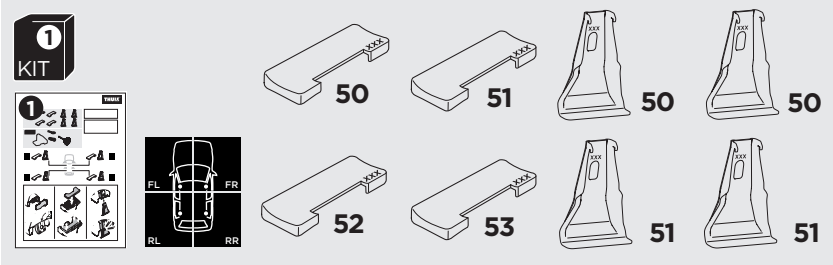

1

Kit 145002

MAZDA 3, 4-dr Sedan, 14-18

MAZDA 3, 5-dr Hatchback, 14-18

ISO 11154-E

THULE WingBar Evo	THULE WingBar Edge	THULE WingBar	THULE SquareBar	Evo X (scale)	Edge X (scale)
MAZDA 3, 4-dr Sedan, 14-18				46,5	D
MAZDA 3, 5-dr Hatchback, 14-18				47	C

THULE ProBar	THULE SlideBar	X (mm/inch)
MAZDA 3, 4-dr Sedan, 14-18		1116 mm / 43 7/8"
MAZDA 3, 5-dr Hatchback, 14-18		1121 mm / 44"

THULE WingBar Evo	THULE WingBar Edge	THULE WingBar	THULE SquareBar	Evo Y (scale)	Edge Y (scale)
MAZDA 3, 4-dr Sedan, 14-18				41,5	N
MAZDA 3, 5-dr Hatchback, 14-18				41,5	N

THULE ProBar	THULE SlideBar	Y (mm/inch)
MAZDA 3, 4-dr Sedan, 14-18		1066 mm / 42"
MAZDA 3, 5-dr Hatchback, 14-18		1066 mm / 41 7/8"

	W (mm/inch)	Z (mm/inch)
MAZDA 3, 4-dr Sedan, 14-18	725 mm / 28 1/2"	200 mm / 7 7/8"
MAZDA 3, 5-dr Hatchback, 14-18	735 mm / 28 7/8"	200 mm / 7 7/8"