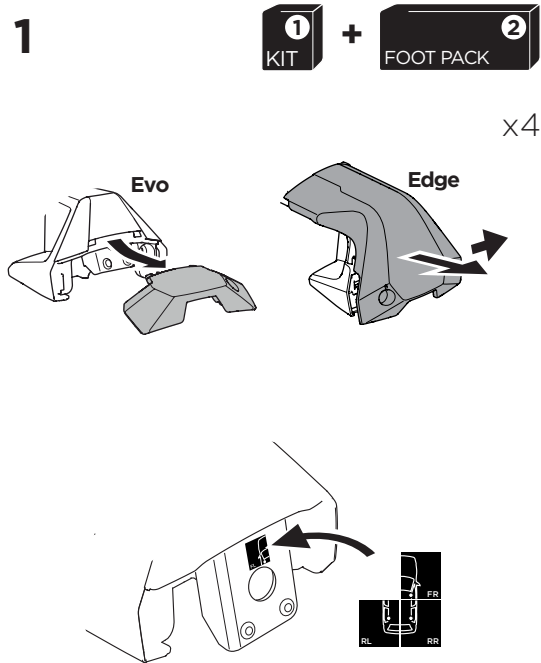

1

Kit 145002

MAZDA 3, 4-dr Sedan, 14-18

MAZDA 3, 5-dr Hatchback, 14-18

ISO 11154-E

THULE WingBar Evo	THULE WingBar Edge	THULE WingBar	THULE SquareBar	Evo X (scale)	Edge X (scale)
MAZDA 3, 4-dr Sedan, 14-18				46,5	D
MAZDA 3, 5-dr Hatchback, 14-18				47	C

THULE ProBar	THULE SlideBar	X (mm/inch)
MAZDA 3, 4-dr Sedan, 14-18		1116 mm / 43 7/8"
MAZDA 3, 5-dr Hatchback, 14-18		1121 mm / 44"

THULE WingBar Evo	THULE WingBar Edge	THULE WingBar	THULE SquareBar	Evo Y (scale)	Edge Y (scale)
MAZDA 3, 4-dr Sedan, 14-18				41,5	N
MAZDA 3, 5-dr Hatchback, 14-18				41,5	N