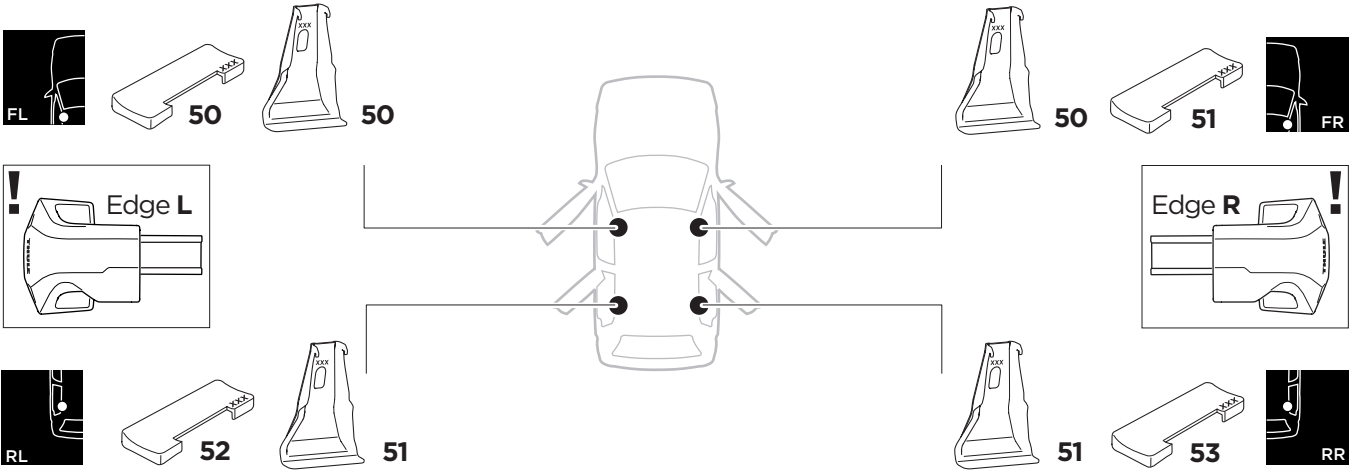

1

Kit 145002

MAZDA 3, 4-dr Sedan, 14-18

MAZDA 3, 5-dr Hatchback, 14-18

ISO 11154-E

THULE WingBar Evo	THULE WingBar Edge	THULE WingBar	THULE SquareBar	Evo X (scale)	Edge X (scale)
MAZDA 3, 4-dr Sedan, 14-18				46,5	D
MAZDA 3, 5-dr Hatchback, 14-18				47	C

THULE ProBar	THULE SlideBar	X (mm/inch)
MAZDA 3, 4-dr Sedan, 14-18		1116 mm / 43 7/8"
MAZDA 3, 5-dr Hatchback, 14-18		1121 mm / 44"

THULE WingBar Evo	THULE WingBar Edge	THULE WingBar	THULE SquareBar	Evo Y (scale)	Edge Y (scale)
MAZDA 3, 4-dr Sedan, 14-18				41,5	N
MAZDA 3, 5-dr Hatchback, 14-18				41,5	N

THULE ProBar	THULE SlideBar	Y (mm/inch)
MAZDA 3, 4-dr Sedan, 14-18		1066 mm / 42"
MAZDA 3, 5-dr Hatchback, 14-18		1066 mm / 41 7/8"

	W (mm/inch)	Z (mm/inch)
MAZDA 3, 4-dr Sedan, 14-18	725 mm / 28 1/2"	200 mm / 7 7/8"
MAZDA 3, 5-dr Hatchback, 14-18	735 mm / 28 7/8"	200 mm / 7 7/8"