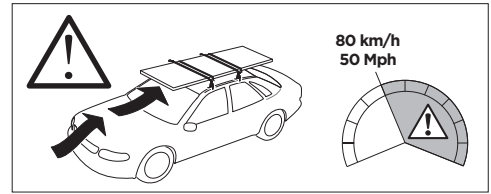

1

Kit 145002

MAZDA 3, 4-dr Sedan, 14-18

MAZDA 3, 5-dr Hatchback, 14-18

ISO 11154-E