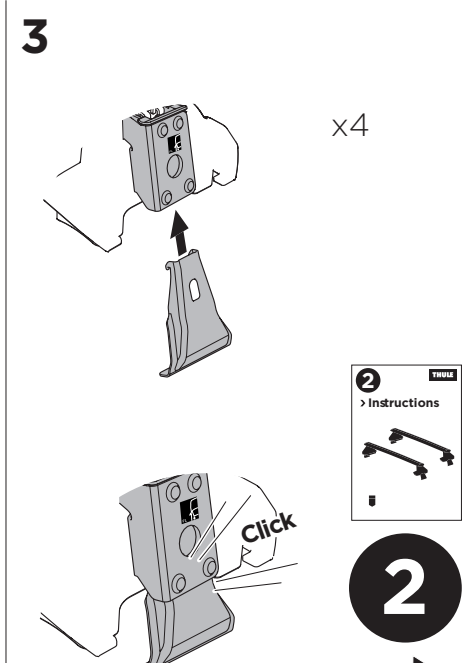

1

Kit 145002

MAZDA 3, 4-dr Sedan, 14-18

MAZDA 3, 5-dr Hatchback, 14-18

ISO 11154-E

THULE WingBar Evo	THULE WingBar Edge	THULE WingBar	THULE SquareBar	Evo X (scale)	Edge X (scale)
MAZDA 3, 4-dr Sedan, 14-18				46,5	D
MAZDA 3, 5-dr Hatchback, 14-18				47	C

THULE ProBar	THULE SlideBar	X (mm/inch)
MAZDA 3, 4-dr Sedan, 14-18		1116 mm / 43 7/8"
MAZDA 3, 5-dr Hatchback, 14-18		1121 mm / 44"

THULE WingBar Evo	THULE WingBar Edge	THULE WingBar	THULE SquareBar	Evo Y (scale)	Edge Y (scale)
MAZDA 3, 4-dr Sedan, 14-18				41,5	N
MAZDA 3, 5-dr Hatchback, 14-18				41,5	N

THULE ProBar	THULE SlideBar	Y (mm/inch)
MAZDA 3, 4-dr Sedan, 14-18		1066 mm / 42"
MAZDA 3, 5-dr Hatchback, 14-18		1066 mm / 41 7/8"

	W (mm/inch)	Z (mm/inch)
MAZDA 3, 4-dr Sedan, 14-18	725 mm / 28 1/2"	200 mm / 7 7/8"
MAZDA 3, 5-dr Hatchback, 14-18	735 mm / 28 7/8"	200 mm / 7 7/8"