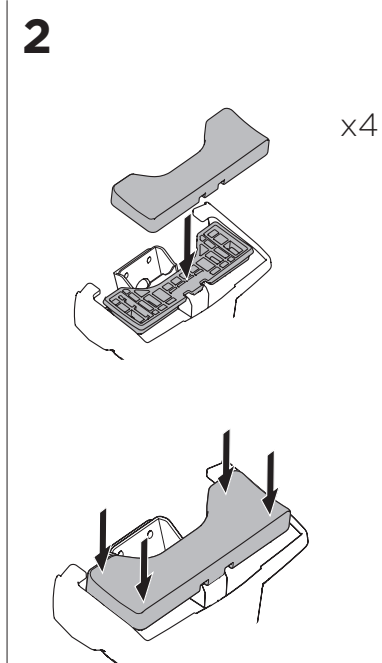

1

Kit 145002

MAZDA 3, 4-dr Sedan, 14-18

MAZDA 3, 5-dr Hatchback, 14-18

ISO 11154-E

THULE WingBar Evo	THULE WingBar Edge	THULE WingBar	THULE SquareBar	Evo X (scale)	Edge X (scale)
MAZDA 3, 4-dr Sedan, 14-18				46,5	D
MAZDA 3, 5-dr Hatchback, 14-18				47	C

THULE ProBar	THULE SlideBar	X (mm/inch)
MAZDA 3, 4-dr Sedan, 14-18		1116 mm / 43 7/8"
MAZDA 3, 5-dr Hatchback, 14-18		1121 mm / 44"

THULE WingBar Evo	THULE WingBar Edge	THULE WingBar	THULE SquareBar	Evo Y (scale)	Edge Y (scale)
MAZDA 3, 4-dr Sedan, 14-18				41,5	N
MAZDA 3, 5-dr Hatchback, 14-18				41,5	N

THULE ProBar	THULE SlideBar	Y (mm/inch)
MAZDA 3, 4-dr Sedan, 14-18		1066 mm / 42"
MAZDA 3, 5-dr Hatchback, 14-18		1066 mm / 41 7/8"

	W (mm/inch)	Z (mm/inch)
MAZDA 3, 4-dr Sedan, 14-18	725 mm / 28 1/2"	200 mm / 7 7/8"
MAZDA 3, 5-dr Hatchback, 14-18	735 mm / 28 7/8"	200 mm / 7 7/8"