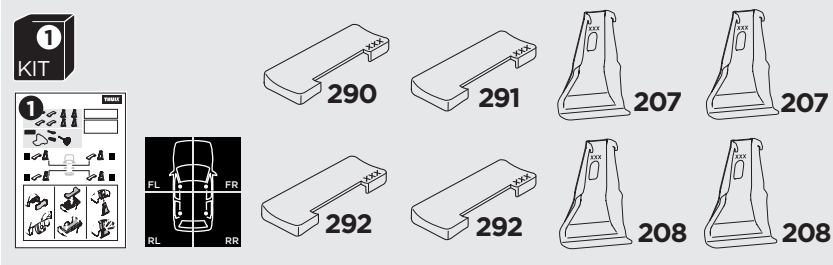

1

Kit 145061

SEAT Ateca, 5-dr SUV, 16-

ISO 11154-E

THULE WingBar Evo	THULE WingBar Edge	THULE WingBar	THULE SquareBar	Evo X (scale)	Edge X (scale)
SEAT Ateca, 5-dr SUV, 16-				48	A

THULE ProBar	THULE SlideBar	X (mm/inch)		
SEAT Ateca, 5-dr SUV, 16-		1131 mm / 44 1/2"		

THULE WingBar Evo	THULE WingBar Edge	THULE WingBar	THULE SquareBar	Evo Y (scale)	Edge Y (scale)
SEAT Ateca, 5-dr SUV, 16-				41,5	N

THULE ProBar	THULE SlideBar	Y (mm/inch)		
SEAT Ateca, 5-dr SUV, 16-		1066 mm / 42"		

	W (mm/inch)	Z (mm/inch)
SEAT Ateca, 5-dr SUV, 16-	720 mm / 28 3/8"	320 mm / 12 5/8"