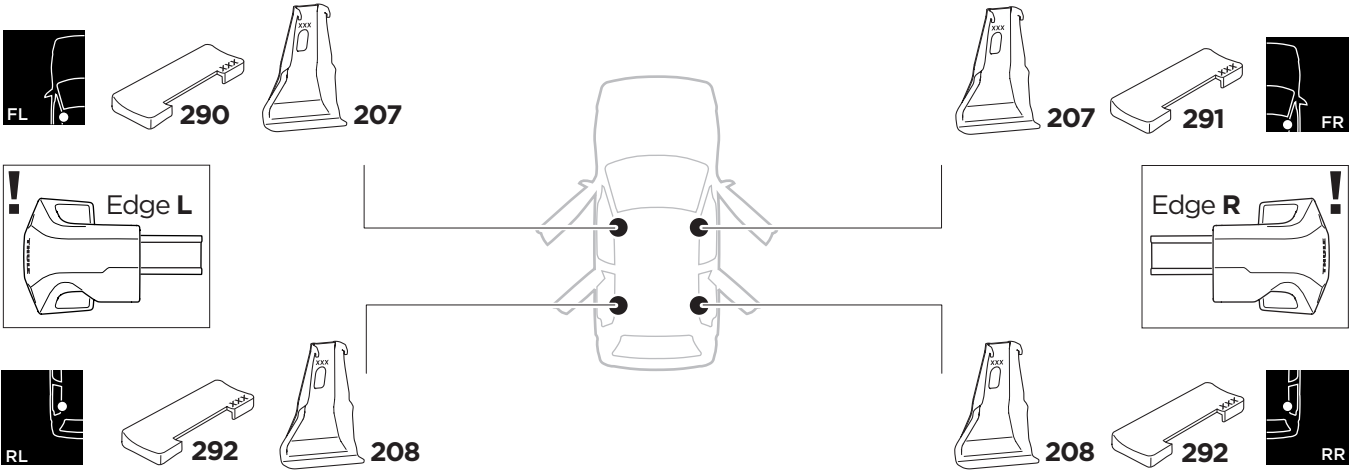

1

Kit 145061

SEAT Ateca, 5-dr SUV, 16-

ISO 11154-E

THULE WingBar Evo	THULE WingBar Edge	THULE WingBar	THULE SquareBar	Evo X (scale)	Edge X (scale)
SEAT Ateca, 5-dr SUV, 16-				48	A

THULE ProBar	THULE SlideBar	X (mm/inch)		
SEAT Ateca, 5-dr SUV, 16-		1131 mm / 44 1/2"		

THULE WingBar Evo	THULE WingBar Edge	THULE WingBar	THULE SquareBar	Evo Y (scale)	Edge Y (scale)
SEAT Ateca, 5-dr SUV, 16-				41,5	N

THULE ProBar	THULE SlideBar	Y (mm/inch)		
SEAT Ateca, 5-dr SUV, 16-		1066 mm / 42"		

	W (mm/inch)	Z (mm/inch)
SEAT Ateca, 5-dr SUV, 16-	720 mm / 28 3/8"	320 mm / 12 5/8"