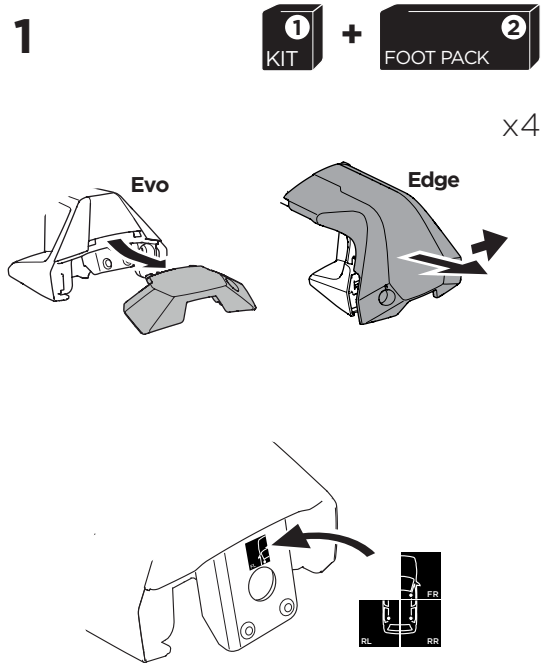

1

Kit 145073

NISSAN Micra, 5-dr Hatchback, 17-

ISO 11154-E