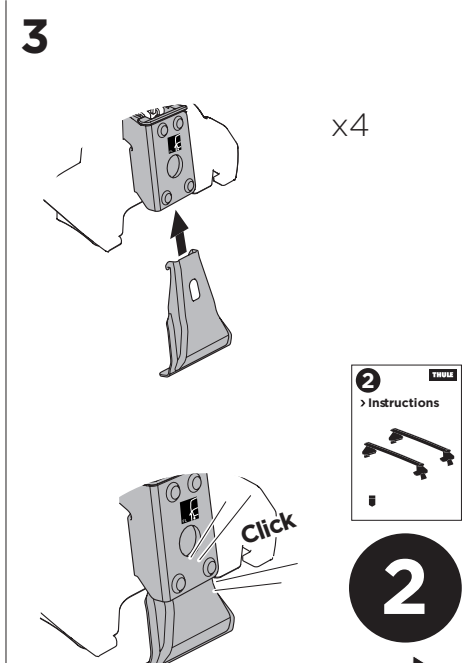

1

Kit 145073

NISSAN Micra, 5-dr Hatchback, 17-

ISO 11154-E

THULE WingBar Evo	THULE WingBar Edge	THULE WingBar	THULE SquareBar	Evo X (scale)	Edge X (scale)
NISSAN Micra, 5-dr Hatchback, 17-				35	I
THULE ProBar	THULE SlideBar				X (mm/inch)
NISSAN Micra, 5-dr Hatchback, 17-				1001 mm / 39 3/8"	

THULE WingBar Evo	THULE WingBar Edge	THULE WingBar	THULE SquareBar	Evo Y (scale)	Edge Y (scale)
NISSAN Micra, 5-dr Hatchback, 17-				30,5	R
THULE ProBar	THULE SlideBar				Y (mm/inch)
NISSAN Micra, 5-dr Hatchback, 17-				956 mm / 37 5/8"	

	W (mm/inch)	Z (mm/inch)
NISSAN Micra, 5-dr Hatchback, 17-	700 mm / 27 1/2"	250 mm / 9 7/8"