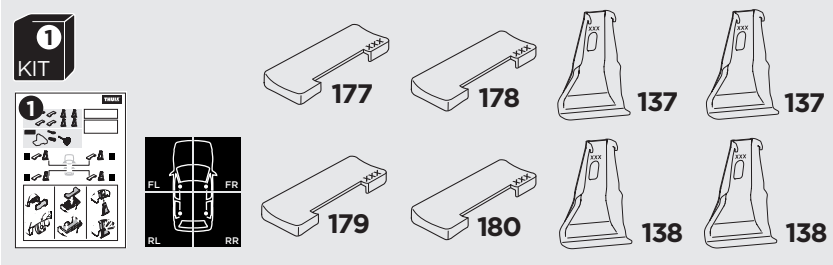

1

Kit 145073

NISSAN Micra, 5-dr Hatchback, 17-

ISO 11154-E

THULE WingBar Evo	THULE WingBar Edge	THULE WingBar	THULE SquareBar	Evo X (scale)	Edge X (scale)
NISSAN Micra, 5-dr Hatchback, 17-				35	I
THULE ProBar	THULE SlideBar				X (mm/inch)
NISSAN Micra, 5-dr Hatchback, 17-				1001 mm / 39 3/8"	

THULE WingBar Evo	THULE WingBar Edge	THULE WingBar	THULE SquareBar	Evo Y (scale)	Edge Y (scale)
NISSAN Micra, 5-dr Hatchback, 17-				30,5	R
THULE ProBar	THULE SlideBar				Y (mm/inch)
NISSAN Micra, 5-dr Hatchback, 17-				956 mm / 37 5/8"	

	W (mm/inch)	Z (mm/inch)
NISSAN Micra, 5-dr Hatchback, 17-	700 mm / 27 1/2"	250 mm / 9 7/8"