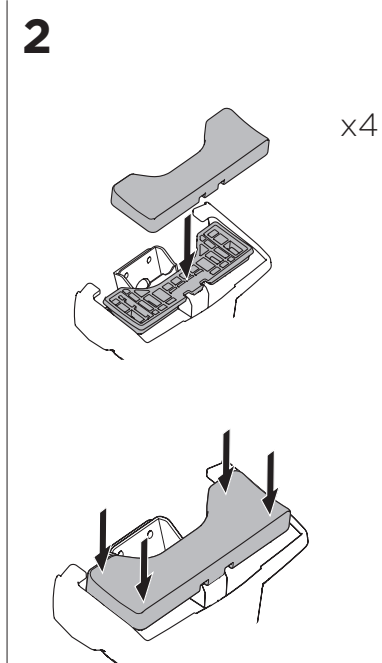

1

Kit 145073

NISSAN Micra, 5-dr Hatchback, 17-

ISO 11154-E

THULE WingBar Evo	THULE WingBar Edge	THULE WingBar	THULE SquareBar	Evo X (scale)	Edge X (scale)
NISSAN Micra, 5-dr Hatchback, 17-				35	I
THULE ProBar	THULE SlideBar				X (mm/inch)
NISSAN Micra, 5-dr Hatchback, 17-				1001 mm / 39 3/8"	

THULE WingBar Evo	THULE WingBar Edge	THULE WingBar	THULE SquareBar	Evo Y (scale)	Edge Y (scale)
NISSAN Micra, 5-dr Hatchback, 17-				30,5	R
THULE ProBar	THULE SlideBar				Y (mm/inch)
NISSAN Micra, 5-dr Hatchback, 17-				956 mm / 37 5/8"	

	W (mm/inch)	Z (mm/inch)
NISSAN Micra, 5-dr Hatchback, 17-	700 mm / 27 1/2"	250 mm / 9 7/8"