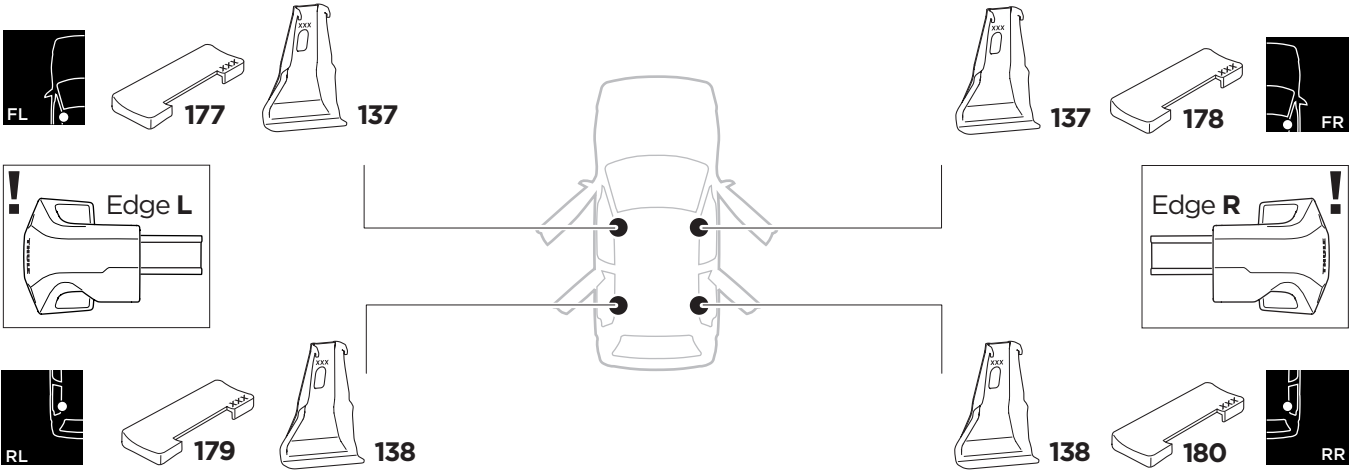

1

Kit 145073

NISSAN Micra, 5-dr Hatchback, 17-

ISO 11154-E

THULE WingBar Evo	THULE WingBar Edge	THULE WingBar	THULE SquareBar	Evo X (scale)	Edge X (scale)
NISSAN Micra, 5-dr Hatchback, 17-				35	I
THULE ProBar	THULE SlideBar				X (mm/inch)
NISSAN Micra, 5-dr Hatchback, 17-				1001 mm / 39 3/8"	

THULE WingBar Evo	THULE WingBar Edge	THULE WingBar	THULE SquareBar	Evo Y (scale)	Edge Y (scale)
NISSAN Micra, 5-dr Hatchback, 17-				30,5	R
THULE ProBar	THULE SlideBar				Y (mm/inch)
NISSAN Micra, 5-dr Hatchback, 17-				956 mm / 37 5/8"	

	W (mm/inch)	Z (mm/inch)
NISSAN Micra, 5-dr Hatchback, 17-	700 mm / 27 1/2"	250 mm / 9 7/8"