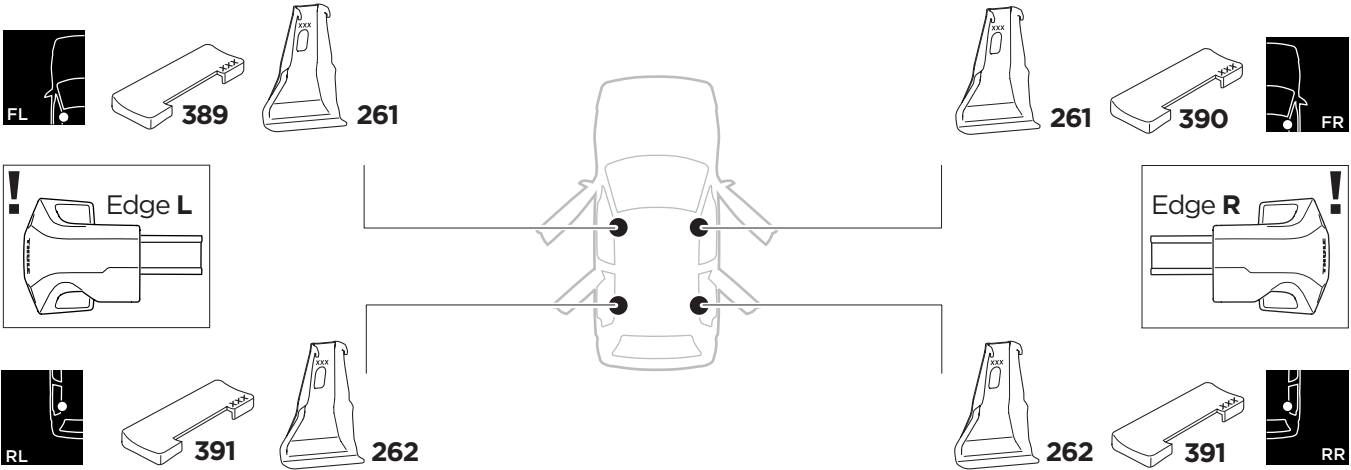

1

Kit 145126

HONDA Jazz, 5-dr Hatchback, 08-14

ISO 11154-E

THULE WingBar Evo	THULE WingBar Edge	THULE WingBar	THULE SquareBar	Evo X (scale)	Edge X (scale)
HONDA Jazz, 5-dr Hatchback, 08-14				35,5	H

THULE ProBar	THULE SlideBar	X (mm/inch)		
HONDA Jazz, 5-dr Hatchback, 08-14		1006 mm / 39 5/8"		

THULE WingBar Evo	THULE WingBar Edge	THULE WingBar	THULE SquareBar	Evo Y (scale)	Edge Y (scale)
HONDA Jazz, 5-dr Hatchback, 08-14				28	E

THULE ProBar	THULE SlideBar	Y (mm/inch)		
HONDA Jazz, 5-dr Hatchback, 08-14		931 mm / 36 5/8"		

	W (mm/inch)	Z (mm/inch)
HONDA Jazz, 5-dr Hatchback, 08-14	700 mm / 27 1/2"	310 mm / 12 1/4"