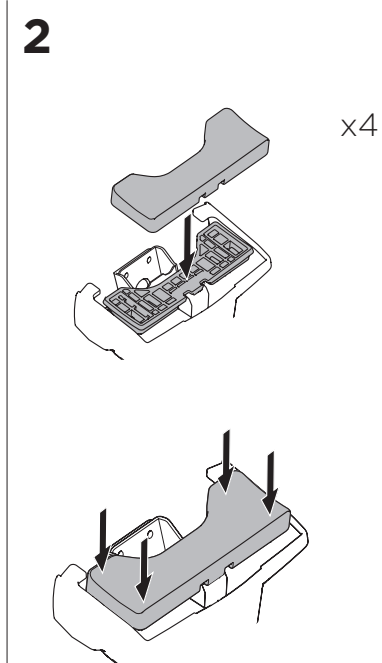

1

Kit 145126

HONDA Jazz, 5-dr Hatchback, 08-14

ISO 11154-E

THULE WingBar Evo	THULE WingBar Edge	THULE WingBar	THULE SquareBar	Evo X (scale)	Edge X (scale)
HONDA Jazz, 5-dr Hatchback, 08-14				35,5	H

THULE ProBar	THULE SlideBar	X (mm/inch)		
HONDA Jazz, 5-dr Hatchback, 08-14		1006 mm / 39 5/8"		

THULE WingBar Evo	THULE WingBar Edge	THULE WingBar	THULE SquareBar	Evo Y (scale)	Edge Y (scale)
HONDA Jazz, 5-dr Hatchback, 08-14				28	E

THULE ProBar	THULE SlideBar	Y (mm/inch)		
HONDA Jazz, 5-dr Hatchback, 08-14		931 mm / 36 5/8"		

	W (mm/inch)	Z (mm/inch)
HONDA Jazz, 5-dr Hatchback, 08-14	700 mm / 27 1/2"	310 mm / 12 1/4"