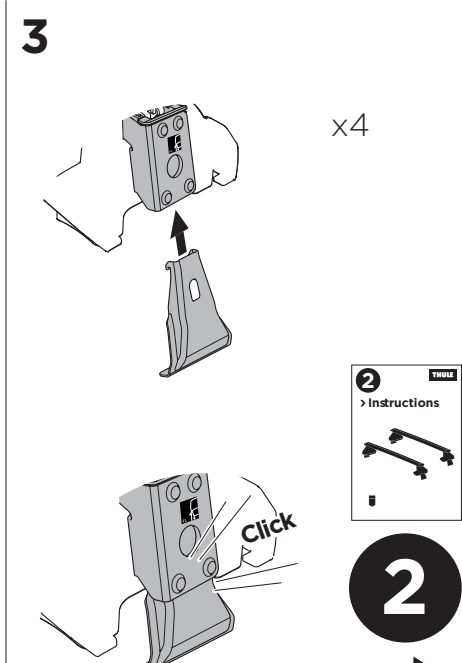

1

Kit 145126

HONDA Jazz, 5-dr Hatchback, 08-14

ISO 11154-E

THULE WingBar Evo	THULE WingBar Edge	THULE WingBar	THULE SquareBar	Evo X (scale)	Edge X (scale)
HONDA Jazz, 5-dr Hatchback, 08-14				35,5	H

THULE ProBar	THULE SlideBar	X (mm/inch)		
HONDA Jazz, 5-dr Hatchback, 08-14		1006 mm / 39 5/8"		

THULE WingBar Evo	THULE WingBar Edge	THULE WingBar	THULE SquareBar	Evo Y (scale)	Edge Y (scale)
HONDA Jazz, 5-dr Hatchback, 08-14				28	E

THULE ProBar	THULE SlideBar	Y (mm/inch)		
HONDA Jazz, 5-dr Hatchback, 08-14		931 mm / 36 5/8"		

	W (mm/inch)	Z (mm/inch)
HONDA Jazz, 5-dr Hatchback, 08-14	700 mm / 27 1/2"	310 mm / 12 1/4"