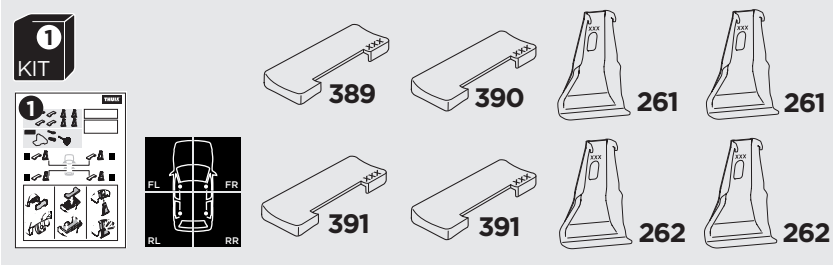

1

Kit 145126

HONDA Jazz, 5-dr Hatchback, 08-14

ISO 11154-E

THULE WingBar Evo	THULE WingBar Edge	THULE WingBar	THULE SquareBar	Evo X (scale)	Edge X (scale)
HONDA Jazz, 5-dr Hatchback, 08-14				35,5	H

THULE ProBar	THULE SlideBar	X (mm/inch)		
HONDA Jazz, 5-dr Hatchback, 08-14		1006 mm / 39 5/8"		

THULE WingBar Evo	THULE WingBar Edge	THULE WingBar	THULE SquareBar	Evo Y (scale)	Edge Y (scale)
HONDA Jazz, 5-dr Hatchback, 08-14				28	E

THULE ProBar	THULE SlideBar	Y (mm/inch)		
HONDA Jazz, 5-dr Hatchback, 08-14		931 mm / 36 5/8"		

	W (mm/inch)	Z (mm/inch)
HONDA Jazz, 5-dr Hatchback, 08-14	700 mm / 27 1/2"	310 mm / 12 1/4"