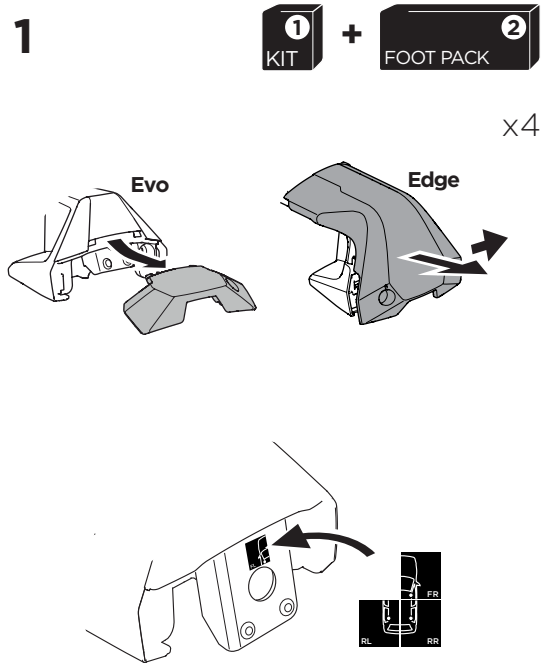

1

Kit 145126

HONDA Jazz, 5-dr Hatchback, 08-14

ISO 11154-E

THULE WingBar Evo	THULE WingBar Edge	THULE WingBar	THULE SquareBar	Evo X (scale)	Edge X (scale)
HONDA Jazz, 5-dr Hatchback, 08-14				35,5	H

THULE ProBar	THULE SlideBar	X (mm/inch)		
HONDA Jazz, 5-dr Hatchback, 08-14		1006 mm / 39 5/8"		

THULE WingBar Evo	THULE WingBar Edge	THULE WingBar	THULE SquareBar	Evo Y (scale)	Edge Y (scale)
HONDA Jazz, 5-dr Hatchback, 08-14				28	E

THULE ProBar	THULE SlideBar	Y (mm/inch)		
HONDA Jazz, 5-dr Hatchback, 08-14		931 mm / 36 5/8"		

	W (mm/inch)	Z (mm/inch)
HONDA Jazz, 5-dr Hatchback, 08-14	700 mm / 27 1/2"	310 mm / 12 1/4"