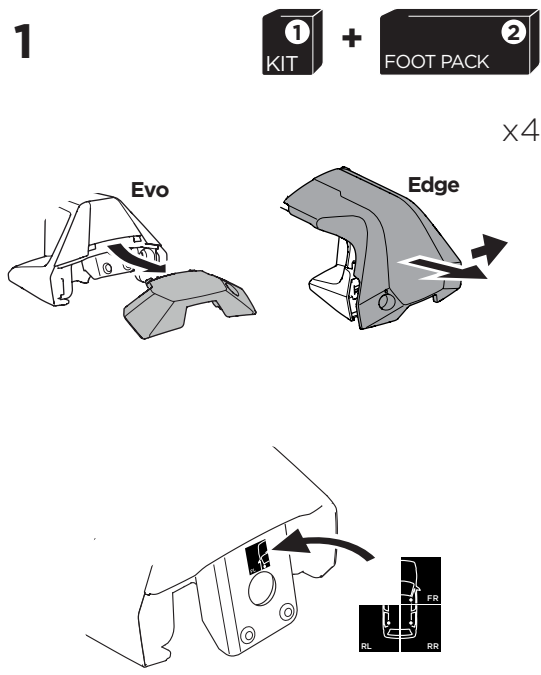

THULE WingBar Evo	THULE WingBar Edge	THULE WingBar	THULE SquareBar	Evo X (scale)	Edge X (scale)
TOYOTA Prius+, 5-dr Estate, 12-				43,5	J
TOYOTA Prius+, 5-dr Estate, 12- (with glass roof)				43,5	J
TOYOTA Prius V, 5-dr Wagon, *12-				43,5	J
TOYOTA Prius V, 5-dr Wagon, *12- (with glass roof)				43,5	J