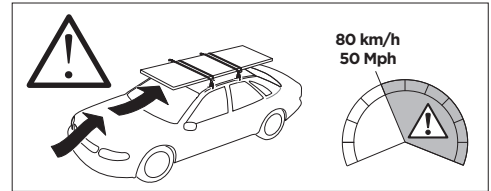

THULE WingBar Evo	THULE WingBar Edge	THULE WingBar	THULE SquareBar	Evo X (scale)	Edge X (scale)
TOYOTA Prius+, 5-dr Estate, 12-				43,5	J
TOYOTA Prius+, 5-dr Estate, 12- (with glass roof)				43,5	J
TOYOTA Prius V, 5-dr Wagon, *12-				43,5	J
TOYOTA Prius V, 5-dr Wagon, *12- (with glass roof)				43,5	J