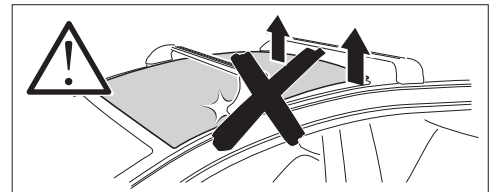

THULE WingBar Evo	THULE WingBar Edge	THULE WingBar	THULE SquareBar	Evo X (scale)	Edge X (scale)
TOYOTA Prius+, 5-dr Estate, 12-				43,5	J
TOYOTA Prius+, 5-dr Estate, 12- (with glass roof)				43,5	J
TOYOTA Prius V, 5-dr Wagon, *12-				43,5	J
TOYOTA Prius V, 5-dr Wagon, *12- (with glass roof)				43,5	J