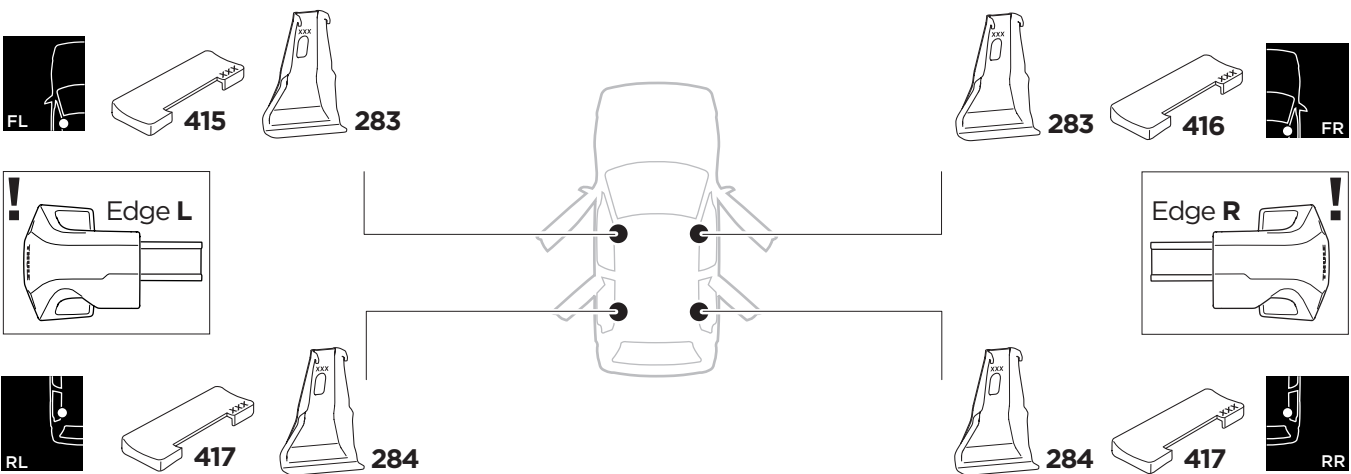

THULE WingBar Evo	THULE WingBar Edge	THULE WingBar	THULE SquareBar	Evo X (scale)	Edge X (scale)
TOYOTA Prius+, 5-dr Estate, 12-				43,5	J
TOYOTA Prius+, 5-dr Estate, 12- (with glass roof)				43,5	J
TOYOTA Prius V, 5-dr Wagon, *12-				43,5	J
TOYOTA Prius V, 5-dr Wagon, *12- (with glass roof)				43,5	J

THULE ProBar	THULE SlideBar	X (mm/inch)
TOYOTA Prius+, 5-dr Estate, 12-		1086 mm / 42 3/4"
TOYOTA Prius+, 5-dr Estate, 12- (with glass roof)		1086 mm / 42 3/4"
TOYOTA Prius V, 5-dr Wagon, *12-		1086 mm / 42 3/4"
TOYOTA Prius V, 5-dr Wagon, *12- (with glass roof)		1086 mm / 42 3/4"