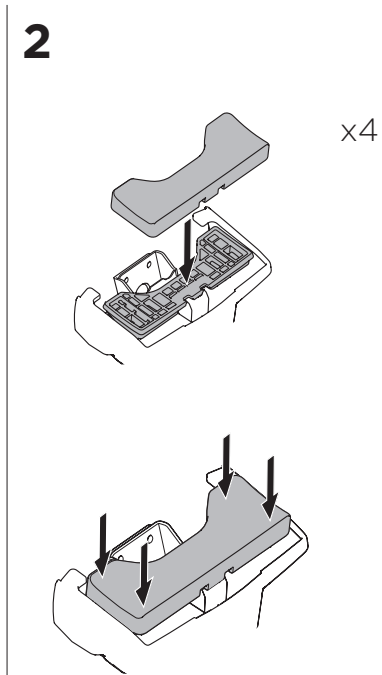

THULE WingBar Evo	THULE WingBar Edge	THULE WingBar	THULE SquareBar	Evo X (scale)	Edge X (scale)
TOYOTA Prius+, 5-dr Estate, 12-				43,5	J
TOYOTA Prius+, 5-dr Estate, 12- (with glass roof)				43,5	J
TOYOTA Prius V, 5-dr Wagon, *12-				43,5	J
TOYOTA Prius V, 5-dr Wagon, *12- (with glass roof)				43,5	J