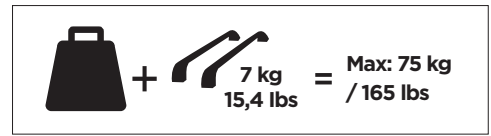

THULE WingBar Evo	THULE WingBar Edge	THULE WingBar	THULE SquareBar	Evo X (scale)	Edge X (scale)
TOYOTA Prius+, 5-dr Estate, 12-				43,5	J
TOYOTA Prius+, 5-dr Estate, 12- (with glass roof)				43,5	J
TOYOTA Prius V, 5-dr Wagon, *12-				43,5	J
TOYOTA Prius V, 5-dr Wagon, *12- (with glass roof)				43,5	J