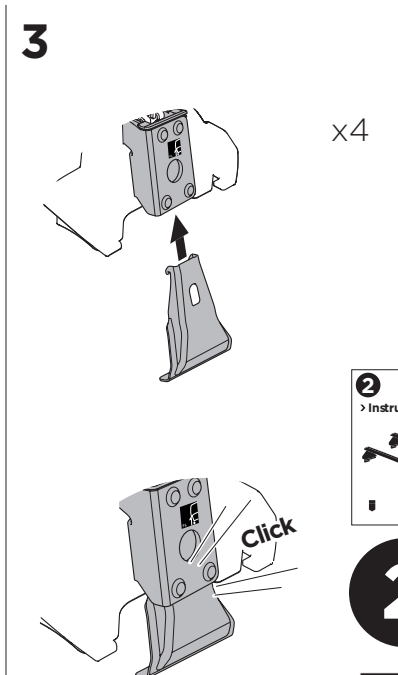

THULE WingBar Evo	THULE WingBar Edge	THULE WingBar	THULE SquareBar	Evo X (scale)	Edge X (scale)
TOYOTA Prius+, 5-dr Estate, 12-				43,5	J
TOYOTA Prius+, 5-dr Estate, 12- (with glass roof)				43,5	J
TOYOTA Prius V, 5-dr Wagon, *12-				43,5	J
TOYOTA Prius V, 5-dr Wagon, *12- (with glass roof)				43,5	J