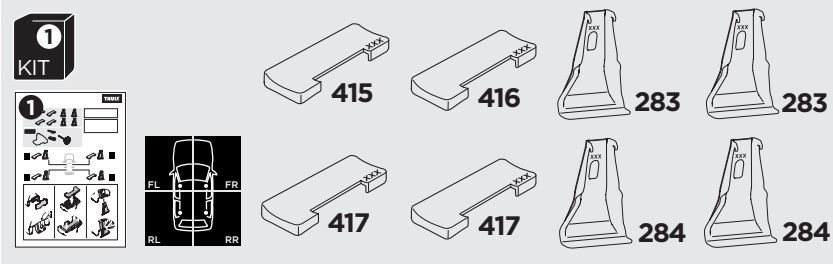

1

Kit 145129

- TOYOTA Prius+, 5-dr Estate, 12-
 - TOYOTA Prius+, 5-dr Estate, 12- (with glass roof)
 - TOYOTA Prius V, 5-dr Wagon, *12-
 - TOYOTA Prius V, 5-dr Wagon, *12- (with glass roof)
- *North America

THULE WingBar Evo	THULE WingBar Edge	THULE WingBar	THULE SquareBar	Evo X (scale)	Edge X (scale)
TOYOTA Prius+, 5-dr Estate, 12-				43,5	J
TOYOTA Prius+, 5-dr Estate, 12- (with glass roof)				43,5	J
TOYOTA Prius V, 5-dr Wagon, *12-				43,5	J
TOYOTA Prius V, 5-dr Wagon, *12- (with glass roof)				43,5	J