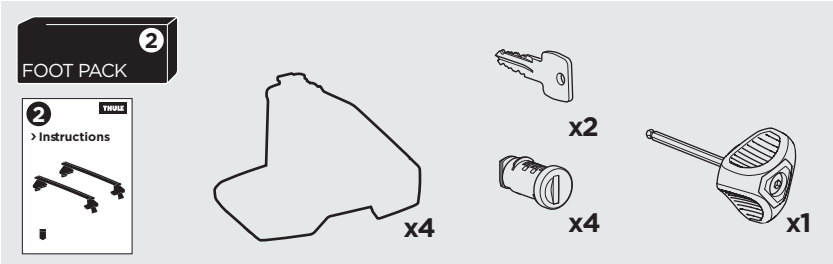

THULE WingBar Evo	THULE WingBar Edge	THULE WingBar	THULE SquareBar	Evo X (scale)	Edge X (scale)
TOYOTA Prius+, 5-dr Estate, 12-				43,5	J
TOYOTA Prius+, 5-dr Estate, 12- (with glass roof)				43,5	J
TOYOTA Prius V, 5-dr Wagon, *12-				43,5	J
TOYOTA Prius V, 5-dr Wagon, *12- (with glass roof)				43,5	J