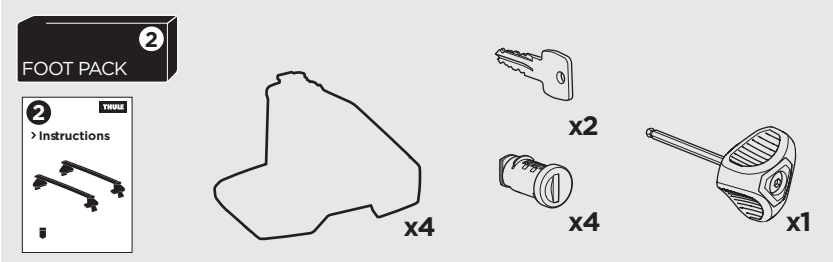

1

Kit 145130

SCION iM, 5-dr Hatchback, 16-16

TOYOTA Auris, 5-dr Hatchback, 13-19

TOYOTA Corolla, 5-dr Hatchback, 13-18

TOYOTA Corolla iM, 5-dr Hatchback, *17-18

*North America

ISO 11154-E

THULE WingBar Evo	THULE WingBar Edge	THULE WingBar	THULE SquareBar	Evo X (scale)	Edge X (scale)
SCION iM, 5-dr Hatchback, 16-16				31	Q
TOYOTA Auris, 5-dr Hatchback, 13-19				31	Q
TOYOTA Corolla, 5-dr Hatchback, 13-18				31	Q
TOYOTA Corolla iM, 5-dr Hatchback, *17-18				31	Q