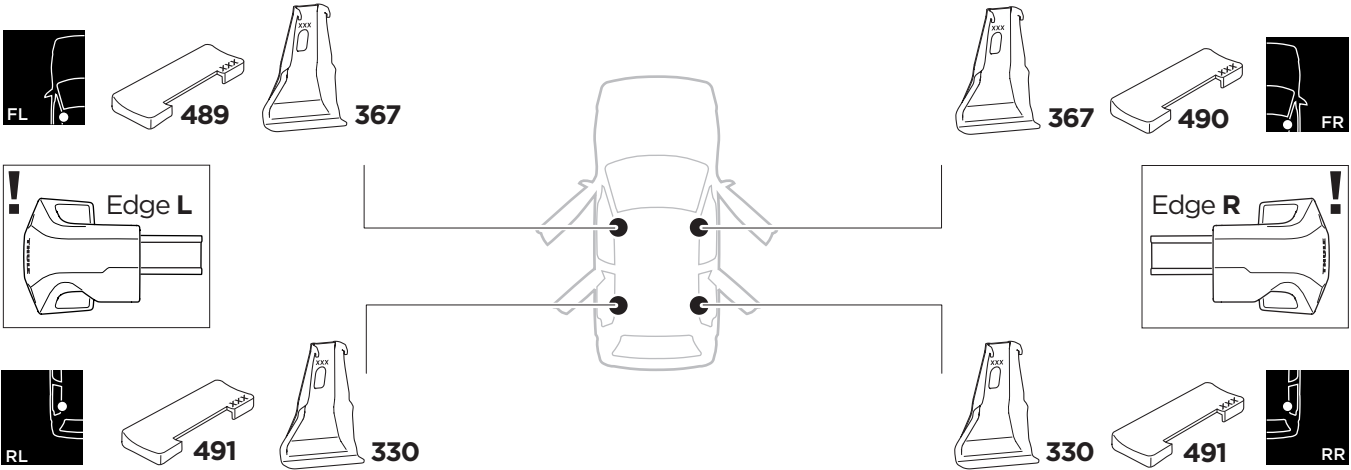

1

Kit 145130

SCION iM, 5-dr Hatchback, 16-16

TOYOTA Auris, 5-dr Hatchback, 13-19

TOYOTA Corolla, 5-dr Hatchback, 13-18

TOYOTA Corolla iM, 5-dr Hatchback, *17-18

*North America

ISO 11154-E

THULE WingBar Evo	THULE WingBar Edge	THULE WingBar	THULE SquareBar	Evo X (scale)	Edge X (scale)
SCION iM, 5-dr Hatchback, 16-16				31	Q
TOYOTA Auris, 5-dr Hatchback, 13-19				31	Q
TOYOTA Corolla, 5-dr Hatchback, 13-18				31	Q
TOYOTA Corolla iM, 5-dr Hatchback, *17-18				31	Q

THULE ProBar	THULE SlideBar	X (mm/inch)
SCION iM, 5-dr Hatchback, 16-16		961 mm / 37 7/8"
TOYOTA Auris, 5-dr Hatchback, 13-19		961 mm / 37 7/8"
TOYOTA Corolla, 5-dr Hatchback, 13-18		961 mm / 37 7/8"
TOYOTA Corolla iM, 5-dr Hatchback, *17-18		961 mm / 37 7/8"