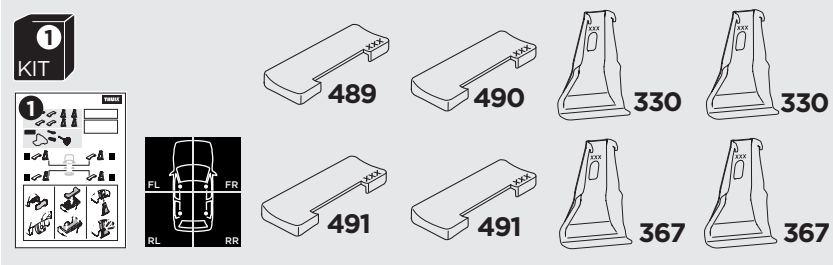

1

Kit 145130

SCION iM, 5-dr Hatchback, 16-16

TOYOTA Auris, 5-dr Hatchback, 13-19

TOYOTA Corolla, 5-dr Hatchback, 13-18

TOYOTA Corolla iM, 5-dr Hatchback, *17-18

*North America

ISO 11154-E

THULE WingBar Evo	THULE WingBar Edge	THULE WingBar	THULE SquareBar	Evo X (scale)	Edge X (scale)
SCION iM, 5-dr Hatchback, 16-16				31	Q
TOYOTA Auris, 5-dr Hatchback, 13-19				31	Q
TOYOTA Corolla, 5-dr Hatchback, 13-18				31	Q
TOYOTA Corolla iM, 5-dr Hatchback, *17-18				31	Q

THULE ProBar	THULE SlideBar	X (mm/inch)
SCION iM, 5-dr Hatchback, 16-16		961 mm / 37 7/8"
TOYOTA Auris, 5-dr Hatchback, 13-19		961 mm / 37 7/8"
TOYOTA Corolla, 5-dr Hatchback, 13-18		961 mm / 37 7/8"
TOYOTA Corolla iM, 5-dr Hatchback, *17-18		961 mm / 37 7/8"