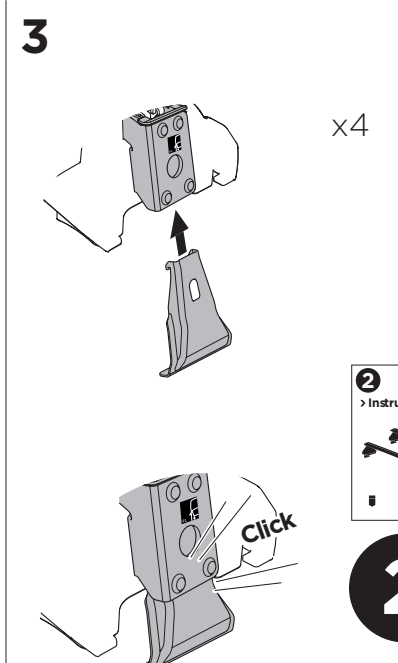

THULE WingBar Evo	THULE WingBar Edge	THULE WingBar	THULE SquareBar	Evo X (scale)	Edge X (scale)
SCION iM, 5-dr Hatchback, 16-16				31	Q
TOYOTA Auris, 5-dr Hatchback, 13-19				31	Q
TOYOTA Corolla, 5-dr Hatchback, 13-18				31	Q
TOYOTA Corolla iM, 5-dr Hatchback, *17-18				31	Q