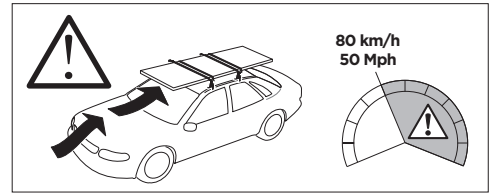

THULE WingBar Evo	THULE WingBar Edge	THULE WingBar	THULE SquareBar	Evo X (scale)	Edge X (scale)
SCION iM, 5-dr Hatchback, 16-16				31	Q
TOYOTA Auris, 5-dr Hatchback, 13-19				31	Q
TOYOTA Corolla, 5-dr Hatchback, 13-18				31	Q
TOYOTA Corolla iM, 5-dr Hatchback, *17-18				31	Q