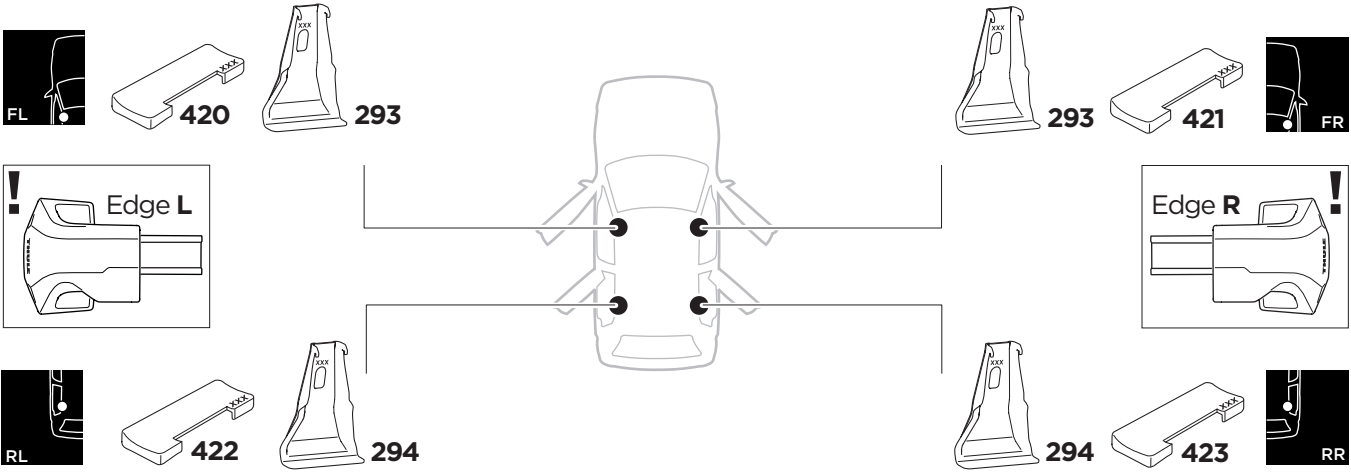

1

Kit 145134

HYUNDAI ix35, 5-dr SUV, 10-15
 HYUNDAI ix35 FCEV, 5-dr SUV, 13-
 HYUNDAI Tucson, 5-dr SUV, 10-15

ISO 11154-E

THULE WingBar Evo	THULE WingBar Edge	THULE WingBar	THULE SquareBar	Evo X (scale)	Edge X (scale)
HYUNDAI ix35, 5-dr SUV, 10-15				44,5	H
HYUNDAI ix35 FCEV, 5-dr SUV, 13-				44,5	H
HYUNDAI Tucson, 5-dr SUV, 10-15				44,5	H

THULE ProBar	THULE SlideBar	X (mm/inch)
HYUNDAI ix35, 5-dr SUV, 10-15		1096 mm / 43 1/8"
HYUNDAI ix35 FCEV, 5-dr SUV, 13-		1096 mm / 43 1/8"
HYUNDAI Tucson, 5-dr SUV, 10-15		1096 mm / 43 1/8"

THULE WingBar Evo	THULE WingBar Edge	THULE WingBar	THULE SquareBar	Evo Y (scale)	Edge Y (scale)
HYUNDAI ix35, 5-dr SUV, 10-15				39,5	R
HYUNDAI ix35 FCEV, 5-dr SUV, 13-				39,5	R
HYUNDAI Tucson, 5-dr SUV, 10-15				39,5	R

THULE ProBar	THULE SlideBar	Y (mm/inch)
HYUNDAI ix35, 5-dr SUV, 10-15		1046 mm / 41 1/8"
HYUNDAI ix35 FCEV, 5-dr SUV, 13-		1046 mm / 41 1/8"
HYUNDAI Tucson, 5-dr SUV, 10-15		1046 mm / 41 1/8"

	W (mm/inch)	Z (mm/inch)
HYUNDAI ix35, 5-dr SUV, 10-15	650 mm / 25 5/8"	310 mm / 12 1/4"
HYUNDAI ix35 FCEV, 5-dr SUV, 13-	650 mm / 25 5/8"	310 mm / 12 1/4"
HYUNDAI Tucson, 5-dr SUV, 10-15	650 mm / 25 5/8"	310 mm / 12 1/4"