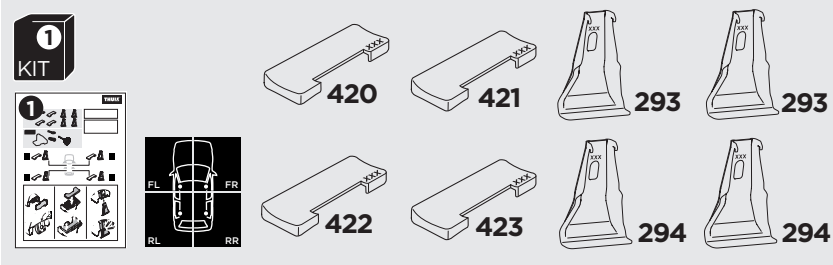

1

Kit 145134

HYUNDAI ix35, 5-dr SUV, 10-15
 HYUNDAI ix35 FCEV, 5-dr SUV, 13-
 HYUNDAI Tucson, 5-dr SUV, 10-15

ISO 11154-E

THULE WingBar Evo	THULE WingBar Edge	THULE WingBar	THULE SquareBar	Evo X (scale)	Edge X (scale)
HYUNDAI ix35, 5-dr SUV, 10-15				44,5	H
HYUNDAI ix35 FCEV, 5-dr SUV, 13-				44,5	H
HYUNDAI Tucson, 5-dr SUV, 10-15				44,5	H

THULE ProBar	THULE SlideBar	X (mm/inch)
HYUNDAI ix35, 5-dr SUV, 10-15		1096 mm / 43 1/8"
HYUNDAI ix35 FCEV, 5-dr SUV, 13-		1096 mm / 43 1/8"
HYUNDAI Tucson, 5-dr SUV, 10-15		1096 mm / 43 1/8"

THULE WingBar Evo	THULE WingBar Edge	THULE WingBar	THULE SquareBar	Evo Y (scale)	Edge Y (scale)
HYUNDAI ix35, 5-dr SUV, 10-15				39,5	R
HYUNDAI ix35 FCEV, 5-dr SUV, 13-				39,5	R
HYUNDAI Tucson, 5-dr SUV, 10-15				39,5	R

THULE ProBar	THULE SlideBar	Y (mm/inch)
HYUNDAI ix35, 5-dr SUV, 10-15		1046 mm / 41 1/8"
HYUNDAI ix35 FCEV, 5-dr SUV, 13-		1046 mm / 41 1/8"
HYUNDAI Tucson, 5-dr SUV, 10-15		1046 mm / 41 1/8"

	W (mm/inch)	Z (mm/inch)
HYUNDAI ix35, 5-dr SUV, 10-15	650 mm / 25 5/8"	310 mm / 12 1/4"
HYUNDAI ix35 FCEV, 5-dr SUV, 13-	650 mm / 25 5/8"	310 mm / 12 1/4"
HYUNDAI Tucson, 5-dr SUV, 10-15	650 mm / 25 5/8"	310 mm / 12 1/4"