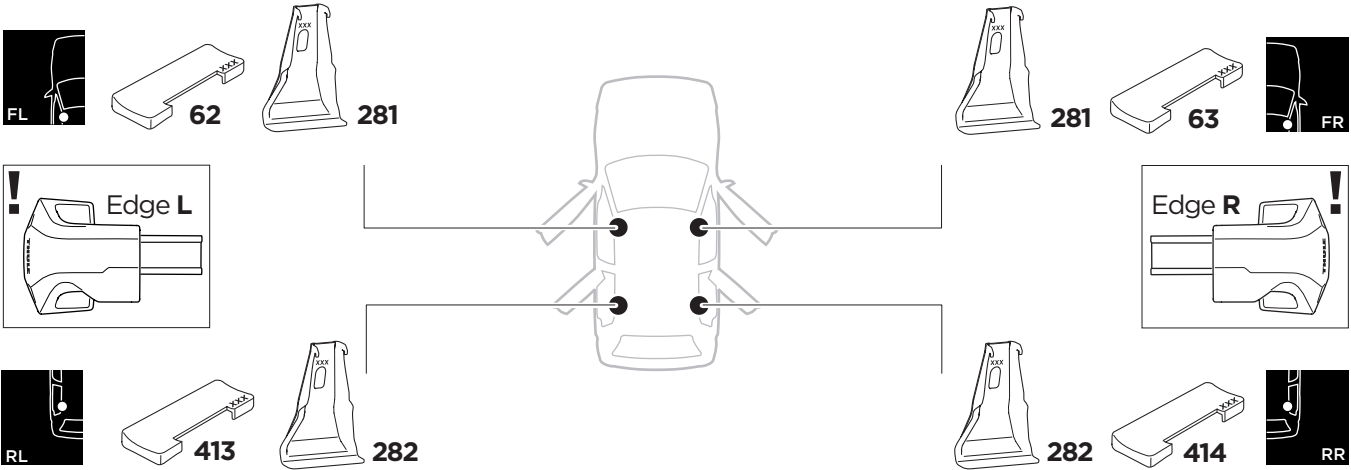

1

Kit 145135

HONDA Civic, 5-dr Hatchback, 12-17

ISO 11154-E

THULE WingBar Evo	THULE WingBar Edge	THULE WingBar	THULE SquareBar	Evo X (scale)	Edge X (scale)
HONDA Civic, 5-dr Hatchback, 12-17				45	G
THULE ProBar	THULE SlideBar				X (mm/inch)
HONDA Civic, 5-dr Hatchback, 12-17				1101 mm / 43 3/8"	

THULE WingBar Evo	THULE WingBar Edge	THULE WingBar	THULE SquareBar	Evo Y (scale)	Edge Y (scale)
HONDA Civic, 5-dr Hatchback, 12-17				34,5	J
THULE ProBar	THULE SlideBar				Y (mm/inch)
HONDA Civic, 5-dr Hatchback, 12-17				996 mm / 39 1/4"	

	W (mm/inch)	Z (mm/inch)
HONDA Civic, 5-dr Hatchback, 12-17	700 mm / 27 1/2"	170 mm / 6 3/4"