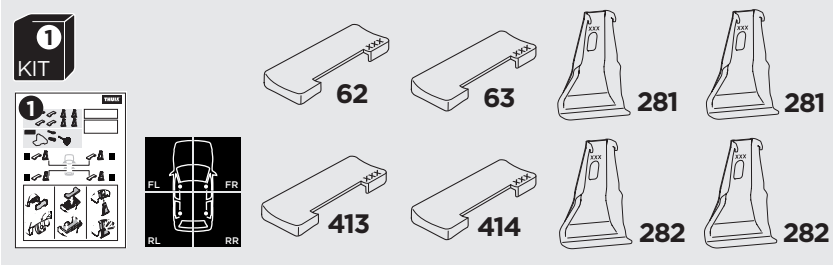

1

Kit 145135

HONDA Civic, 5-dr Hatchback, 12-17

ISO 11154-E

THULE WingBar Evo	THULE WingBar Edge	THULE WingBar	THULE SquareBar	Evo X (scale)	Edge X (scale)
HONDA Civic, 5-dr Hatchback, 12-17				45	G
THULE ProBar	THULE SlideBar				X (mm/inch)
HONDA Civic, 5-dr Hatchback, 12-17				1101 mm / 43 3/8"	

THULE WingBar Evo	THULE WingBar Edge	THULE WingBar	THULE SquareBar	Evo Y (scale)	Edge Y (scale)
HONDA Civic, 5-dr Hatchback, 12-17				34,5	J
THULE ProBar	THULE SlideBar				Y (mm/inch)
HONDA Civic, 5-dr Hatchback, 12-17				996 mm / 39 1/4"	

	W (mm/inch)	Z (mm/inch)
HONDA Civic, 5-dr Hatchback, 12-17	700 mm / 27 1/2"	170 mm / 6 3/4"