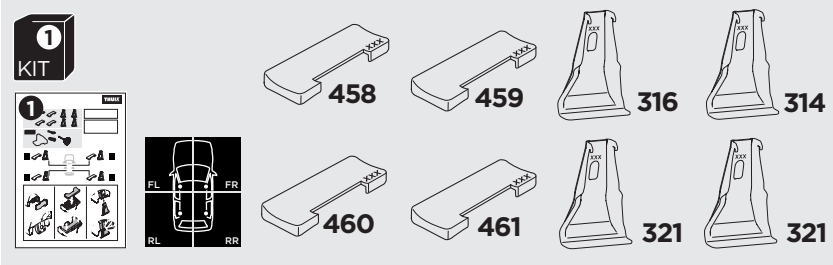

## Kit 145138

SEAT LEÓN, 5-dr Hatchback, 05-12

ISO 11154-E

THULE WingBar Evo	THULE WingBar Edge	THULE WingBar	THULE SquareBar	<b>Evo X (scale)</b>	<b>Edge X (scale)</b>
<b>SEAT LEÓN, 5-dr Hatchback, 05-12</b>				<b>39,5</b>	<b>R</b>

THULE ProBar	THULE SlideBar	<b>X (mm/inch)</b>		
<b>SEAT LEÓN, 5-dr Hatchback, 05-12</b>		<b>1046 mm / 41 1/8"</b>		

THULE WingBar Evo	THULE WingBar Edge	THULE WingBar	THULE SquareBar	<b>Evo Y (scale)</b>	<b>Edge Y (scale)</b>
<b>SEAT LEÓN, 5-dr Hatchback, 05-12</b>				<b>33,5</b>	<b>L</b>

THULE ProBar	THULE SlideBar	<b>Y (mm/inch)</b>		
<b>SEAT LEÓN, 5-dr Hatchback, 05-12</b>		<b>986 mm / 38 7/8"</b>		

	<b>W (mm/inch)</b>	<b>Z (mm/inch)</b>
<b>SEAT LEÓN, 5-dr Hatchback, 05-12</b>	<b>730 mm / 28 3/4"</b>	<b>210 mm / 8 1/4"</b>