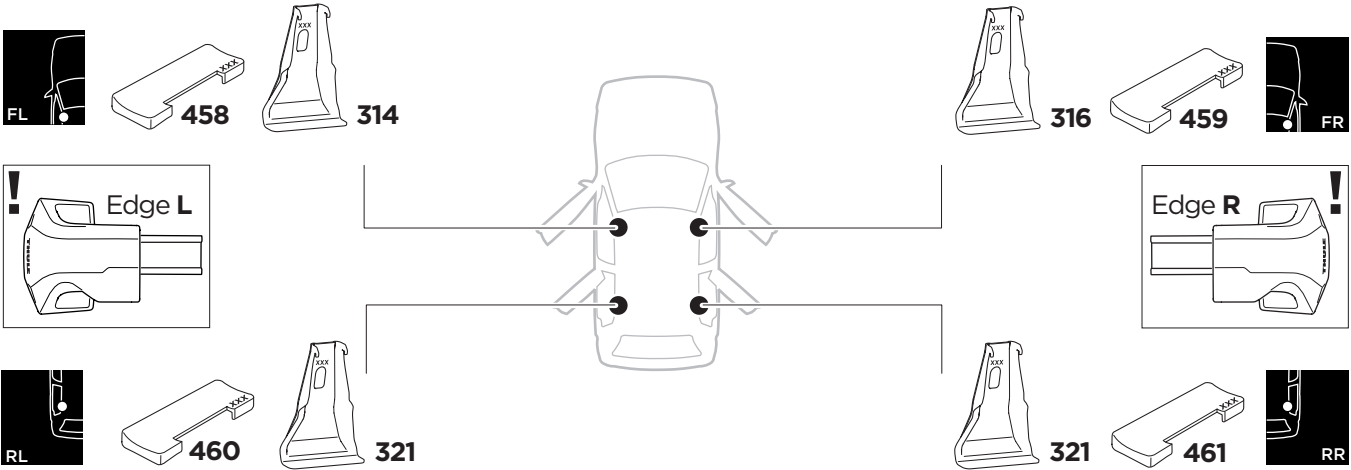

## Kit 145138

SEAT LEÓN, 5-dr Hatchback, 05-12

ISO 11154-E

THULE WingBar Evo	THULE WingBar Edge	THULE WingBar	THULE SquareBar	<b>Evo X (scale)</b>	<b>Edge X (scale)</b>
<b>SEAT LEÓN, 5-dr Hatchback, 05-12</b>				<b>39,5</b>	<b>R</b>

THULE ProBar	THULE SlideBar	<b>X (mm/inch)</b>		
<b>SEAT LEÓN, 5-dr Hatchback, 05-12</b>		<b>1046 mm / 41 1/8"</b>		

THULE WingBar Evo	THULE WingBar Edge	THULE WingBar	THULE SquareBar	<b>Evo Y (scale)</b>	<b>Edge Y (scale)</b>
<b>SEAT LEÓN, 5-dr Hatchback, 05-12</b>				<b>33,5</b>	<b>L</b>

THULE ProBar	THULE SlideBar	<b>Y (mm/inch)</b>		
<b>SEAT LEÓN, 5-dr Hatchback, 05-12</b>		<b>986 mm / 38 7/8"</b>		

	<b>W (mm/inch)</b>	<b>Z (mm/inch)</b>
<b>SEAT LEÓN, 5-dr Hatchback, 05-12</b>	<b>730 mm / 28 3/4"</b>	<b>210 mm / 8 1/4"</b>