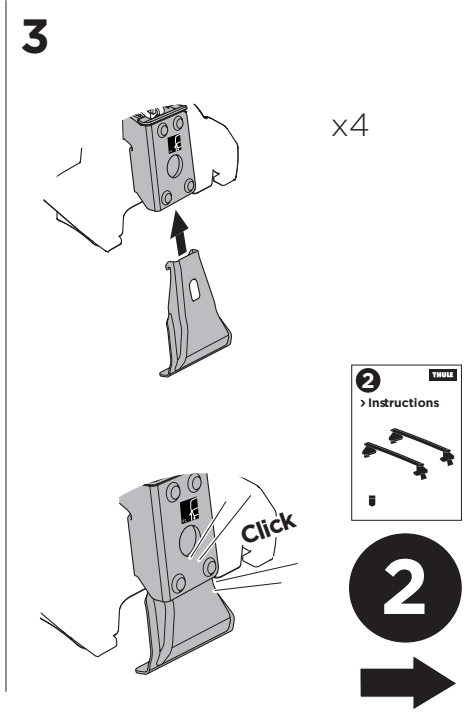

1

Kit 145139

BMW 2-Series Active Tourer, 5-dr MPV, 14-

ISO 11154-E

THULE WingBar Evo	THULE WingBar Edge	THULE WingBar	THULE SquareBar	Evo X (scale)	Edge X (scale)
BMW 2-Series Active Tourer, 5-dr MPV, 14-				39	A
THULE ProBar	THULE SlideBar				X (mm/inch)
BMW 2-Series Active Tourer, 5-dr MPV, 14-				1041 mm / 41"	

	W (mm/inch)	Z (mm/inch)
BMW 2-Series Active Tourer, 5-dr MPV, 14-	700 mm / 27 1/2"	350 mm / 13 3/4"