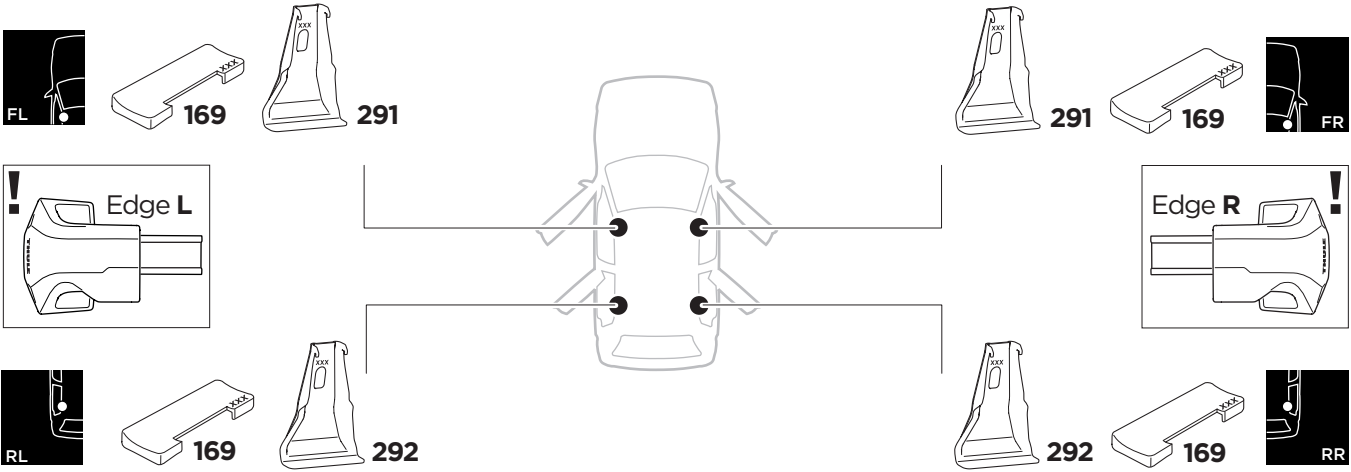

1

Kit 145139

BMW 2-Series Active Tourer, 5-dr MPV, 14-

ISO 11154-E

THULE WingBar Evo	THULE WingBar Edge	THULE WingBar	THULE SquareBar	Evo X (scale)	Edge X (scale)
BMW 2-Series Active Tourer, 5-dr MPV, 14-				39	A
THULE ProBar	THULE SlideBar				X (mm/inch)
BMW 2-Series Active Tourer, 5-dr MPV, 14-				1041 mm / 41"	

THULE WingBar Evo	THULE WingBar Edge	THULE WingBar	THULE SquareBar	Evo Y (scale)	Edge Y (scale)
BMW 2-Series Active Tourer, 5-dr MPV, 14-				36	G
THULE ProBar	THULE SlideBar				Y (mm/inch)
BMW 2-Series Active Tourer, 5-dr MPV, 14-				1011 mm / 39 3/4"	

	W (mm/inch)	Z (mm/inch)
BMW 2-Series Active Tourer, 5-dr MPV, 14-	700 mm / 27 1/2"	350 mm / 13 3/4"