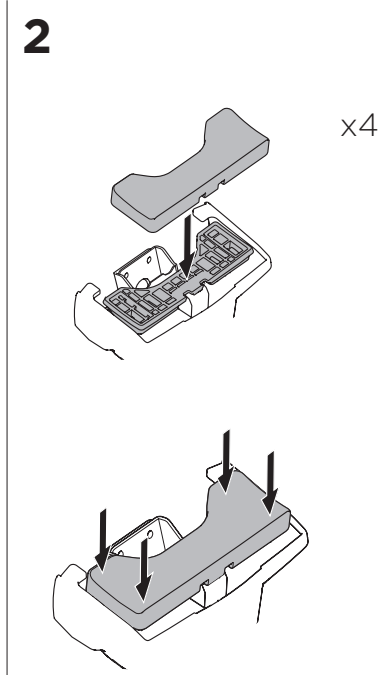

1

Kit 145139

BMW 2-Series Active Tourer, 5-dr MPV, 14-

ISO 11154-E

THULE WingBar Evo	THULE WingBar Edge	THULE WingBar	THULE SquareBar	Evo X (scale)	Edge X (scale)
BMW 2-Series Active Tourer, 5-dr MPV, 14-				39	A
THULE ProBar	THULE SlideBar				X (mm/inch)
BMW 2-Series Active Tourer, 5-dr MPV, 14-				1041 mm / 41"	

THULE WingBar Evo	THULE WingBar Edge	THULE WingBar	THULE SquareBar	Evo Y (scale)	Edge Y (scale)
BMW 2-Series Active Tourer, 5-dr MPV, 14-				36	G
THULE ProBar	THULE SlideBar				Y (mm/inch)
BMW 2-Series Active Tourer, 5-dr MPV, 14-				1011 mm / 39 3/4"	

	W (mm/inch)	Z (mm/inch)
BMW 2-Series Active Tourer, 5-dr MPV, 14-	700 mm / 27 1/2"	350 mm / 13 3/4"