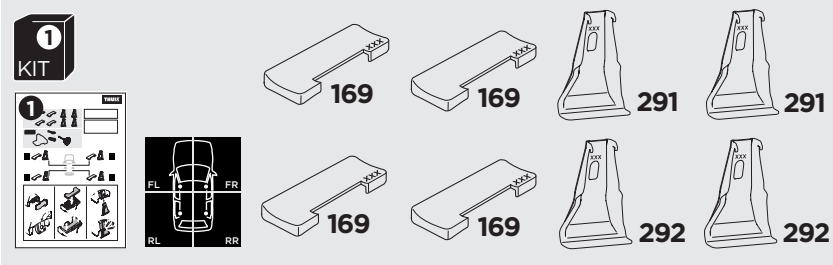

1

Kit 145139

BMW 2-Series Active Tourer, 5-dr MPV, 14-

ISO 11154-E

THULE WingBar Evo	THULE WingBar Edge	THULE WingBar	THULE SquareBar	Evo X (scale)	Edge X (scale)
BMW 2-Series Active Tourer, 5-dr MPV, 14-				39	A
THULE ProBar	THULE SlideBar				X (mm/inch)
BMW 2-Series Active Tourer, 5-dr MPV, 14-				1041 mm / 41"	

THULE WingBar Evo	THULE WingBar Edge	THULE WingBar	THULE SquareBar	Evo Y (scale)	Edge Y (scale)
BMW 2-Series Active Tourer, 5-dr MPV, 14-				36	G
THULE ProBar	THULE SlideBar				Y (mm/inch)
BMW 2-Series Active Tourer, 5-dr MPV, 14-				1011 mm / 39 3/4"	

	W (mm/inch)	Z (mm/inch)
BMW 2-Series Active Tourer, 5-dr MPV, 14-	700 mm / 27 1/2"	350 mm / 13 3/4"