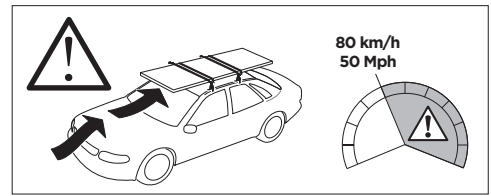

1

Kit 145139

BMW 2-Series Active Tourer, 5-dr MPV, 14-

ISO 11154-E