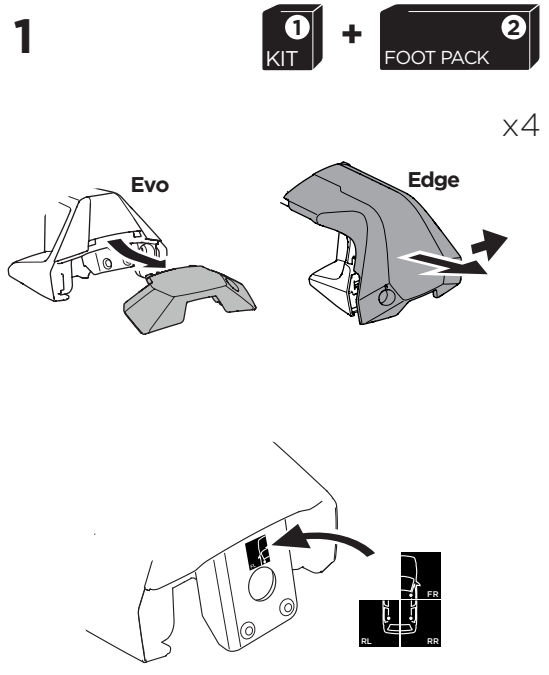

1

Kit 145139

BMW 2-Series Active Tourer, 5-dr MPV, 14-

ISO 11154-E

THULE WingBar Evo	THULE WingBar Edge	THULE WingBar	THULE SquareBar	Evo X (scale)	Edge X (scale)
BMW 2-Series Active Tourer, 5-dr MPV, 14-				39	A
THULE ProBar	THULE SlideBar				X (mm/inch)
BMW 2-Series Active Tourer, 5-dr MPV, 14-				1041 mm / 41"	

	W (mm/inch)	Z (mm/inch)
BMW 2-Series Active Tourer, 5-dr MPV, 14-	700 mm / 27 1/2"	350 mm / 13 3/4"