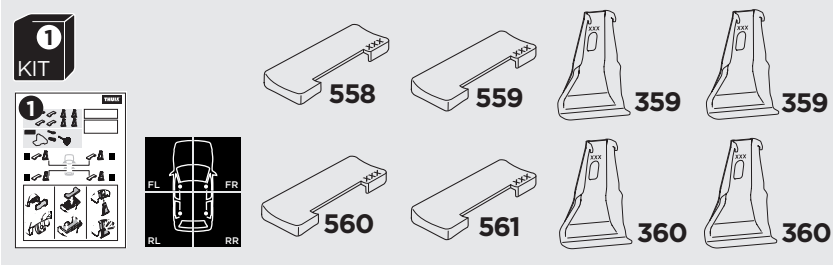

1

Kit 145140

KIA Rio, 5-dr Hatchback, 12-17

ISO 11154-E

THULE WingBar Evo	THULE WingBar Edge	THULE WingBar	THULE SquareBar	Evo X (scale)	Edge X (scale)
KIA Rio, 5-dr Hatchback, 12-17				38,5	B
THULE ProBar	THULE SlideBar				X (mm/inch)
KIA Rio, 5-dr Hatchback, 12-17				1036 mm / 40 3/4"	

THULE WingBar Evo	THULE WingBar Edge	THULE WingBar	THULE SquareBar	Evo Y (scale)	Edge Y (scale)
KIA Rio, 5-dr Hatchback, 12-17				27,5	F
THULE ProBar	THULE SlideBar				Y (mm/inch)
KIA Rio, 5-dr Hatchback, 12-17				926 mm / 36 1/2"	

	W (mm/inch)	Z (mm/inch)
KIA Rio, 5-dr Hatchback, 12-17	670 mm / 26 3/8"	275 mm / 10 7/8"