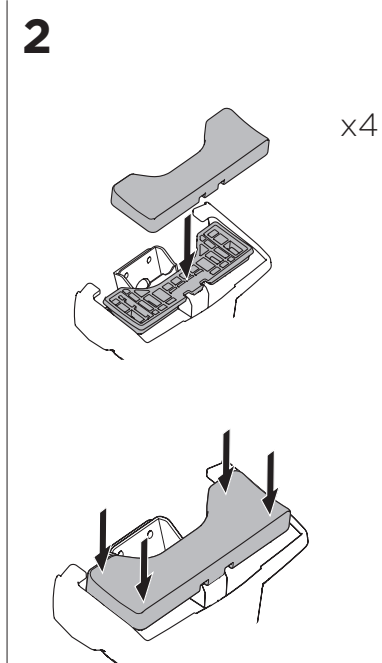

1

Kit 145140

KIA Rio, 5-dr Hatchback, 12-17

ISO 11154-E

THULE WingBar Evo	THULE WingBar Edge	THULE WingBar	THULE SquareBar	Evo X (scale)	Edge X (scale)
KIA Rio, 5-dr Hatchback, 12-17				38,5	B
THULE ProBar	THULE SlideBar				X (mm/inch)
KIA Rio, 5-dr Hatchback, 12-17				1036 mm / 40 3/4"	

THULE WingBar Evo	THULE WingBar Edge	THULE WingBar	THULE SquareBar	Evo Y (scale)	Edge Y (scale)
KIA Rio, 5-dr Hatchback, 12-17				27,5	F
THULE ProBar	THULE SlideBar				Y (mm/inch)
KIA Rio, 5-dr Hatchback, 12-17				926 mm / 36 1/2"	

	W (mm/inch)	Z (mm/inch)
KIA Rio, 5-dr Hatchback, 12-17	670 mm / 26 3/8"	275 mm / 10 7/8"