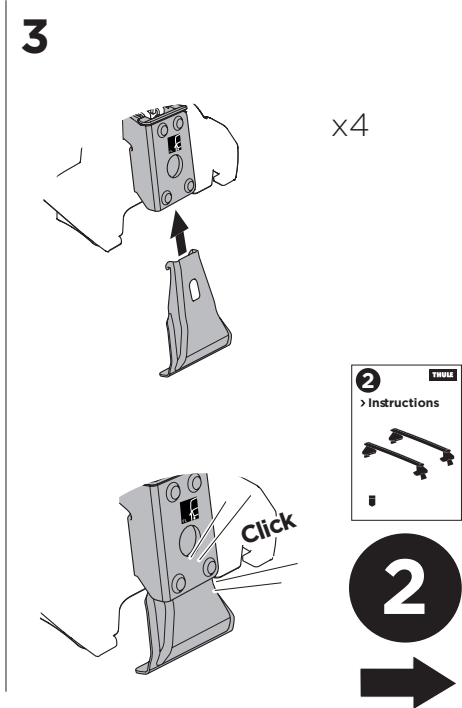

1

Kit 145140

KIA Rio, 5-dr Hatchback, 12-17

ISO 11154-E

THULE WingBar Evo	THULE WingBar Edge	THULE WingBar	THULE SquareBar	Evo X (scale)	Edge X (scale)
KIA Rio, 5-dr Hatchback, 12-17				38,5	B
THULE ProBar	THULE SlideBar				X (mm/inch)
KIA Rio, 5-dr Hatchback, 12-17				1036 mm / 40 3/4"	

THULE WingBar Evo	THULE WingBar Edge	THULE WingBar	THULE SquareBar	Evo Y (scale)	Edge Y (scale)
KIA Rio, 5-dr Hatchback, 12-17				27,5	F
THULE ProBar	THULE SlideBar				Y (mm/inch)
KIA Rio, 5-dr Hatchback, 12-17				926 mm / 36 1/2"	

	W (mm/inch)	Z (mm/inch)
KIA Rio, 5-dr Hatchback, 12-17	670 mm / 26 3/8"	275 mm / 10 7/8"