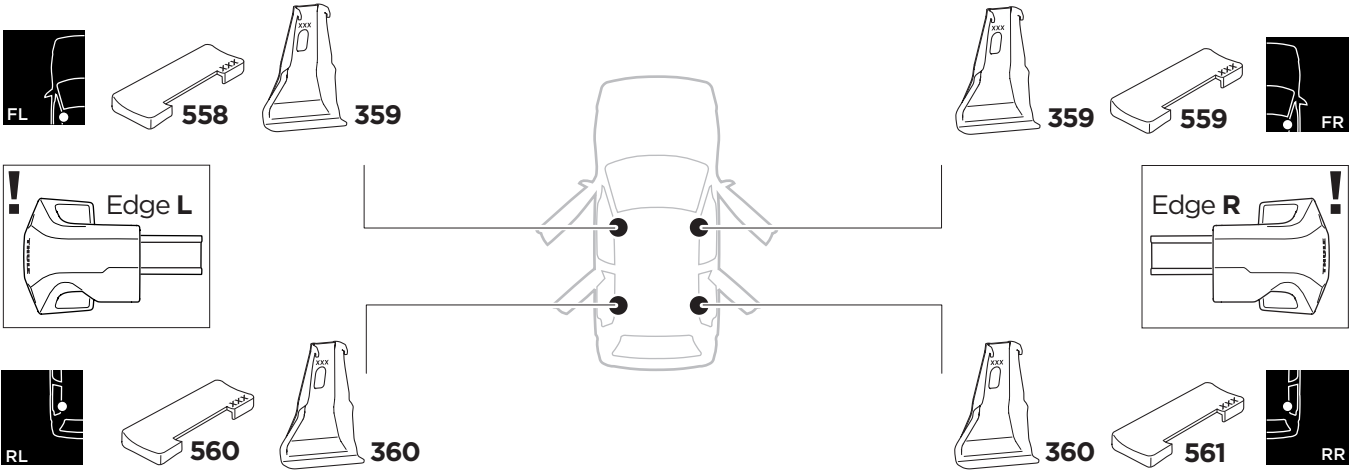

1

Kit 145140

KIA Rio, 5-dr Hatchback, 12-17

ISO 11154-E

THULE WingBar Evo	THULE WingBar Edge	THULE WingBar	THULE SquareBar	Evo X (scale)	Edge X (scale)
KIA Rio, 5-dr Hatchback, 12-17				38,5	B
THULE ProBar	THULE SlideBar				X (mm/inch)
KIA Rio, 5-dr Hatchback, 12-17				1036 mm / 40 3/4"	

THULE WingBar Evo	THULE WingBar Edge	THULE WingBar	THULE SquareBar	Evo Y (scale)	Edge Y (scale)
KIA Rio, 5-dr Hatchback, 12-17				27,5	F
THULE ProBar	THULE SlideBar				Y (mm/inch)
KIA Rio, 5-dr Hatchback, 12-17				926 mm / 36 1/2"	

	W (mm/inch)	Z (mm/inch)
KIA Rio, 5-dr Hatchback, 12-17	670 mm / 26 3/8"	275 mm / 10 7/8"