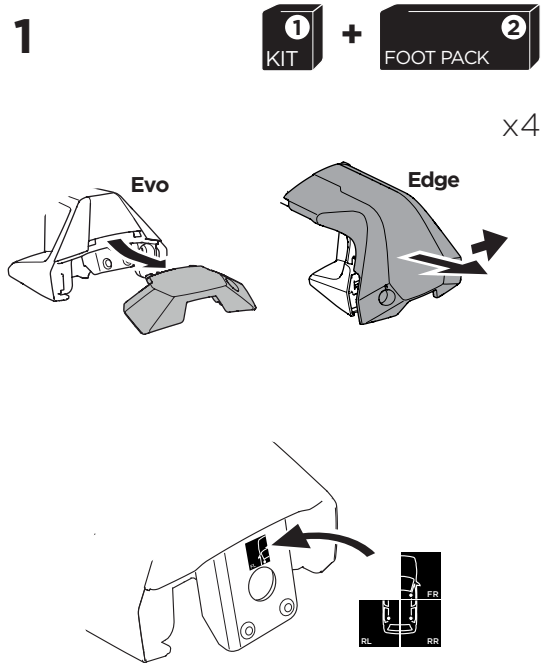

1

Kit 145140

KIA Rio, 5-dr Hatchback, 12-17

ISO 11154-E

THULE WingBar Evo	THULE WingBar Edge	THULE WingBar	THULE SquareBar	Evo X (scale)	Edge X (scale)
KIA Rio, 5-dr Hatchback, 12-17				38,5	B
THULE ProBar	THULE SlideBar				X (mm/inch)
KIA Rio, 5-dr Hatchback, 12-17				1036 mm / 40 3/4"	

THULE WingBar Evo	THULE WingBar Edge	THULE WingBar	THULE SquareBar	Evo Y (scale)	Edge Y (scale)
KIA Rio, 5-dr Hatchback, 12-17				27,5	F
THULE ProBar	THULE SlideBar				Y (mm/inch)
KIA Rio, 5-dr Hatchback, 12-17				926 mm / 36 1/2"	

	W (mm/inch)	Z (mm/inch)
KIA Rio, 5-dr Hatchback, 12-17	670 mm / 26 3/8"	275 mm / 10 7/8"