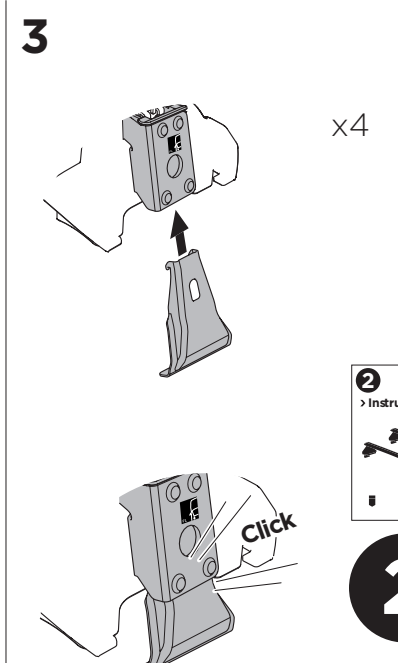

1

Kit 145141

CITROËN C1, 5-dr Hatchback, 14-
 PEUGEOT 108, 5-dr Hatchback, 14-
 TOYOTA Aygo, 5-dr Hatchback, 14-

ISO 11154-E

 THULE WingBar Evo  THULE WingBar Edge  THULE WingBar  THULE SquareBar	Evo X (scale)	Edge X (scale)
CITROËN C1 , 5-dr Hatchback, 14-	35,5	H
PEUGEOT 108 , 5-dr Hatchback, 14-	35,5	H
TOYOTA Aygo , 5-dr Hatchback, 14-	35,5	H

 THULE ProBar  THULE SlideBar	X (mm/inch)
CITROËN C1 , 5-dr Hatchback, 14-	1006 mm / 39 5/8"
PEUGEOT 108 , 5-dr Hatchback, 14-	1006 mm / 39 5/8"
TOYOTA Aygo , 5-dr Hatchback, 14-	1006 mm / 39 5/8"

 THULE WingBar Evo  THULE WingBar Edge  THULE WingBar  THULE SquareBar	Evo Y (scale)	Edge Y (scale)
CITROËN C1 , 5-dr Hatchback, 14-	26,5	H
PEUGEOT 108 , 5-dr Hatchback, 14-	26,5	H
TOYOTA Aygo , 5-dr Hatchback, 14-	26,5	H

 THULE ProBar  THULE SlideBar	Y (mm/inch)
CITROËN C1 , 5-dr Hatchback, 14-	916 mm / 36 1/8"
PEUGEOT 108 , 5-dr Hatchback, 14-	916 mm / 36 1/8"
TOYOTA Aygo , 5-dr Hatchback, 14-	916 mm / 36 1/8"

	W (mm/inch)	Z (mm/inch)
CITROËN C1 , 5-dr Hatchback, 14-	640 mm / 25 1/4"	110 mm / 4 3/8"
PEUGEOT 108 , 5-dr Hatchback, 14-	640 mm / 25 1/4"	110 mm / 4 3/8"
TOYOTA Aygo , 5-dr Hatchback, 14-	640 mm / 25 1/4"	110 mm / 4 3/8"