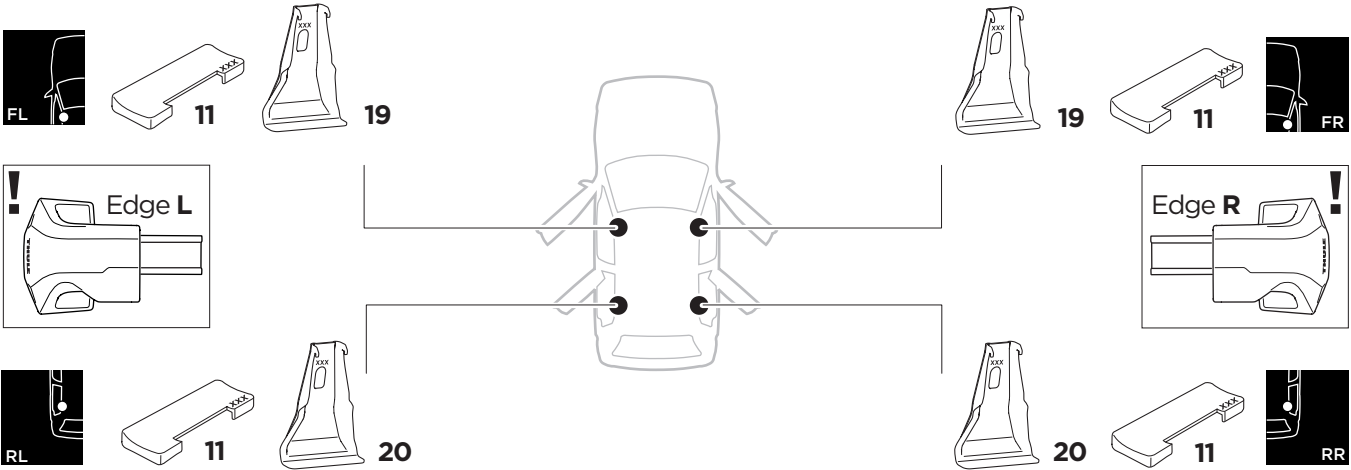

1

Kit 145141

CITROËN C1, 5-dr Hatchback, 14-
 PEUGEOT 108, 5-dr Hatchback, 14-
 TOYOTA Aygo, 5-dr Hatchback, 14-

ISO 11154-E

 THULE WingBar Evo  THULE WingBar Edge  THULE WingBar  THULE SquareBar	Evo X (scale)	Edge X (scale)
CITROËN C1 , 5-dr Hatchback, 14-	35,5	H
PEUGEOT 108 , 5-dr Hatchback, 14-	35,5	H
TOYOTA Aygo , 5-dr Hatchback, 14-	35,5	H

 THULE ProBar  THULE SlideBar	X (mm/inch)
CITROËN C1 , 5-dr Hatchback, 14-	1006 mm / 39 5/8"
PEUGEOT 108 , 5-dr Hatchback, 14-	1006 mm / 39 5/8"
TOYOTA Aygo , 5-dr Hatchback, 14-	1006 mm / 39 5/8"

 THULE WingBar Evo  THULE WingBar Edge  THULE WingBar  THULE SquareBar	Evo Y (scale)	Edge Y (scale)
CITROËN C1 , 5-dr Hatchback, 14-	26,5	H
PEUGEOT 108 , 5-dr Hatchback, 14-	26,5	H
TOYOTA Aygo , 5-dr Hatchback, 14-	26,5	H

 THULE ProBar  THULE SlideBar	Y (mm/inch)
CITROËN C1 , 5-dr Hatchback, 14-	916 mm / 36 1/8"
PEUGEOT 108 , 5-dr Hatchback, 14-	916 mm / 36 1/8"
TOYOTA Aygo , 5-dr Hatchback, 14-	916 mm / 36 1/8"

	W (mm/inch)	Z (mm/inch)
CITROËN C1 , 5-dr Hatchback, 14-	640 mm / 25 1/4"	110 mm / 4 3/8"
PEUGEOT 108 , 5-dr Hatchback, 14-	640 mm / 25 1/4"	110 mm / 4 3/8"
TOYOTA Aygo , 5-dr Hatchback, 14-	640 mm / 25 1/4"	110 mm / 4 3/8"