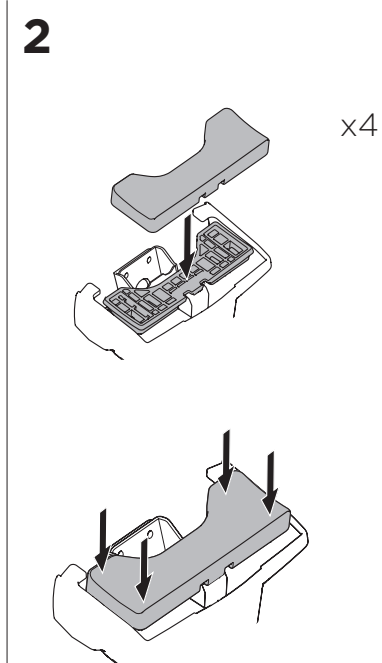

1

Kit 145141

CITROËN C1, 5-dr Hatchback, 14-
 PEUGEOT 108, 5-dr Hatchback, 14-
 TOYOTA Aygo, 5-dr Hatchback, 14-

ISO 11154-E

 THULE WingBar Evo  THULE WingBar Edge  THULE WingBar  THULE SquareBar	Evo X (scale)	Edge X (scale)
CITROËN C1 , 5-dr Hatchback, 14-	35,5	H
PEUGEOT 108 , 5-dr Hatchback, 14-	35,5	H
TOYOTA Aygo , 5-dr Hatchback, 14-	35,5	H

 THULE ProBar  THULE SlideBar	X (mm/inch)
CITROËN C1 , 5-dr Hatchback, 14-	1006 mm / 39 5/8"
PEUGEOT 108 , 5-dr Hatchback, 14-	1006 mm / 39 5/8"
TOYOTA Aygo , 5-dr Hatchback, 14-	1006 mm / 39 5/8"

 THULE WingBar Evo  THULE WingBar Edge  THULE WingBar  THULE SquareBar	Evo Y (scale)	Edge Y (scale)
CITROËN C1 , 5-dr Hatchback, 14-	26,5	H
PEUGEOT 108 , 5-dr Hatchback, 14-	26,5	H
TOYOTA Aygo , 5-dr Hatchback, 14-	26,5	H

 THULE ProBar  THULE SlideBar	Y (mm/inch)
CITROËN C1 , 5-dr Hatchback, 14-	916 mm / 36 1/8"
PEUGEOT 108 , 5-dr Hatchback, 14-	916 mm / 36 1/8"
TOYOTA Aygo , 5-dr Hatchback, 14-	916 mm / 36 1/8"

	W (mm/inch)	Z (mm/inch)
CITROËN C1 , 5-dr Hatchback, 14-	640 mm / 25 1/4"	110 mm / 4 3/8"
PEUGEOT 108 , 5-dr Hatchback, 14-	640 mm / 25 1/4"	110 mm / 4 3/8"
TOYOTA Aygo , 5-dr Hatchback, 14-	640 mm / 25 1/4"	110 mm / 4 3/8"