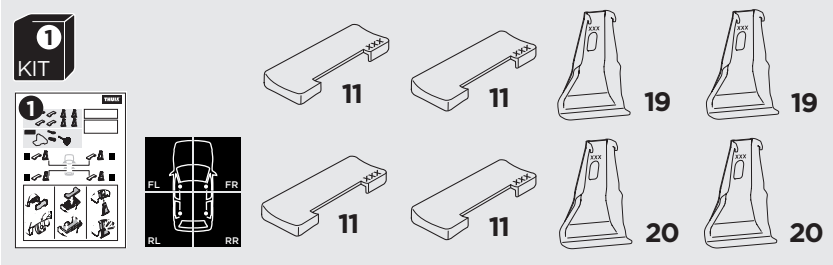

1

Kit 145141

CITROËN C1, 5-dr Hatchback, 14-
 PEUGEOT 108, 5-dr Hatchback, 14-
 TOYOTA Aygo, 5-dr Hatchback, 14-

ISO 11154-E

 THULE WingBar Evo  THULE WingBar Edge  THULE WingBar  THULE SquareBar	Evo X (scale)	Edge X (scale)
CITROËN C1 , 5-dr Hatchback, 14-	35,5	H
PEUGEOT 108 , 5-dr Hatchback, 14-	35,5	H
TOYOTA Aygo , 5-dr Hatchback, 14-	35,5	H

 THULE ProBar  THULE SlideBar	X (mm/inch)
CITROËN C1 , 5-dr Hatchback, 14-	1006 mm / 39 5/8"
PEUGEOT 108 , 5-dr Hatchback, 14-	1006 mm / 39 5/8"
TOYOTA Aygo , 5-dr Hatchback, 14-	1006 mm / 39 5/8"

 THULE WingBar Evo  THULE WingBar Edge  THULE WingBar  THULE SquareBar	Evo Y (scale)	Edge Y (scale)
CITROËN C1 , 5-dr Hatchback, 14-	26,5	H
PEUGEOT 108 , 5-dr Hatchback, 14-	26,5	H
TOYOTA Aygo , 5-dr Hatchback, 14-	26,5	H

 THULE ProBar  THULE SlideBar	Y (mm/inch)
CITROËN C1 , 5-dr Hatchback, 14-	916 mm / 36 1/8"
PEUGEOT 108 , 5-dr Hatchback, 14-	916 mm / 36 1/8"
TOYOTA Aygo , 5-dr Hatchback, 14-	916 mm / 36 1/8"

	W (mm/inch)	Z (mm/inch)
CITROËN C1 , 5-dr Hatchback, 14-	640 mm / 25 1/4"	110 mm / 4 3/8"
PEUGEOT 108 , 5-dr Hatchback, 14-	640 mm / 25 1/4"	110 mm / 4 3/8"
TOYOTA Aygo , 5-dr Hatchback, 14-	640 mm / 25 1/4"	110 mm / 4 3/8"