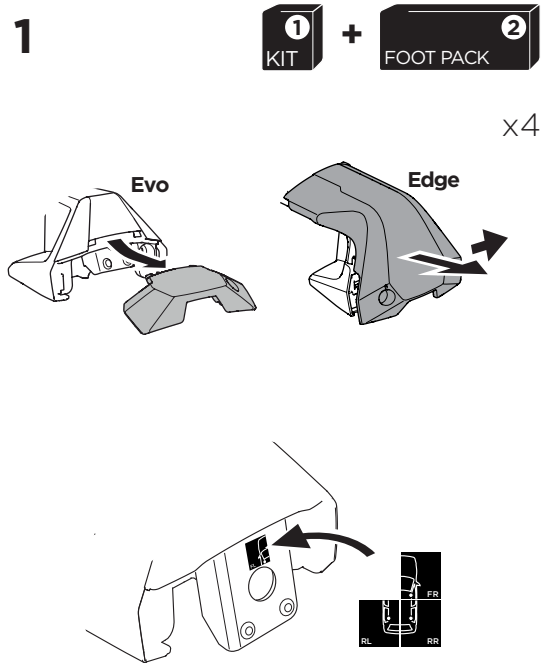

1

Kit 145141

CITROËN C1, 5-dr Hatchback, 14-
 PEUGEOT 108, 5-dr Hatchback, 14-
 TOYOTA Aygo, 5-dr Hatchback, 14-

ISO 11154-E

 THULE WingBar Evo  THULE WingBar Edge  THULE WingBar  THULE SquareBar	Evo X (scale)	Edge X (scale)
CITROËN C1 , 5-dr Hatchback, 14-	35,5	H
PEUGEOT 108 , 5-dr Hatchback, 14-	35,5	H
TOYOTA Aygo , 5-dr Hatchback, 14-	35,5	H

 THULE ProBar  THULE SlideBar	X (mm/inch)
CITROËN C1 , 5-dr Hatchback, 14-	1006 mm / 39 5/8"
PEUGEOT 108 , 5-dr Hatchback, 14-	1006 mm / 39 5/8"
TOYOTA Aygo , 5-dr Hatchback, 14-	1006 mm / 39 5/8"

 THULE WingBar Evo  THULE WingBar Edge  THULE WingBar  THULE SquareBar	Evo Y (scale)	Edge Y (scale)
CITROËN C1 , 5-dr Hatchback, 14-	26,5	H
PEUGEOT 108 , 5-dr Hatchback, 14-	26,5	H
TOYOTA Aygo , 5-dr Hatchback, 14-	26,5	H