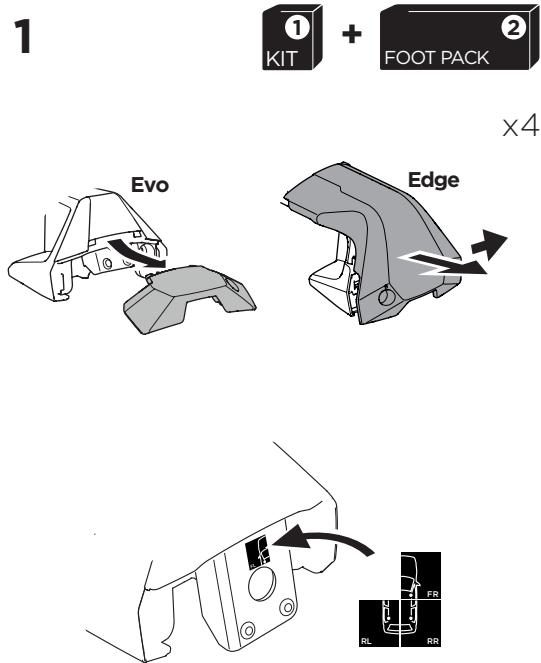

1

Kit 145143

CHEVROLET Spark, 5-dr Hatchback, *15-
 OPEL Karl, 5-dr Hatchback, 15-
 VAUXHALL Viva, 5-dr Hatchback, 15-

*North America

ISO 11154-E

 THULE WingBar Evo	 THULE WingBar Edge	 THULE WingBar	 THULE SquareBar	Evo X (scale)	Edge X (scale)
CHEVROLET Spark , 5-dr Hatchback, *15-				33,5	L
OPEL Karl , 5-dr Hatchback, 15-				33,5	L
VAUXHALL Viva , 5-dr Hatchback, 15-				33,5	L