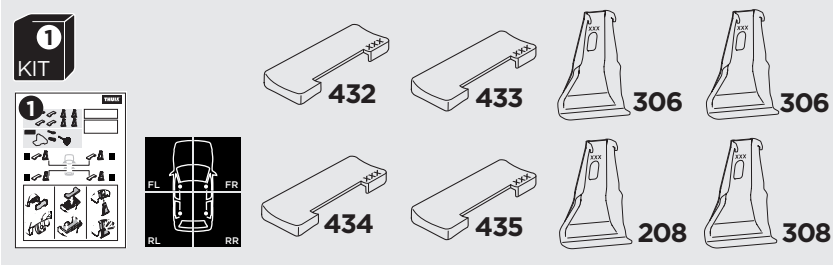

1

Kit 145143

CHEVROLET Spark, 5-dr Hatchback, *15-
 OPEL Karl, 5-dr Hatchback, 15-
 VAUXHALL Viva, 5-dr Hatchback, 15-

*North America

ISO 11154-E

 THULE WingBar Evo	 THULE WingBar Edge	 THULE WingBar	 THULE SquareBar	Evo X (scale)	Edge X (scale)
CHEVROLET Spark , 5-dr Hatchback, *15-				33,5	L
OPEL Karl , 5-dr Hatchback, 15-				33,5	L
VAUXHALL Viva , 5-dr Hatchback, 15-				33,5	L

 THULE ProBar	 THULE SlideBar	X (mm/inch)
CHEVROLET Spark , 5-dr Hatchback, *15-		986 mm / 38 7/8"
OPEL Karl , 5-dr Hatchback, 15-		986 mm / 38 7/8"
VAUXHALL Viva , 5-dr Hatchback, 15-		986 mm / 38 7/8"

	W (mm/inch)	Z (mm/inch)
CHEVROLET Spark 5-dr Hatchback, *15-	750 mm / 29 1/2"	200 mm / 7 7/8"
OPEL Karl , 5-dr Hatchback, 15-	700 mm / 27 1/2"	200 mm / 7 7/8"
VAUXHALL Viva , 5-dr Hatchback, 15-	700 mm / 27 1/2"	200 mm / 7 7/8"