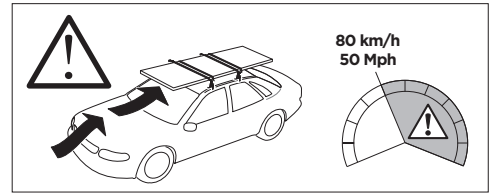

1

Kit 145143

CHEVROLET Spark, 5-dr Hatchback, *15-
 OPEL Karl, 5-dr Hatchback, 15-
 VAUXHALL Viva, 5-dr Hatchback, 15-

*North America

ISO 11154-E

 THULE WingBar Evo	 THULE WingBar Edge	 THULE WingBar	 THULE SquareBar	Evo X (scale)	Edge X (scale)
CHEVROLET Spark , 5-dr Hatchback, *15-				33,5	L
OPEL Karl , 5-dr Hatchback, 15-				33,5	L
VAUXHALL Viva , 5-dr Hatchback, 15-				33,5	L