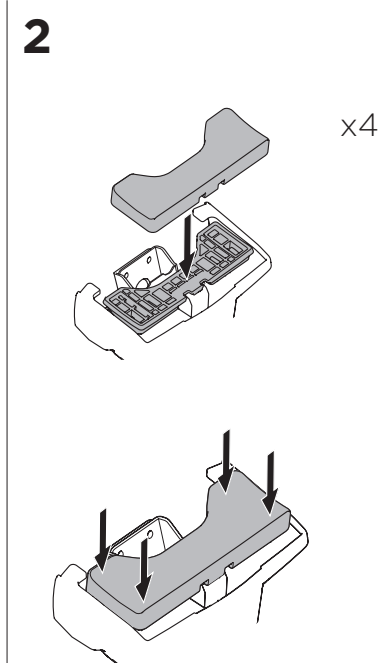

1

Kit 145143

CHEVROLET Spark, 5-dr Hatchback, *15-
 OPEL Karl, 5-dr Hatchback, 15-
 VAUXHALL Viva, 5-dr Hatchback, 15-

*North America

ISO 11154-E

 THULE WingBar Evo	 THULE WingBar Edge	 THULE WingBar	 THULE SquareBar	Evo X (scale)	Edge X (scale)
CHEVROLET Spark , 5-dr Hatchback, *15-				33,5	L
OPEL Karl , 5-dr Hatchback, 15-				33,5	L
VAUXHALL Viva , 5-dr Hatchback, 15-				33,5	L

 THULE ProBar	 THULE SlideBar	X (mm/inch)
CHEVROLET Spark , 5-dr Hatchback, *15-		986 mm / 38 7/8"
OPEL Karl , 5-dr Hatchback, 15-		986 mm / 38 7/8"
VAUXHALL Viva , 5-dr Hatchback, 15-		986 mm / 38 7/8"