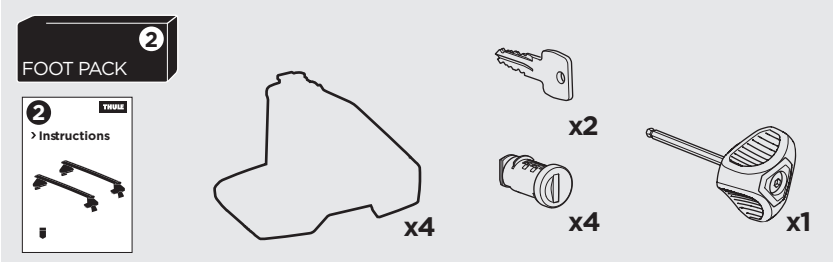

1

Kit 145143

CHEVROLET Spark, 5-dr Hatchback, *15-
 OPEL Karl, 5-dr Hatchback, 15-
 VAUXHALL Viva, 5-dr Hatchback, 15-

*North America

ISO 11154-E

 THULE WingBar Evo	 THULE WingBar Edge	 THULE WingBar	 THULE SquareBar	Evo X (scale)	Edge X (scale)
CHEVROLET Spark , 5-dr Hatchback, *15-				33,5	L
OPEL Karl , 5-dr Hatchback, 15-				33,5	L
VAUXHALL Viva , 5-dr Hatchback, 15-				33,5	L

 THULE ProBar	 THULE SlideBar	X (mm/inch)
CHEVROLET Spark , 5-dr Hatchback, *15-		986 mm / 38 7/8"
OPEL Karl , 5-dr Hatchback, 15-		986 mm / 38 7/8"
VAUXHALL Viva , 5-dr Hatchback, 15-		986 mm / 38 7/8"