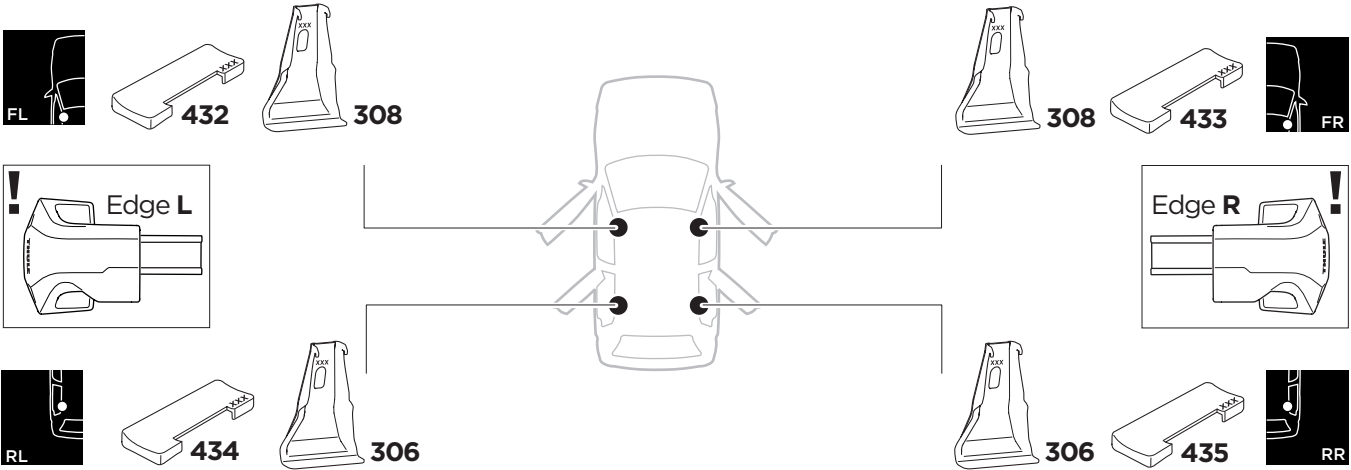

1

Kit 145143

CHEVROLET Spark, 5-dr Hatchback, *15-
 OPEL Karl, 5-dr Hatchback, 15-
 VAUXHALL Viva, 5-dr Hatchback, 15-

*North America

ISO 11154-E

 THULE WingBar Evo	 THULE WingBar Edge	 THULE WingBar	 THULE SquareBar	Evo X (scale)	Edge X (scale)
CHEVROLET Spark , 5-dr Hatchback, *15-				33,5	L
OPEL Karl , 5-dr Hatchback, 15-				33,5	L
VAUXHALL Viva , 5-dr Hatchback, 15-				33,5	L

 THULE ProBar	 THULE SlideBar	X (mm/inch)
CHEVROLET Spark , 5-dr Hatchback, *15-		986 mm / 38 7/8"
OPEL Karl , 5-dr Hatchback, 15-		986 mm / 38 7/8"
VAUXHALL Viva , 5-dr Hatchback, 15-		986 mm / 38 7/8"

 THULE WingBar Evo	 THULE WingBar Edge	 THULE WingBar	 THULE SquareBar	Evo Y (scale)	Edge Y (scale)
CHEVROLET Spark , 5-dr Hatchback, *15-				27	G
OPEL Karl , 5-dr Hatchback, 15-				26	I
VAUXHALL Viva , 5-dr Hatchback, 15-				26	I

	W (mm/inch)	Z (mm/inch)
CHEVROLET Spark 5-dr Hatchback, *15-	750 mm / 29 1/2"	200 mm / 7 7/8"
OPEL Karl , 5-dr Hatchback, 15-	700 mm / 27 1/2"	200 mm / 7 7/8"
VAUXHALL Viva , 5-dr Hatchback, 15-	700 mm / 27 1/2"	200 mm / 7 7/8"