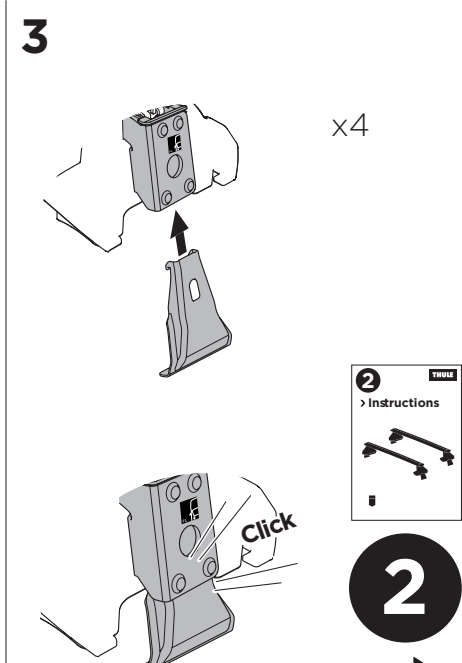

1

Kit 145143

CHEVROLET Spark, 5-dr Hatchback, *15-
OPEL Karl, 5-dr Hatchback, 15-
VAUXHALL Viva, 5-dr Hatchback, 15-

*North America

ISO 11154-E

THULE WingBar Evo	THULE WingBar Edge	THULE WingBar	THULE SquareBar	Evo X (scale)	Edge X (scale)
CHEVROLET Spark, 5-dr Hatchback, *15-				33,5	L
OPEL Karl, 5-dr Hatchback, 15-				33,5	L
VAUXHALL Viva, 5-dr Hatchback, 15-				33,5	L

THULE ProBar	THULE SlideBar	X (mm/inch)
CHEVROLET Spark, 5-dr Hatchback, *15-		986 mm / 38 7/8"
OPEL Karl, 5-dr Hatchback, 15-		986 mm / 38 7/8"
VAUXHALL Viva, 5-dr Hatchback, 15-		986 mm / 38 7/8"

THULE WingBar Evo	THULE WingBar Edge	THULE WingBar	THULE SquareBar	Evo Y (scale)	Edge Y (scale)
CHEVROLET Spark, 5-dr Hatchback, *15-				27	G
OPEL Karl, 5-dr Hatchback, 15-				26	I
VAUXHALL Viva, 5-dr Hatchback, 15-				26	I

THULE ProBar	THULE SlideBar	Y (mm/inch)
CHEVROLET Spark, 5-dr Hatchback, *15-		921 mm / 36 1/4"
OPEL Karl, 5-dr Hatchback, 15-		911 mm / 35 7/8"
VAUXHALL Viva, 5-dr Hatchback, 15-		911 mm / 35 7/8"

	W (mm/inch)	Z (mm/inch)
CHEVROLET Spark 5-dr Hatchback, *15-	750 mm / 29 1/2"	200 mm / 7 7/8"
OPEL Karl, 5-dr Hatchback, 15-	700 mm / 27 1/2"	200 mm / 7 7/8"
VAUXHALL Viva, 5-dr Hatchback, 15-	700 mm / 27 1/2"	200 mm / 7 7/8"