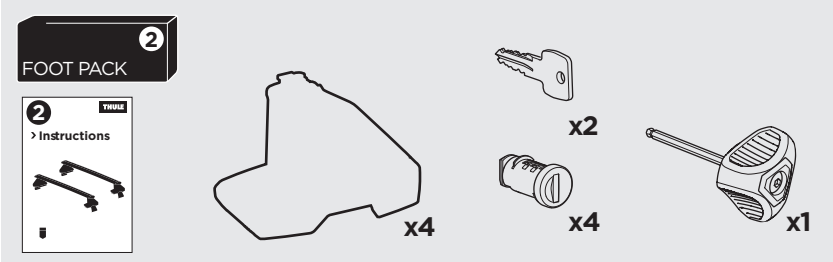

1

Kit 145146

HOLDEN Astra, 5-dr Hatchback, 16-

OPEL Astra, 5-dr Hatchback, 16-

VAUXHALL Astra, 5-dr Hatchback, 16-

ISO 11154-E

 THULE WingBar Evo  THULE WingBar Edge  THULE WingBar  THULE SquareBar	Evo X (scale)	Edge X (scale)
HOLDEN Astra , 5-dr Hatchback, 16-	39	A
OPEL Astra , 5-dr Hatchback, 16-	39	A
VAUXHALL Astra , 5-dr Hatchback, 16-	39	A

 THULE ProBar  THULE SlideBar	X (mm/inch)
HOLDEN Astra , 5-dr Hatchback, 16-	1041 mm / 41"
OPEL Astra , 5-dr Hatchback, 16-	1041 mm / 41"
VAUXHALL Astra , 5-dr Hatchback, 16-	1041 mm / 41"

 THULE WingBar Evo  THULE WingBar Edge  THULE WingBar  THULE SquareBar	Evo Y (scale)	Edge Y (scale)
HOLDEN Astra , 5-dr Hatchback, 16-	34.5	J
OPEL Astra , 5-dr Hatchback, 16-	34.5	J
VAUXHALL Astra , 5-dr Hatchback, 16-	34.5	J