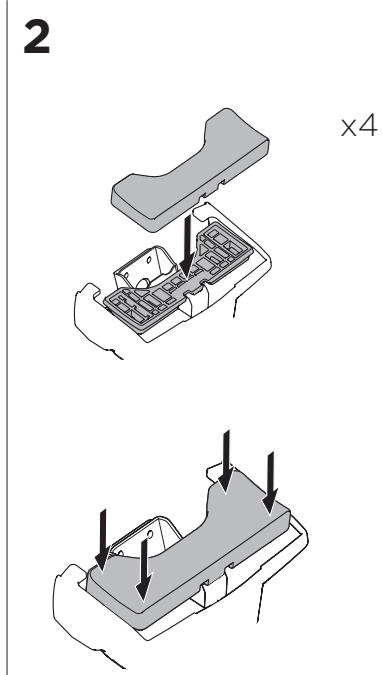

1

Kit 145146

HOLDEN Astra, 5-dr Hatchback, 16-

OPEL Astra, 5-dr Hatchback, 16-

VAUXHALL Astra, 5-dr Hatchback, 16-

ISO 11154-E

THULE WingBar Evo THULE WingBar Edge THULE WingBar THULE SquareBar	Evo X (scale)	Edge X (scale)
HOLDEN Astra, 5-dr Hatchback, 16-	39	A
OPEL Astra, 5-dr Hatchback, 16-	39	A
VAUXHALL Astra, 5-dr Hatchback, 16-	39	A

THULE ProBar THULE SlideBar	X (mm/inch)
HOLDEN Astra, 5-dr Hatchback, 16-	1041 mm / 41"
OPEL Astra, 5-dr Hatchback, 16-	1041 mm / 41"
VAUXHALL Astra, 5-dr Hatchback, 16-	1041 mm / 41"

THULE WingBar Evo THULE WingBar Edge THULE WingBar THULE SquareBar	Evo Y (scale)	Edge Y (scale)
HOLDEN Astra, 5-dr Hatchback, 16-	34.5	J
OPEL Astra, 5-dr Hatchback, 16-	34.5	J
VAUXHALL Astra, 5-dr Hatchback, 16-	34.5	J

THULE ProBar THULE SlideBar	Y (mm/inch)
HOLDEN Astra, 5-dr Hatchback, 16-	996 mm / 39 1/4"
OPEL Astra, 5-dr Hatchback, 16-	996 mm / 39 1/4"
VAUXHALL Astra, 5-dr Hatchback, 16-	996 mm / 39 1/4"

	W (mm/inch)	Z (mm/inch)
HOLDEN Astra, 5-dr Hatchback, 16-	725 mm / 28 1/2"	225 mm / 8 7/8"
OPEL Astra, 5-dr Hatchback, 16-	725 mm / 28 1/2"	225 mm / 8 7/8"
VAUXHALL Astra, 5-dr Hatchback, 16-	725 mm / 28 1/2"	225 mm / 8 7/8"