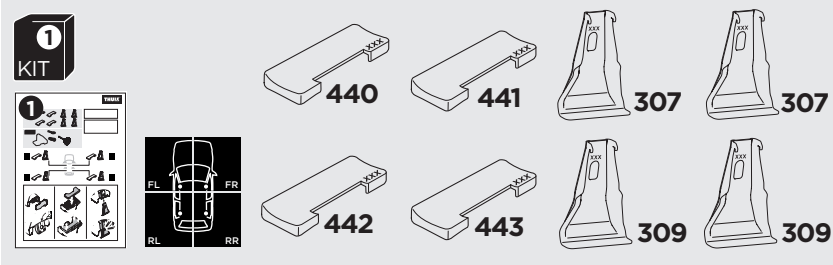

1

Kit 145146

HOLDEN Astra, 5-dr Hatchback, 16-

OPEL Astra, 5-dr Hatchback, 16-

VAUXHALL Astra, 5-dr Hatchback, 16-

ISO 11154-E

 THULE WingBar Evo  THULE WingBar Edge  THULE WingBar  THULE SquareBar	Evo X (scale)	Edge X (scale)
HOLDEN Astra , 5-dr Hatchback, 16-	39	A
OPEL Astra , 5-dr Hatchback, 16-	39	A
VAUXHALL Astra , 5-dr Hatchback, 16-	39	A

 THULE ProBar  THULE SlideBar	X (mm/inch)
HOLDEN Astra , 5-dr Hatchback, 16-	1041 mm / 41"
OPEL Astra , 5-dr Hatchback, 16-	1041 mm / 41"
VAUXHALL Astra , 5-dr Hatchback, 16-	1041 mm / 41"

 THULE WingBar Evo  THULE WingBar Edge  THULE WingBar  THULE SquareBar	Evo Y (scale)	Edge Y (scale)
HOLDEN Astra , 5-dr Hatchback, 16-	34.5	J
OPEL Astra , 5-dr Hatchback, 16-	34.5	J
VAUXHALL Astra , 5-dr Hatchback, 16-	34.5	J

 THULE ProBar  THULE SlideBar	Y (mm/inch)
HOLDEN Astra , 5-dr Hatchback, 16-	996 mm / 39 1/4"
OPEL Astra , 5-dr Hatchback, 16-	996 mm / 39 1/4"
VAUXHALL Astra , 5-dr Hatchback, 16-	996 mm / 39 1/4"

	W (mm/inch)	Z (mm/inch)
HOLDEN Astra , 5-dr Hatchback, 16-	725 mm / 28 1/2"	225 mm / 8 7/8"
OPEL Astra , 5-dr Hatchback, 16-	725 mm / 28 1/2"	225 mm / 8 7/8"
VAUXHALL Astra , 5-dr Hatchback, 16-	725 mm / 28 1/2"	225 mm / 8 7/8"