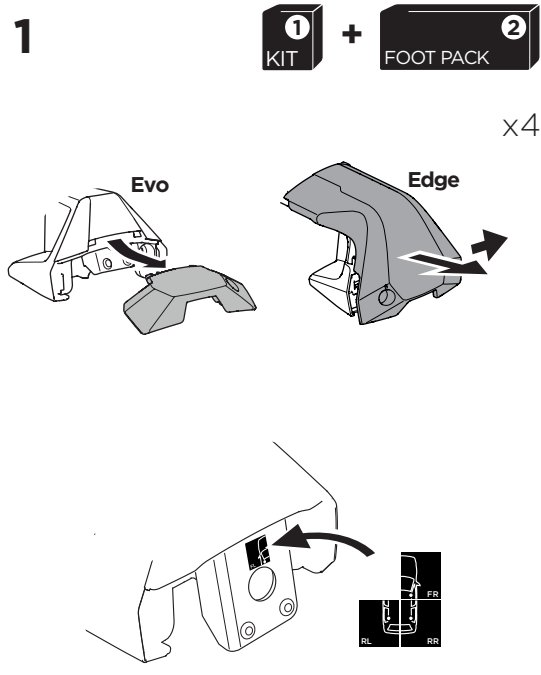

1

Kit 145146

HOLDEN Astra, 5-dr Hatchback, 16-

OPEL Astra, 5-dr Hatchback, 16-

VAUXHALL Astra, 5-dr Hatchback, 16-

ISO 11154-E

 THULE WingBar Evo  THULE WingBar Edge  THULE WingBar  THULE SquareBar	Evo X (scale)	Edge X (scale)
HOLDEN Astra , 5-dr Hatchback, 16-	39	A
OPEL Astra , 5-dr Hatchback, 16-	39	A
VAUXHALL Astra , 5-dr Hatchback, 16-	39	A