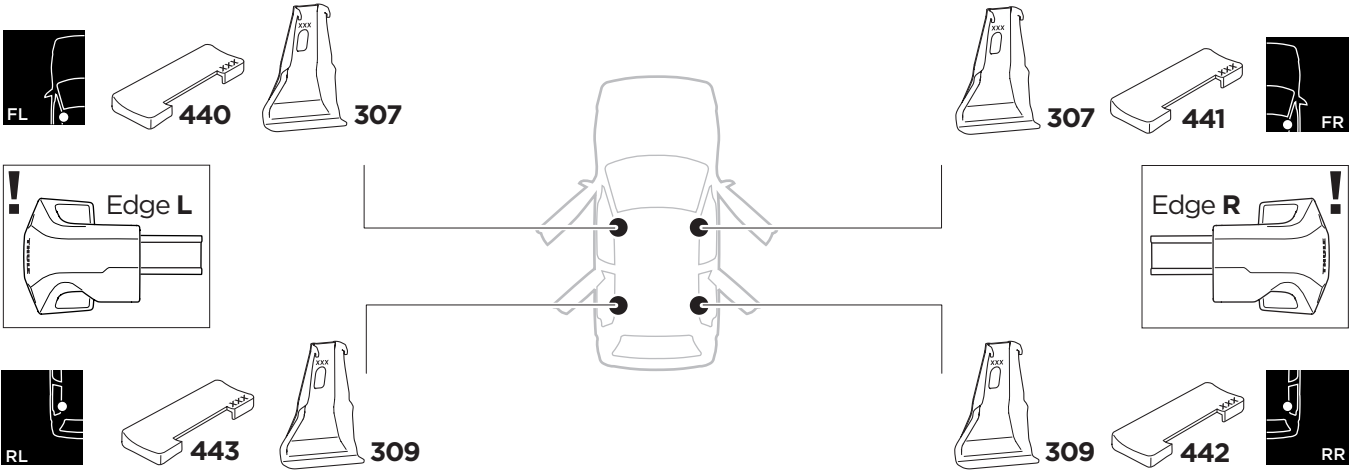

1

Kit 145146

HOLDEN Astra, 5-dr Hatchback, 16-

OPEL Astra, 5-dr Hatchback, 16-

VAUXHALL Astra, 5-dr Hatchback, 16-

ISO 11154-E

 THULE WingBar Evo  THULE WingBar Edge  THULE WingBar  THULE SquareBar	Evo X (scale)	Edge X (scale)
HOLDEN Astra , 5-dr Hatchback, 16-	39	A
OPEL Astra , 5-dr Hatchback, 16-	39	A
VAUXHALL Astra , 5-dr Hatchback, 16-	39	A

 THULE ProBar  THULE SlideBar	X (mm/inch)
HOLDEN Astra , 5-dr Hatchback, 16-	1041 mm / 41"
OPEL Astra , 5-dr Hatchback, 16-	1041 mm / 41"
VAUXHALL Astra , 5-dr Hatchback, 16-	1041 mm / 41"

 THULE WingBar Evo  THULE WingBar Edge  THULE WingBar  THULE SquareBar	Evo Y (scale)	Edge Y (scale)
HOLDEN Astra , 5-dr Hatchback, 16-	34.5	J
OPEL Astra , 5-dr Hatchback, 16-	34.5	J
VAUXHALL Astra , 5-dr Hatchback, 16-	34.5	J

 THULE ProBar  THULE SlideBar	Y (mm/inch)
HOLDEN Astra , 5-dr Hatchback, 16-	996 mm / 39 1/4"
OPEL Astra , 5-dr Hatchback, 16-	996 mm / 39 1/4"
VAUXHALL Astra , 5-dr Hatchback, 16-	996 mm / 39 1/4"

	W (mm/inch)	Z (mm/inch)
HOLDEN Astra , 5-dr Hatchback, 16-	725 mm / 28 1/2"	225 mm / 8 7/8"
OPEL Astra , 5-dr Hatchback, 16-	725 mm / 28 1/2"	225 mm / 8 7/8"
VAUXHALL Astra , 5-dr Hatchback, 16-	725 mm / 28 1/2"	225 mm / 8 7/8"