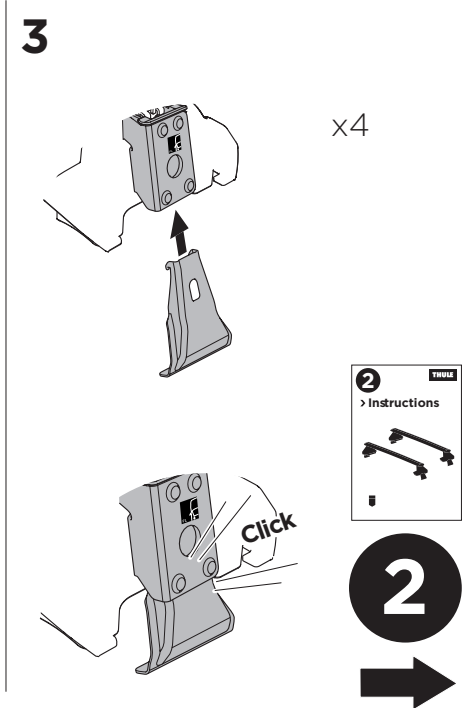

1

Kit 145146

HOLDEN Astra, 5-dr Hatchback, 16-

OPEL Astra, 5-dr Hatchback, 16-

VAUXHALL Astra, 5-dr Hatchback, 16-

ISO 11154-E

THULE WingBar Evo THULE WingBar Edge THULE WingBar THULE SquareBar	Evo X (scale)	Edge X (scale)
HOLDEN Astra, 5-dr Hatchback, 16-	39	A
OPEL Astra, 5-dr Hatchback, 16-	39	A
VAUXHALL Astra, 5-dr Hatchback, 16-	39	A

THULE ProBar THULE SlideBar	X (mm/inch)
HOLDEN Astra, 5-dr Hatchback, 16-	1041 mm / 41"
OPEL Astra, 5-dr Hatchback, 16-	1041 mm / 41"
VAUXHALL Astra, 5-dr Hatchback, 16-	1041 mm / 41"

THULE WingBar Evo THULE WingBar Edge THULE WingBar THULE SquareBar	Evo Y (scale)	Edge Y (scale)
HOLDEN Astra, 5-dr Hatchback, 16-	34.5	J
OPEL Astra, 5-dr Hatchback, 16-	34.5	J
VAUXHALL Astra, 5-dr Hatchback, 16-	34.5	J

THULE ProBar THULE SlideBar	Y (mm/inch)
HOLDEN Astra, 5-dr Hatchback, 16-	996 mm / 39 1/4"
OPEL Astra, 5-dr Hatchback, 16-	996 mm / 39 1/4"
VAUXHALL Astra, 5-dr Hatchback, 16-	996 mm / 39 1/4"

	W (mm/inch)	Z (mm/inch)
HOLDEN Astra, 5-dr Hatchback, 16-	725 mm / 28 1/2"	225 mm / 8 7/8"
OPEL Astra, 5-dr Hatchback, 16-	725 mm / 28 1/2"	225 mm / 8 7/8"
VAUXHALL Astra, 5-dr Hatchback, 16-	725 mm / 28 1/2"	225 mm / 8 7/8"