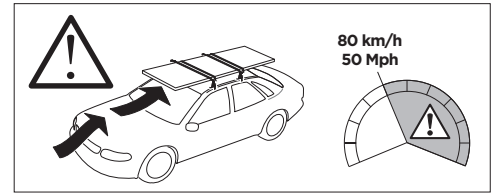

1

Kit 145149

TOYOTA Camry, 4-dr Sedan, 12-17

ISO 11154-E

THULE WingBar Evo	THULE WingBar Edge	THULE WingBar	THULE SquareBar	Evo X (scale)	Edge X (scale)
TOYOTA Camry, 4-dr Sedan, 12-17				38	C

THULE ProBar	THULE SlideBar	X (mm/inch)		
TOYOTA Camry, 4-dr Sedan, 12-17		1031 mm / 40 5/8"		