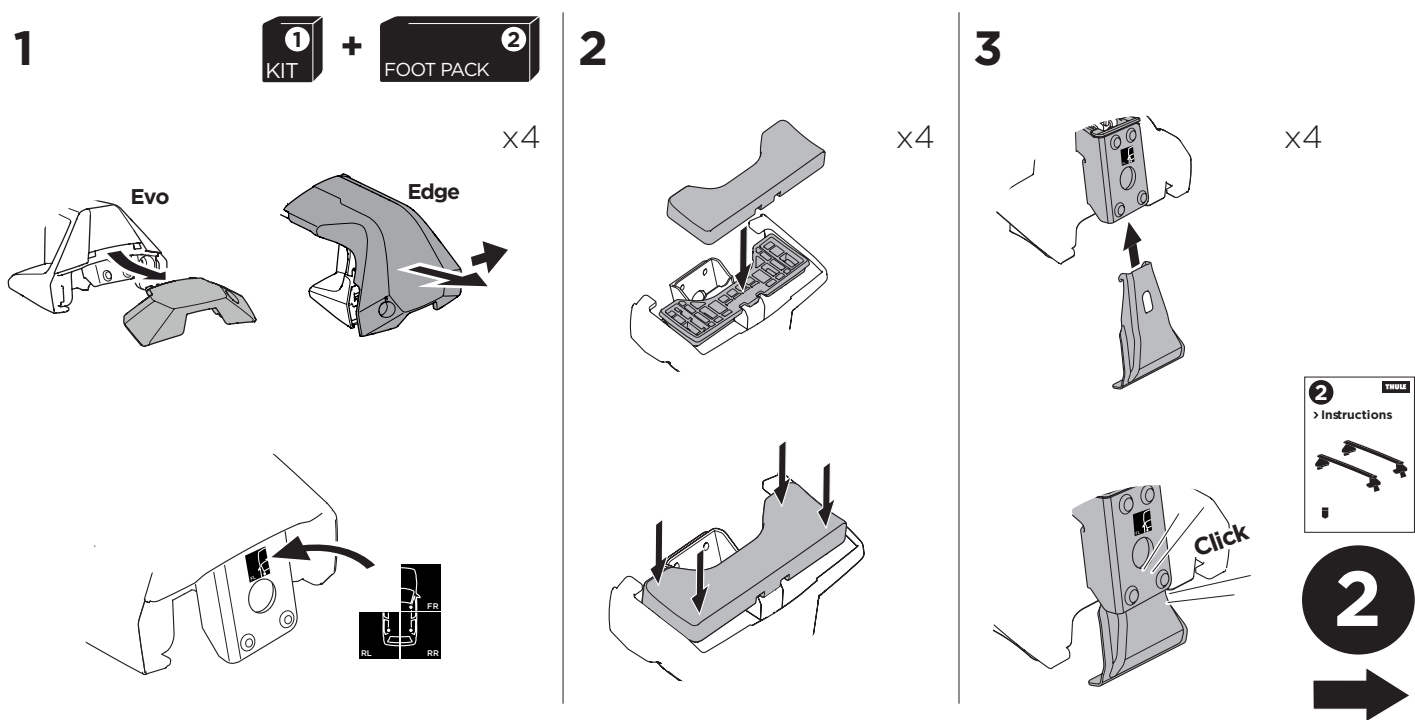

1

Kit 145149

TOYOTA Camry, 4-dr Sedan, 12-17

ISO 11154-E

THULE WingBar Evo	THULE WingBar Edge	THULE WingBar	THULE SquareBar	Evo X (scale)	Edge X (scale)
TOYOTA Camry, 4-dr Sedan, 12-17				38	C

THULE ProBar	THULE SlideBar	X (mm/inch)		
TOYOTA Camry, 4-dr Sedan, 12-17		1031 mm / 40 5/8"		

THULE WingBar Evo	THULE WingBar Edge	THULE WingBar	THULE SquareBar	Evo Y (scale)	Edge Y (scale)
TOYOTA Camry, 4-dr Sedan, 12-17				35,5	H

THULE ProBar	THULE SlideBar	Y (mm/inch)		
TOYOTA Camry, 4-dr Sedan, 12-17		1006 mm / 39 5/8"		

	W (mm/inch)	Z (mm/inch)
TOYOTA Camry, 4-dr Sedan, 12-17	670 mm / 26 3/8"	225 mm / 8 7/8"