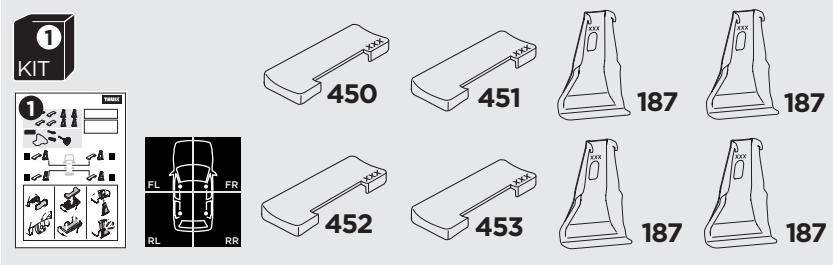

1

Kit 145149

TOYOTA Camry, 4-dr Sedan, 12-17

ISO 11154-E

THULE WingBar Evo	THULE WingBar Edge	THULE WingBar	THULE SquareBar	Evo X (scale)	Edge X (scale)
TOYOTA Camry, 4-dr Sedan, 12-17				38	C

THULE ProBar	THULE SlideBar	X (mm/inch)		
TOYOTA Camry, 4-dr Sedan, 12-17		1031 mm / 40 5/8"		

THULE WingBar Evo	THULE WingBar Edge	THULE WingBar	THULE SquareBar	Evo Y (scale)	Edge Y (scale)
TOYOTA Camry, 4-dr Sedan, 12-17				35,5	H

THULE ProBar	THULE SlideBar	Y (mm/inch)		
TOYOTA Camry, 4-dr Sedan, 12-17		1006 mm / 39 5/8"		

	W (mm/inch)	Z (mm/inch)
TOYOTA Camry, 4-dr Sedan, 12-17	670 mm / 26 3/8"	225 mm / 8 7/8"