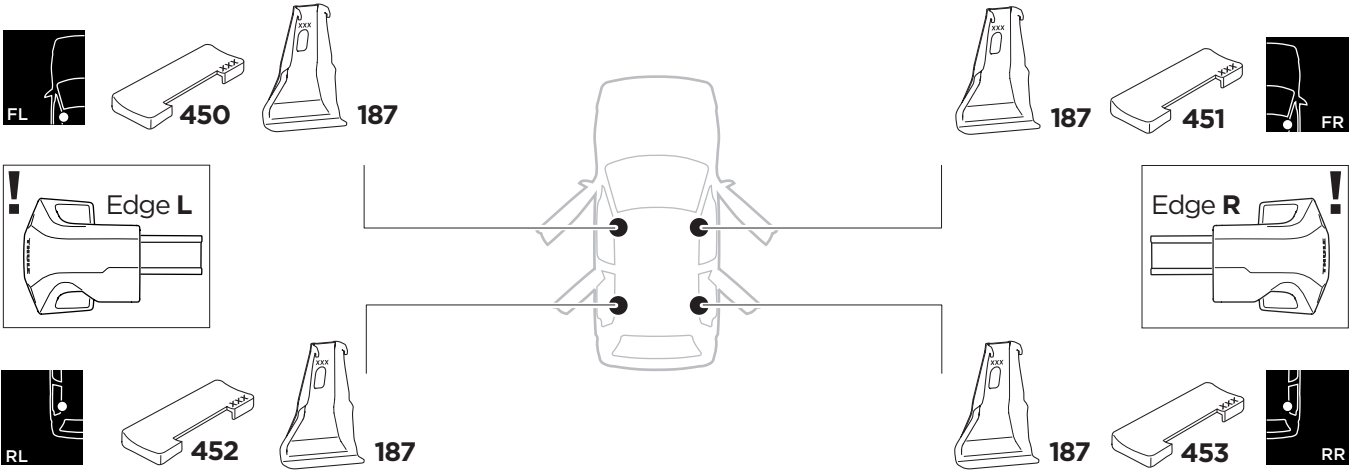

1

Kit 145149

TOYOTA Camry, 4-dr Sedan, 12-17

ISO 11154-E

THULE WingBar Evo	THULE WingBar Edge	THULE WingBar	THULE SquareBar	Evo X (scale)	Edge X (scale)
TOYOTA Camry, 4-dr Sedan, 12-17				38	C

THULE ProBar	THULE SlideBar	X (mm/inch)		
TOYOTA Camry, 4-dr Sedan, 12-17		1031 mm / 40 5/8"		

THULE WingBar Evo	THULE WingBar Edge	THULE WingBar	THULE SquareBar	Evo Y (scale)	Edge Y (scale)
TOYOTA Camry, 4-dr Sedan, 12-17				35,5	H

THULE ProBar	THULE SlideBar	Y (mm/inch)		
TOYOTA Camry, 4-dr Sedan, 12-17		1006 mm / 39 5/8"		

	W (mm/inch)	Z (mm/inch)
TOYOTA Camry, 4-dr Sedan, 12-17	670 mm / 26 3/8"	225 mm / 8 7/8"