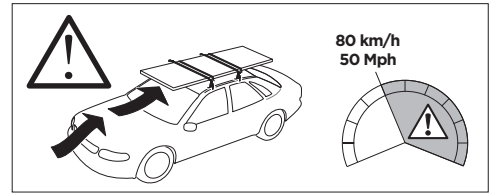

1

Kit 145164

AUDI A7, 5-dr Hatchback, 18-

ISO 11154-E