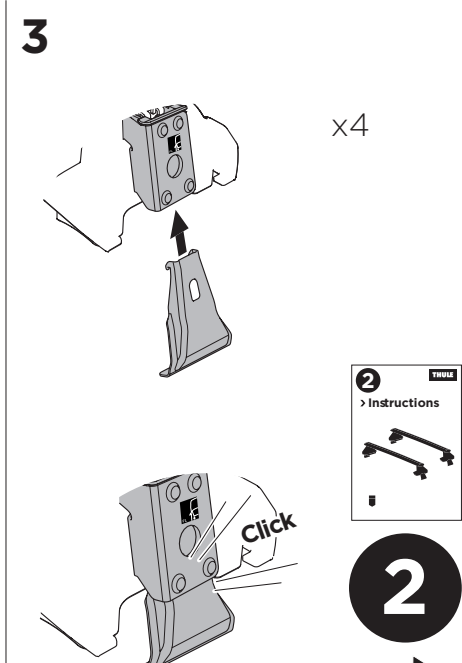

1

Kit 145164

AUDI A7, 5-dr Hatchback, 18-

ISO 11154-E

THULE WingBar Evo	THULE WingBar Edge	THULE WingBar	THULE SquareBar	Evo X (scale)	Edge X (scale)
AUDI A7, 5-dr Hatchback, 18-				45,5	F

THULE ProBar	THULE SlideBar			X (mm/inch)	
AUDI A7, 5-dr Hatchback, 18-				1106 mm / 43 1/2"	

THULE WingBar Evo	THULE WingBar Edge	THULE WingBar	THULE SquareBar	Evo Y (scale)	Edge Y (scale)
AUDI A7, 5-dr Hatchback, 18-				42,5	L

THULE ProBar	THULE SlideBar			Y (mm/inch)	
AUDI A7, 5-dr Hatchback, 18-				1076 mm / 42 3/8"	

	W (mm/inch)	Z (mm/inch)
AUDI A7, 5-dr Hatchback, 18-	760 mm / 29 7/8"	175 mm / 6 7/8"

i