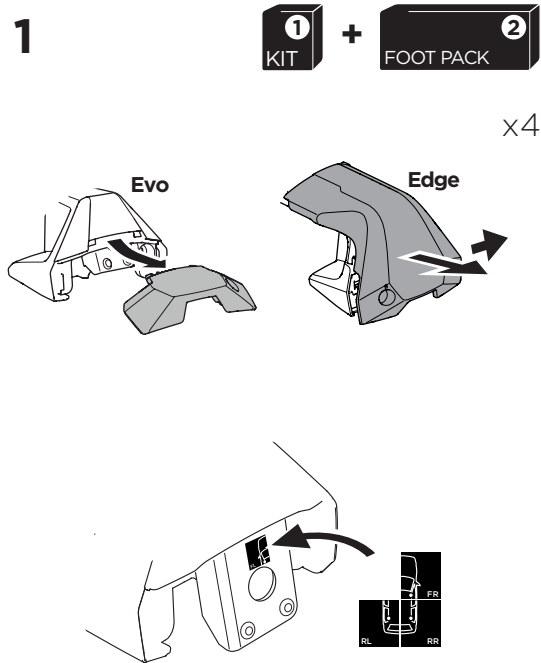

1

Kit 145164

AUDI A7, 5-dr Hatchback, 18-

ISO 11154-E