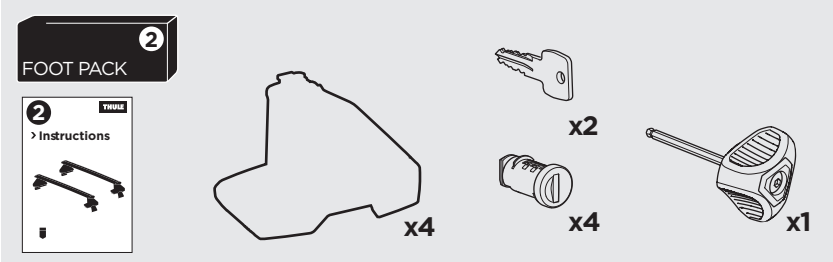

1

Kit 145164

AUDI A7, 5-dr Hatchback, 18-

ISO 11154-E

THULE WingBar Evo	THULE WingBar Edge	THULE WingBar	THULE SquareBar	Evo X (scale)	Edge X (scale)
AUDI A7, 5-dr Hatchback, 18-				45,5	F

THULE ProBar	THULE SlideBar			X (mm/inch)	
AUDI A7, 5-dr Hatchback, 18-				1106 mm / 43 1/2"	

THULE WingBar Evo	THULE WingBar Edge	THULE WingBar	THULE SquareBar	Evo Y (scale)	Edge Y (scale)
AUDI A7, 5-dr Hatchback, 18-				42,5	L

THULE ProBar	THULE SlideBar			Y (mm/inch)	
AUDI A7, 5-dr Hatchback, 18-				1076 mm / 42 3/8"	

	W (mm/inch)	Z (mm/inch)
AUDI A7, 5-dr Hatchback, 18-	760 mm / 29 7/8"	175 mm / 6 7/8"

i