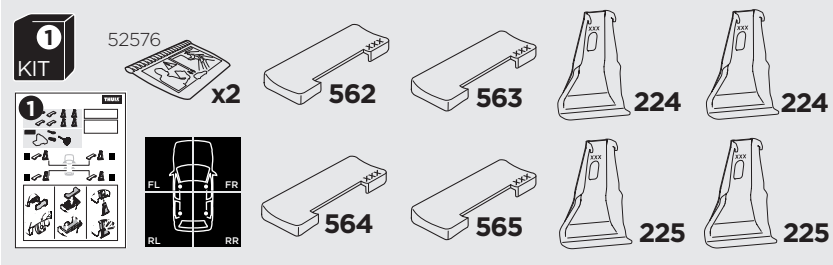

1

Kit 145164

AUDI A7, 5-dr Hatchback, 18-

ISO 11154-E

THULE WingBar Evo	THULE WingBar Edge	THULE WingBar	THULE SquareBar	Evo X (scale)	Edge X (scale)
AUDI A7, 5-dr Hatchback, 18-				45,5	F

THULE ProBar	THULE SlideBar			X (mm/inch)	
AUDI A7, 5-dr Hatchback, 18-				1106 mm / 43 1/2"	

THULE WingBar Evo	THULE WingBar Edge	THULE WingBar	THULE SquareBar	Evo Y (scale)	Edge Y (scale)
AUDI A7, 5-dr Hatchback, 18-				42,5	L

THULE ProBar	THULE SlideBar			Y (mm/inch)	
AUDI A7, 5-dr Hatchback, 18-				1076 mm / 42 3/8"	

	W (mm/inch)	Z (mm/inch)
AUDI A7, 5-dr Hatchback, 18-	760 mm / 29 7/8"	175 mm / 6 7/8"

i