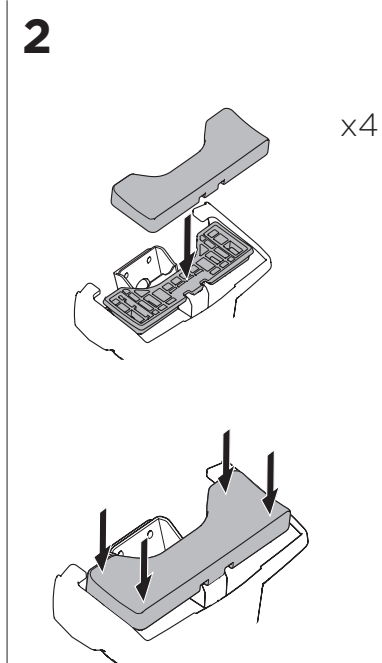

1

Kit 145164

AUDI A7, 5-dr Hatchback, 18-

ISO 11154-E

THULE WingBar Evo	THULE WingBar Edge	THULE WingBar	THULE SquareBar	Evo X (scale)	Edge X (scale)
AUDI A7, 5-dr Hatchback, 18-				45,5	F

THULE ProBar	THULE SlideBar			X (mm/inch)	
AUDI A7, 5-dr Hatchback, 18-				1106 mm / 43 1/2"	

THULE WingBar Evo	THULE WingBar Edge	THULE WingBar	THULE SquareBar	Evo Y (scale)	Edge Y (scale)
AUDI A7, 5-dr Hatchback, 18-				42,5	L

THULE ProBar	THULE SlideBar			Y (mm/inch)	
AUDI A7, 5-dr Hatchback, 18-				1076 mm / 42 3/8"	

	W (mm/inch)	Z (mm/inch)
AUDI A7, 5-dr Hatchback, 18-	760 mm / 29 7/8"	175 mm / 6 7/8"

i