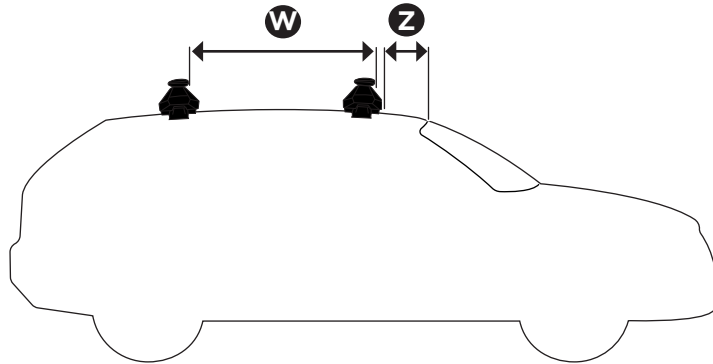

1

Kit 145164

AUDI A7, 5-dr Hatchback, 18-

ISO 11154-E

THULE WingBar Evo	THULE WingBar Edge	THULE WingBar	THULE SquareBar	Evo X (scale)	Edge X (scale)
AUDI A7, 5-dr Hatchback, 18-				45,5	F

THULE ProBar	THULE SlideBar			X (mm/inch)	
AUDI A7, 5-dr Hatchback, 18-				1106 mm / 43 1/2"	

THULE WingBar Evo	THULE WingBar Edge	THULE WingBar	THULE SquareBar	Evo Y (scale)	Edge Y (scale)
AUDI A7, 5-dr Hatchback, 18-				42,5	L

THULE ProBar	THULE SlideBar			Y (mm/inch)	
AUDI A7, 5-dr Hatchback, 18-				1076 mm / 42 3/8"	

	W (mm/inch)	Z (mm/inch)
AUDI A7, 5-dr Hatchback, 18-	760 mm / 29 7/8"	175 mm / 6 7/8"

i