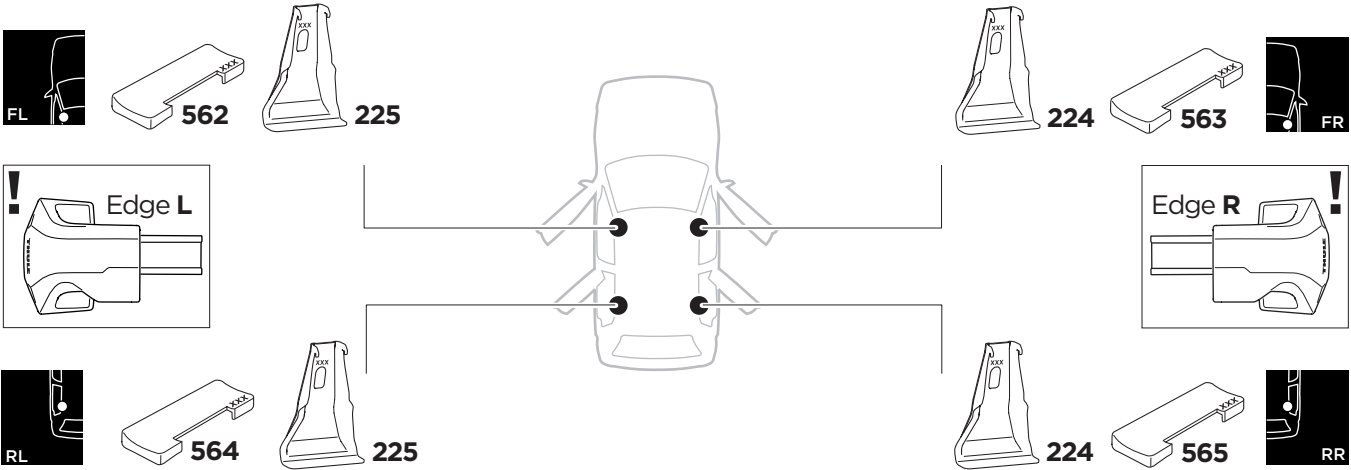

1

Kit 145164

AUDI A7, 5-dr Hatchback, 18-

ISO 11154-E

THULE WingBar Evo	THULE WingBar Edge	THULE WingBar	THULE SquareBar	Evo X (scale)	Edge X (scale)
AUDI A7, 5-dr Hatchback, 18-				45,5	F

THULE ProBar	THULE SlideBar			X (mm/inch)	
AUDI A7, 5-dr Hatchback, 18-				1106 mm / 43 1/2"	

THULE WingBar Evo	THULE WingBar Edge	THULE WingBar	THULE SquareBar	Evo Y (scale)	Edge Y (scale)
AUDI A7, 5-dr Hatchback, 18-				42,5	L

THULE ProBar	THULE SlideBar			Y (mm/inch)	
AUDI A7, 5-dr Hatchback, 18-				1076 mm / 42 3/8"	

	W (mm/inch)	Z (mm/inch)
AUDI A7, 5-dr Hatchback, 18-	760 mm / 29 7/8"	175 mm / 6 7/8"

i