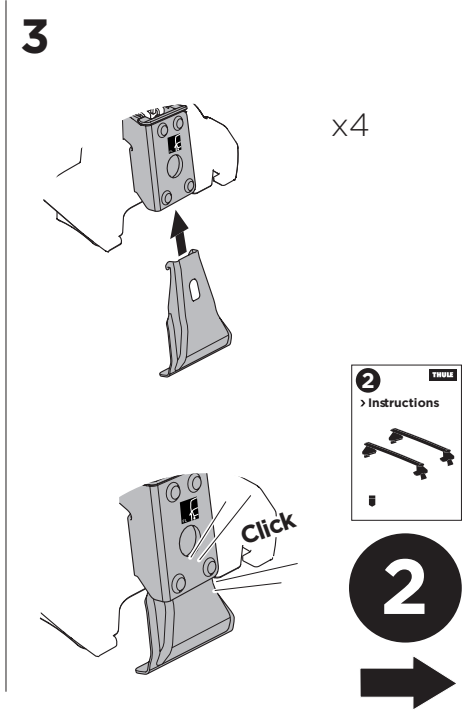

1

Kit 145167

RENAULT Clio (IV), 5-dr Hatchback, 13-

ISO 11154-E