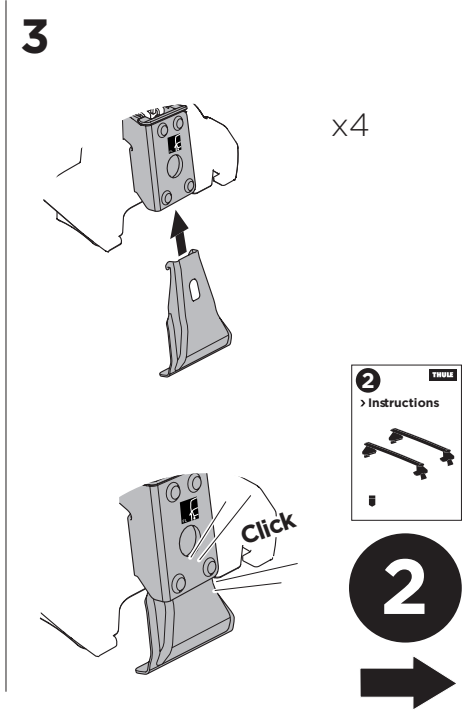

1

Kit 145171

FIAT 500L, 5-dr Hatchback, 12-

ISO 11154-E