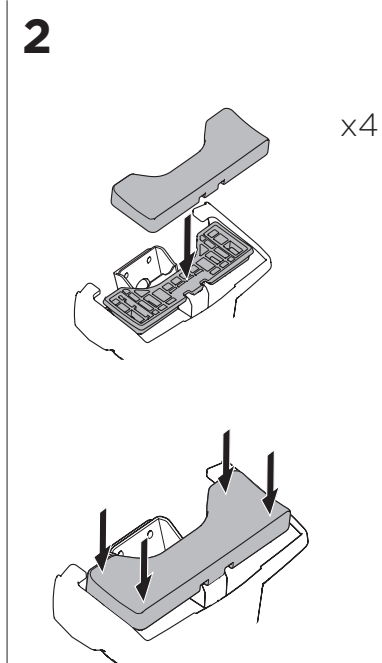

1

Kit 145172

PEUGEOT 208, 5-dr Hatchback, 12-

ISO 11154-E

THULE WingBar Evo	THULE WingBar Edge	THULE WingBar	THULE SquareBar	Evo X (scale)	Edge X (scale)
PEUGEOT 208, 5-dr Hatchback, 12-				34	K

THULE ProBar	THULE SlideBar	X (mm/inch)		
PEUGEOT 208, 5-dr Hatchback, 12-		991 mm / 39		

THULE WingBar Evo	THULE WingBar Edge	THULE WingBar	THULE SquareBar	Evo Y (scale)	Edge Y (scale)
PEUGEOT 208, 5-dr Hatchback, 12-				29,5	B

THULE ProBar	THULE SlideBar	Y (mm/inch)		
PEUGEOT 208, 5-dr Hatchback, 12-		946 mm / 37 1/4"		

	W (mm/inch)	Z (mm/inch)
PEUGEOT 208, 5-dr Hatchback, 12-	716 mm / 28 1/4"	254 mm / 10"