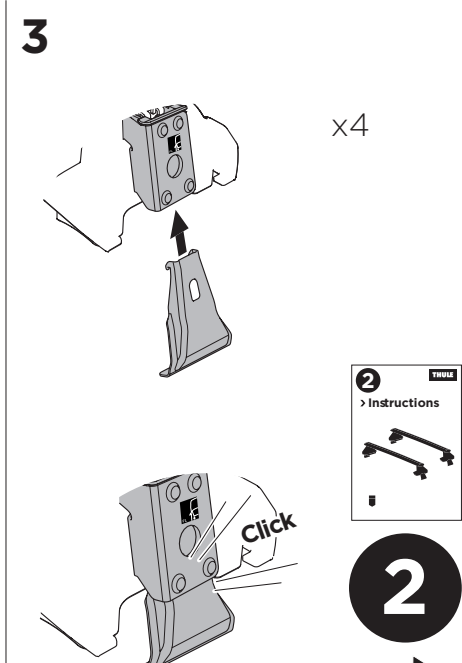

1

Kit 145172

PEUGEOT 208, 5-dr Hatchback, 12-

ISO 11154-E

THULE WingBar Evo	THULE WingBar Edge	THULE WingBar	THULE SquareBar	Evo X (scale)	Edge X (scale)
PEUGEOT 208, 5-dr Hatchback, 12-				34	K

THULE ProBar	THULE SlideBar	X (mm/inch)		
PEUGEOT 208, 5-dr Hatchback, 12-		991 mm / 39		

THULE WingBar Evo	THULE WingBar Edge	THULE WingBar	THULE SquareBar	Evo Y (scale)	Edge Y (scale)
PEUGEOT 208, 5-dr Hatchback, 12-				29,5	B

THULE ProBar	THULE SlideBar	Y (mm/inch)		
PEUGEOT 208, 5-dr Hatchback, 12-		946 mm / 37 1/4"		

	W (mm/inch)	Z (mm/inch)
PEUGEOT 208, 5-dr Hatchback, 12-	716 mm / 28 1/4"	254 mm / 10"