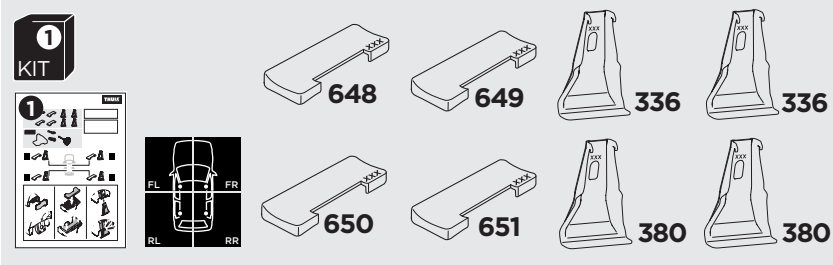

1

Kit 145172

PEUGEOT 208, 5-dr Hatchback, 12-

ISO 11154-E

THULE WingBar Evo	THULE WingBar Edge	THULE WingBar	THULE SquareBar	Evo X (scale)	Edge X (scale)
PEUGEOT 208, 5-dr Hatchback, 12-				34	K

THULE ProBar	THULE SlideBar	X (mm/inch)		
PEUGEOT 208, 5-dr Hatchback, 12-		991 mm / 39		

THULE WingBar Evo	THULE WingBar Edge	THULE WingBar	THULE SquareBar	Evo Y (scale)	Edge Y (scale)
PEUGEOT 208, 5-dr Hatchback, 12-				29,5	B

THULE ProBar	THULE SlideBar	Y (mm/inch)		
PEUGEOT 208, 5-dr Hatchback, 12-		946 mm / 37 1/4"		

	W (mm/inch)	Z (mm/inch)
PEUGEOT 208, 5-dr Hatchback, 12-	716 mm / 28 1/4"	254 mm / 10"