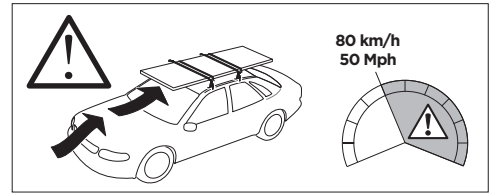

1

Kit 145172

PEUGEOT 208, 5-dr Hatchback, 12-

ISO 11154-E