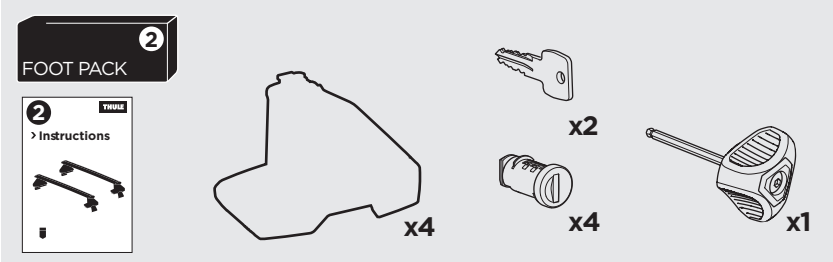

1

Kit 145172

PEUGEOT 208, 5-dr Hatchback, 12-

ISO 11154-E

THULE WingBar Evo	THULE WingBar Edge	THULE WingBar	THULE SquareBar	Evo X (scale)	Edge X (scale)
PEUGEOT 208, 5-dr Hatchback, 12-				34	K

THULE ProBar	THULE SlideBar	X (mm/inch)		
PEUGEOT 208, 5-dr Hatchback, 12-		991 mm / 39		

THULE WingBar Evo	THULE WingBar Edge	THULE WingBar	THULE SquareBar	Evo Y (scale)	Edge Y (scale)
PEUGEOT 208, 5-dr Hatchback, 12-				29,5	B

THULE ProBar	THULE SlideBar	Y (mm/inch)		
PEUGEOT 208, 5-dr Hatchback, 12-		946 mm / 37 1/4"		

	W (mm/inch)	Z (mm/inch)
PEUGEOT 208, 5-dr Hatchback, 12-	716 mm / 28 1/4"	254 mm / 10"