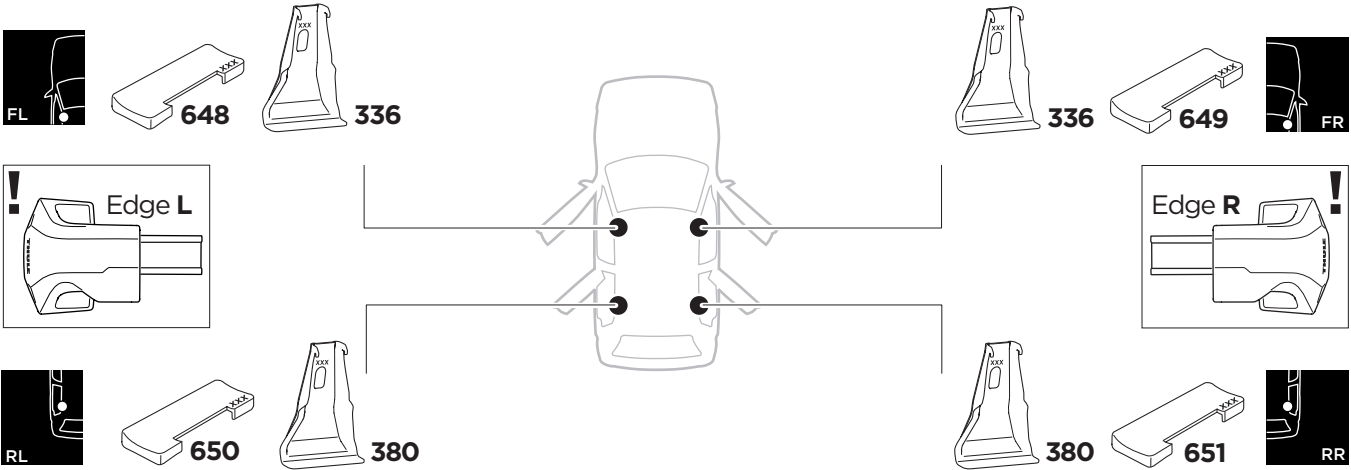

1

Kit 145172

PEUGEOT 208, 5-dr Hatchback, 12-

ISO 11154-E

THULE WingBar Evo	THULE WingBar Edge	THULE WingBar	THULE SquareBar	Evo X (scale)	Edge X (scale)
PEUGEOT 208, 5-dr Hatchback, 12-				34	K

THULE ProBar	THULE SlideBar	X (mm/inch)		
PEUGEOT 208, 5-dr Hatchback, 12-		991 mm / 39		

THULE WingBar Evo	THULE WingBar Edge	THULE WingBar	THULE SquareBar	Evo Y (scale)	Edge Y (scale)
PEUGEOT 208, 5-dr Hatchback, 12-				29,5	B

THULE ProBar	THULE SlideBar	Y (mm/inch)		
PEUGEOT 208, 5-dr Hatchback, 12-		946 mm / 37 1/4"		

	W (mm/inch)	Z (mm/inch)
PEUGEOT 208, 5-dr Hatchback, 12-	716 mm / 28 1/4"	254 mm / 10"