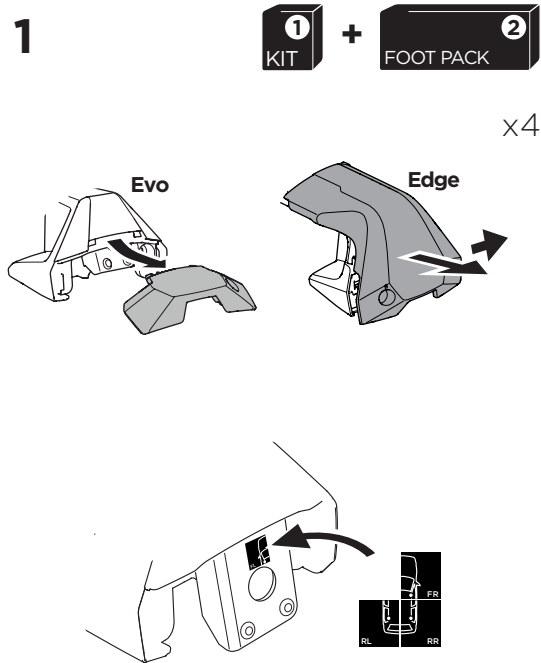

1

Kit 145172

PEUGEOT 208, 5-dr Hatchback, 12-

ISO 11154-E

THULE WingBar Evo	THULE WingBar Edge	THULE WingBar	THULE SquareBar	Evo X (scale)	Edge X (scale)
PEUGEOT 208, 5-dr Hatchback, 12-				34	K

THULE ProBar	THULE SlideBar	X (mm/inch)		
PEUGEOT 208, 5-dr Hatchback, 12-		991 mm / 39		

THULE WingBar Evo	THULE WingBar Edge	THULE WingBar	THULE SquareBar	Evo Y (scale)	Edge Y (scale)
PEUGEOT 208, 5-dr Hatchback, 12-				29,5	B

THULE ProBar	THULE SlideBar	Y (mm/inch)		
PEUGEOT 208, 5-dr Hatchback, 12-		946 mm / 37 1/4"		

	W (mm/inch)	Z (mm/inch)
PEUGEOT 208, 5-dr Hatchback, 12-	716 mm / 28 1/4"	254 mm / 10"