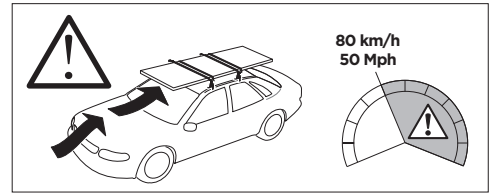

1

Kit 145173

FORD S-Max, 5-dr MPV, 06-15*

* Without fixpoint and with glassroof

ISO 11154-E

THULE WingBar Evo	THULE WingBar Edge	THULE WingBar	THULE SquareBar	Evo X (scale)	Edge X (scale)
FORD S-Max, 5-dr MPV, 06-15*				56	C
THULE ProBar	THULE SlideBar				X (mm/inch)
FORD S-Max, 5-dr MPV, 06-15*				1211 mm / 47 5/8"	

THULE WingBar Evo	THULE WingBar Edge	THULE WingBar	THULE SquareBar	Evo Y (scale)	Edge Y (scale)
FORD S-Max, 5-dr MPV, 06-15*				50	O
THULE ProBar	THULE SlideBar				Y (mm/inch)
FORD S-Max, 5-dr MPV, 06-15*				1151 mm / 45 3/8"	

	W (mm/inch)	Z (mm/inch)
FORD S-Max, 5-dr MPV, 06-15*	800 mm / 31 1/2"	360 mm / 14 1/8"