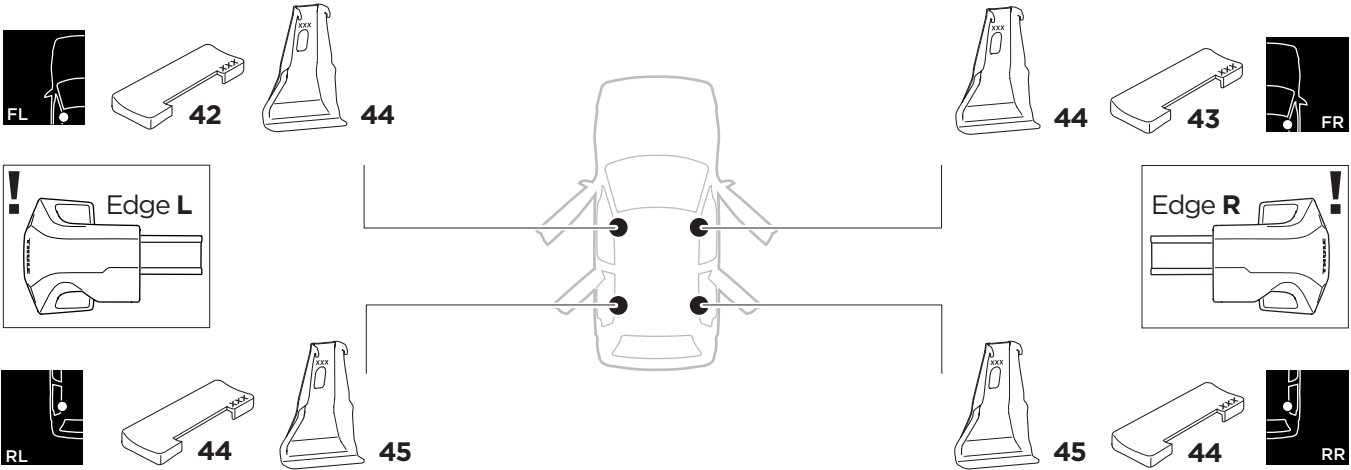

1

Kit 145173

FORD S-Max, 5-dr MPV, 06-15*

* Without fixpoint and with glassroof

ISO 11154-E

THULE WingBar Evo	THULE WingBar Edge	THULE WingBar	THULE SquareBar	Evo X (scale)	Edge X (scale)
FORD S-Max, 5-dr MPV, 06-15*				56	C
THULE ProBar	THULE SlideBar				X (mm/inch)
FORD S-Max, 5-dr MPV, 06-15*				1211 mm / 47 5/8"	

THULE WingBar Evo	THULE WingBar Edge	THULE WingBar	THULE SquareBar	Evo Y (scale)	Edge Y (scale)
FORD S-Max, 5-dr MPV, 06-15*				50	O
THULE ProBar	THULE SlideBar				Y (mm/inch)
FORD S-Max, 5-dr MPV, 06-15*				1151 mm / 45 3/8"	

	W (mm/inch)	Z (mm/inch)
FORD S-Max, 5-dr MPV, 06-15*	800 mm / 31 1/2"	360 mm / 14 1/8"