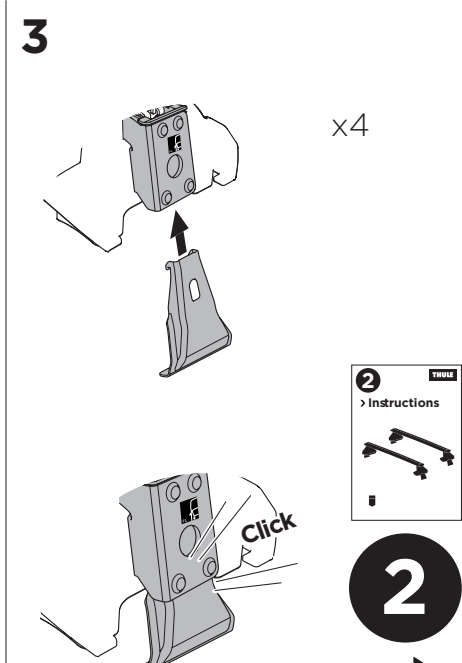

1

Kit 145173

FORD S-Max, 5-dr MPV, 06-15*

* Without fixpoint and with glassroof

ISO 11154-E

THULE WingBar Evo	THULE WingBar Edge	THULE WingBar	THULE SquareBar	Evo X (scale)	Edge X (scale)
FORD S-Max, 5-dr MPV, 06-15*				56	C
THULE ProBar	THULE SlideBar				X (mm/inch)
FORD S-Max, 5-dr MPV, 06-15*				1211 mm / 47 5/8"	

THULE WingBar Evo	THULE WingBar Edge	THULE WingBar	THULE SquareBar	Evo Y (scale)	Edge Y (scale)
FORD S-Max, 5-dr MPV, 06-15*				50	O
THULE ProBar	THULE SlideBar				Y (mm/inch)
FORD S-Max, 5-dr MPV, 06-15*				1151 mm / 45 3/8"	

	W (mm/inch)	Z (mm/inch)
FORD S-Max, 5-dr MPV, 06-15*	800 mm / 31 1/2"	360 mm / 14 1/8"