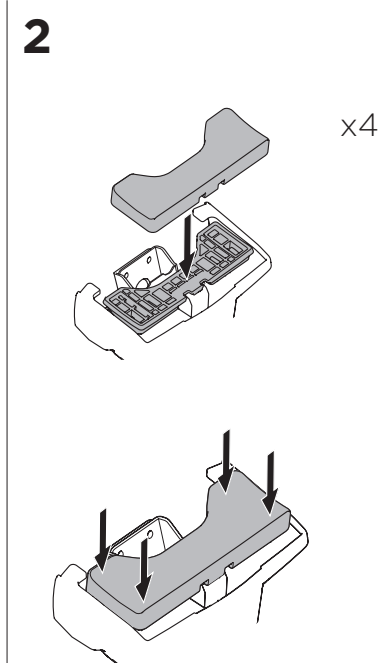

1

Kit 145173

FORD S-Max, 5-dr MPV, 06-15*

* Without fixpoint and with glassroof

ISO 11154-E

THULE WingBar Evo	THULE WingBar Edge	THULE WingBar	THULE SquareBar	Evo X (scale)	Edge X (scale)
FORD S-Max, 5-dr MPV, 06-15*				56	C
THULE ProBar	THULE SlideBar				X (mm/inch)
FORD S-Max, 5-dr MPV, 06-15*				1211 mm / 47 5/8"	

THULE WingBar Evo	THULE WingBar Edge	THULE WingBar	THULE SquareBar	Evo Y (scale)	Edge Y (scale)
FORD S-Max, 5-dr MPV, 06-15*				50	O
THULE ProBar	THULE SlideBar				Y (mm/inch)
FORD S-Max, 5-dr MPV, 06-15*				1151 mm / 45 3/8"	

	W (mm/inch)	Z (mm/inch)
FORD S-Max, 5-dr MPV, 06-15*	800 mm / 31 1/2"	360 mm / 14 1/8"