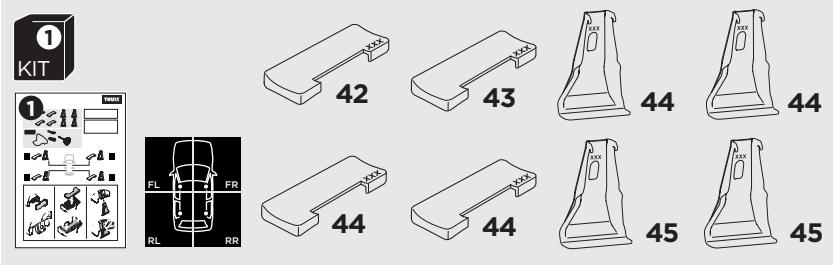

1

Kit 145173

FORD S-Max, 5-dr MPV, 06-15*

* Without fixpoint and with glassroof

ISO 11154-E

THULE WingBar Evo	THULE WingBar Edge	THULE WingBar	THULE SquareBar	Evo X (scale)	Edge X (scale)
FORD S-Max, 5-dr MPV, 06-15*				56	C
THULE ProBar	THULE SlideBar				X (mm/inch)
FORD S-Max, 5-dr MPV, 06-15*				1211 mm / 47 5/8"	

THULE WingBar Evo	THULE WingBar Edge	THULE WingBar	THULE SquareBar	Evo Y (scale)	Edge Y (scale)
FORD S-Max, 5-dr MPV, 06-15*				50	O
THULE ProBar	THULE SlideBar				Y (mm/inch)
FORD S-Max, 5-dr MPV, 06-15*				1151 mm / 45 3/8"	

	W (mm/inch)	Z (mm/inch)
FORD S-Max, 5-dr MPV, 06-15*	800 mm / 31 1/2"	360 mm / 14 1/8"