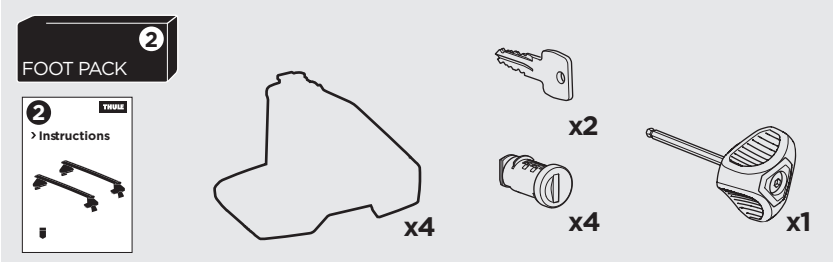

1

Kit 145173

FORD S-Max, 5-dr MPV, 06-15*

* Without fixpoint and with glassroof

ISO 11154-E

THULE WingBar Evo	THULE WingBar Edge	THULE WingBar	THULE SquareBar	Evo X (scale)	Edge X (scale)
FORD S-Max, 5-dr MPV, 06-15*				56	C
THULE ProBar	THULE SlideBar				X (mm/inch)
FORD S-Max, 5-dr MPV, 06-15*				1211 mm / 47 5/8"	

THULE WingBar Evo	THULE WingBar Edge	THULE WingBar	THULE SquareBar	Evo Y (scale)	Edge Y (scale)
FORD S-Max, 5-dr MPV, 06-15*				50	O
THULE ProBar	THULE SlideBar				Y (mm/inch)
FORD S-Max, 5-dr MPV, 06-15*				1151 mm / 45 3/8"	

	W (mm/inch)	Z (mm/inch)
FORD S-Max, 5-dr MPV, 06-15*	800 mm / 31 1/2"	360 mm / 14 1/8"