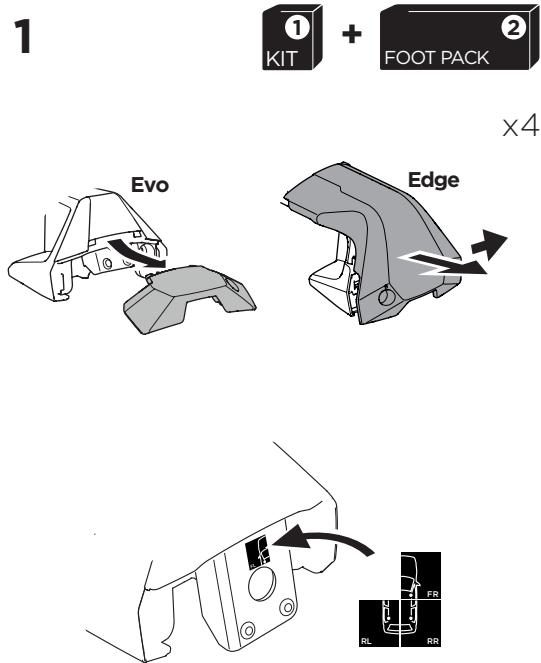

1

Kit 145173

FORD S-Max, 5-dr MPV, 06-15*

* Without fixpoint and with glassroof

ISO 11154-E

THULE WingBar Evo	THULE WingBar Edge	THULE WingBar	THULE SquareBar	Evo X (scale)	Edge X (scale)
FORD S-Max, 5-dr MPV, 06-15*				56	C
THULE ProBar	THULE SlideBar				X (mm/inch)
FORD S-Max, 5-dr MPV, 06-15*				1211 mm / 47 5/8"	

THULE WingBar Evo	THULE WingBar Edge	THULE WingBar	THULE SquareBar	Evo Y (scale)	Edge Y (scale)
FORD S-Max, 5-dr MPV, 06-15*				50	O
THULE ProBar	THULE SlideBar				Y (mm/inch)
FORD S-Max, 5-dr MPV, 06-15*				1151 mm / 45 3/8"	

	W (mm/inch)	Z (mm/inch)
FORD S-Max, 5-dr MPV, 06-15*	800 mm / 31 1/2"	360 mm / 14 1/8"