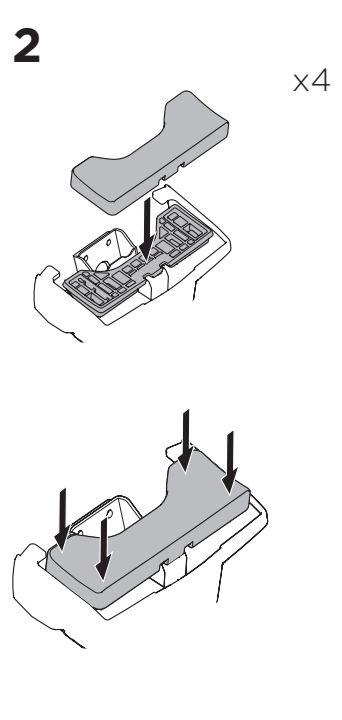

1

Kit 145395

BMW iX2, 5-dr SUV, 24-

BMW X2, 5-dr SUV, 24-

ISO 11154-E

Bring your life
thule.com

THULE WingBar Evo	THULE WingBar Edge	THULE WingBar	THULE SquareBar Evo	Evo X (scale)	Edge X (scale)
BMW iX2, 5-dr SUV, 24-				47	C
BMW X2, 5-dr SUV, 24-				47	C

THULE ProBar Evo	THULE SlideBar Evo	X (mm/inch)
BMW iX2, 5-dr SUV, 24-		1121 mm / 44 1/8"
BMW X2, 5-dr SUV, 24-		1121 mm / 44 1/8"

THULE WingBar Evo	THULE WingBar Edge	THULE WingBar	THULE SquareBar Evo	Evo Y (scale)	Edge Y (scale)
BMW iX2, 5-dr SUV, 24-				43,5	J
BMW X2, 5-dr SUV, 24-				43,5	J

THULE ProBar Evo	THULE SlideBar Evo	Y (mm/inch)
BMW iX2, 5-dr SUV, 24-		1086 mm / 42 3/4"
BMW X2, 5-dr SUV, 24-		1086 mm / 42 3/4"

	W (mm/inch)	Z (mm/inch)
BMW iX2, 5-dr SUV, 24-	650 mm / 25 5/8"	340 mm / 13 3/8"
BMW X2, 5-dr SUV, 24-	650 mm / 25 5/8"	340 mm / 13 3/8"