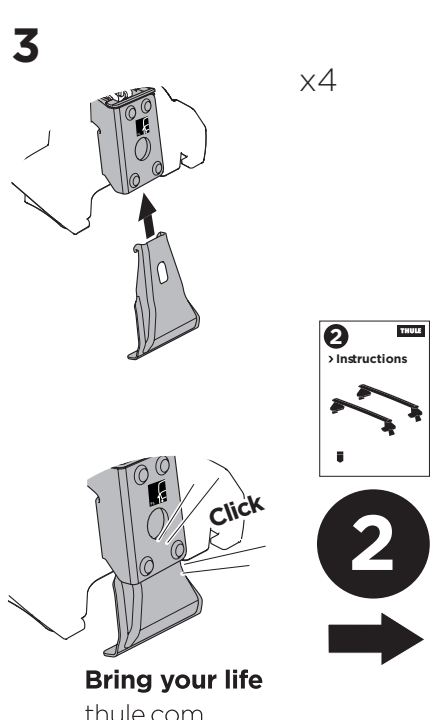

1

Kit 145395

BMW iX2, 5-dr SUV, 24-

BMW X2, 5-dr SUV, 24-

ISO 11154-E

Bring your life
thule.com

THULE WingBar Evo	THULE WingBar Edge	THULE WingBar	THULE SquareBar Evo	Evo X (scale)	Edge X (scale)
BMW iX2, 5-dr SUV, 24-				47	C
BMW X2, 5-dr SUV, 24-				47	C

THULE ProBar Evo	THULE SlideBar Evo	X (mm/inch)
BMW iX2, 5-dr SUV, 24-		1121 mm / 44 1/8"
BMW X2, 5-dr SUV, 24-		1121 mm / 44 1/8"

THULE WingBar Evo	THULE WingBar Edge	THULE WingBar	THULE SquareBar Evo	Evo Y (scale)	Edge Y (scale)
BMW iX2, 5-dr SUV, 24-				43,5	J
BMW X2, 5-dr SUV, 24-				43,5	J

THULE ProBar Evo	THULE SlideBar Evo	Y (mm/inch)
BMW iX2, 5-dr SUV, 24-		1086 mm / 42 3/4"
BMW X2, 5-dr SUV, 24-		1086 mm / 42 3/4"

	W (mm/inch)	Z (mm/inch)
BMW iX2, 5-dr SUV, 24-	650 mm / 25 5/8"	340 mm / 13 3/8"
BMW X2, 5-dr SUV, 24-	650 mm / 25 5/8"	340 mm / 13 3/8"