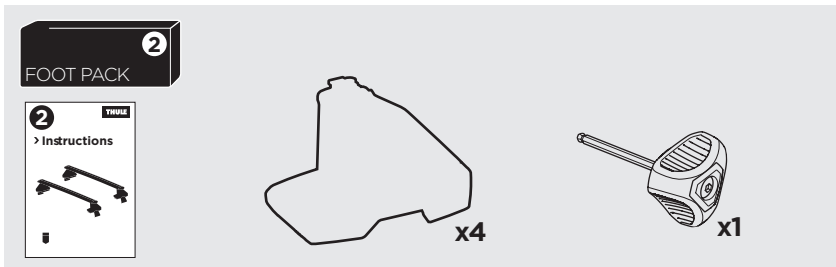

1

Kit 145395

BMW iX2, 5-dr SUV, 24-

BMW X2, 5-dr SUV, 24-

ISO 11154-E

Bring your life
thule.com

THULE WingBar Evo	THULE WingBar Edge	THULE WingBar	THULE SquareBar Evo	Evo X (scale)	Edge X (scale)
BMW iX2, 5-dr SUV, 24-				47	C
BMW X2, 5-dr SUV, 24-				47	C

THULE ProBar Evo	THULE SlideBar Evo	X (mm/inch)
BMW iX2, 5-dr SUV, 24-		1121 mm / 44 1/8"
BMW X2, 5-dr SUV, 24-		1121 mm / 44 1/8"

THULE WingBar Evo	THULE WingBar Edge	THULE WingBar	THULE SquareBar Evo	Evo Y (scale)	Edge Y (scale)
BMW iX2, 5-dr SUV, 24-				43,5	J
BMW X2, 5-dr SUV, 24-				43,5	J

THULE ProBar Evo	THULE SlideBar Evo	Y (mm/inch)
BMW iX2, 5-dr SUV, 24-		1086 mm / 42 3/4"
BMW X2, 5-dr SUV, 24-		1086 mm / 42 3/4"

	W (mm/inch)	Z (mm/inch)
BMW iX2, 5-dr SUV, 24-	650 mm / 25 5/8"	340 mm / 13 3/8"
BMW X2, 5-dr SUV, 24-	650 mm / 25 5/8"	340 mm / 13 3/8"