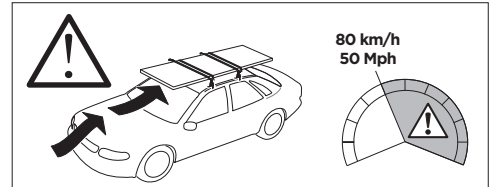

1

Kit 145395

BMW iX2, 5-dr SUV, 24-

BMW X2, 5-dr SUV, 24-

ISO 11154-E

Bring your life
thule.com

THULE WingBar Evo	THULE WingBar Edge	THULE WingBar	THULE SquareBar Evo	Evo X (scale)	Edge X (scale)
BMW iX2, 5-dr SUV, 24-				47	C
BMW X2, 5-dr SUV, 24-				47	C

THULE ProBar Evo	THULE SlideBar Evo	X (mm/inch)
BMW iX2, 5-dr SUV, 24-		1121 mm / 44 1/8"
BMW X2, 5-dr SUV, 24-		1121 mm / 44 1/8"

THULE WingBar Evo	THULE WingBar Edge	THULE WingBar	THULE SquareBar Evo	Evo Y (scale)	Edge Y (scale)
BMW iX2, 5-dr SUV, 24-				43,5	J
BMW X2, 5-dr SUV, 24-				43,5	J

THULE ProBar Evo	THULE SlideBar Evo	Y (mm/inch)
BMW iX2, 5-dr SUV, 24-		1086 mm / 42 3/4"
BMW X2, 5-dr SUV, 24-		1086 mm / 42 3/4"

	W (mm/inch)	Z (mm/inch)
BMW iX2, 5-dr SUV, 24-	650 mm / 25 5/8"	340 mm / 13 3/8"
BMW X2, 5-dr SUV, 24-	650 mm / 25 5/8"	340 mm / 13 3/8"