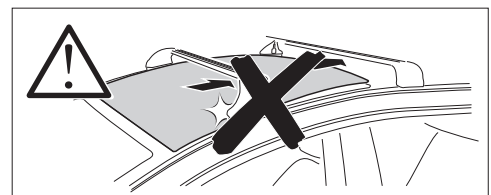

1

Kit 145395

BMW iX2, 5-dr SUV, 24-

BMW X2, 5-dr SUV, 24-

ISO 11154-E

Bring your life
thule.com

THULE WingBar Evo	THULE WingBar Edge	THULE WingBar	THULE SquareBar Evo	Evo X (scale)	Edge X (scale)
BMW iX2, 5-dr SUV, 24-				47	C
BMW X2, 5-dr SUV, 24-				47	C

THULE ProBar Evo	THULE SlideBar Evo	X (mm/inch)
BMW iX2, 5-dr SUV, 24-		1121 mm / 44 1/8"
BMW X2, 5-dr SUV, 24-		1121 mm / 44 1/8"

THULE WingBar Evo	THULE WingBar Edge	THULE WingBar	THULE SquareBar Evo	Evo Y (scale)	Edge Y (scale)
BMW iX2, 5-dr SUV, 24-				43,5	J
BMW X2, 5-dr SUV, 24-				43,5	J

THULE ProBar Evo	THULE SlideBar Evo	Y (mm/inch)
BMW iX2, 5-dr SUV, 24-		1086 mm / 42 3/4"
BMW X2, 5-dr SUV, 24-		1086 mm / 42 3/4"

	W (mm/inch)	Z (mm/inch)
BMW iX2, 5-dr SUV, 24-	650 mm / 25 5/8"	340 mm / 13 3/8"
BMW X2, 5-dr SUV, 24-	650 mm / 25 5/8"	340 mm / 13 3/8"