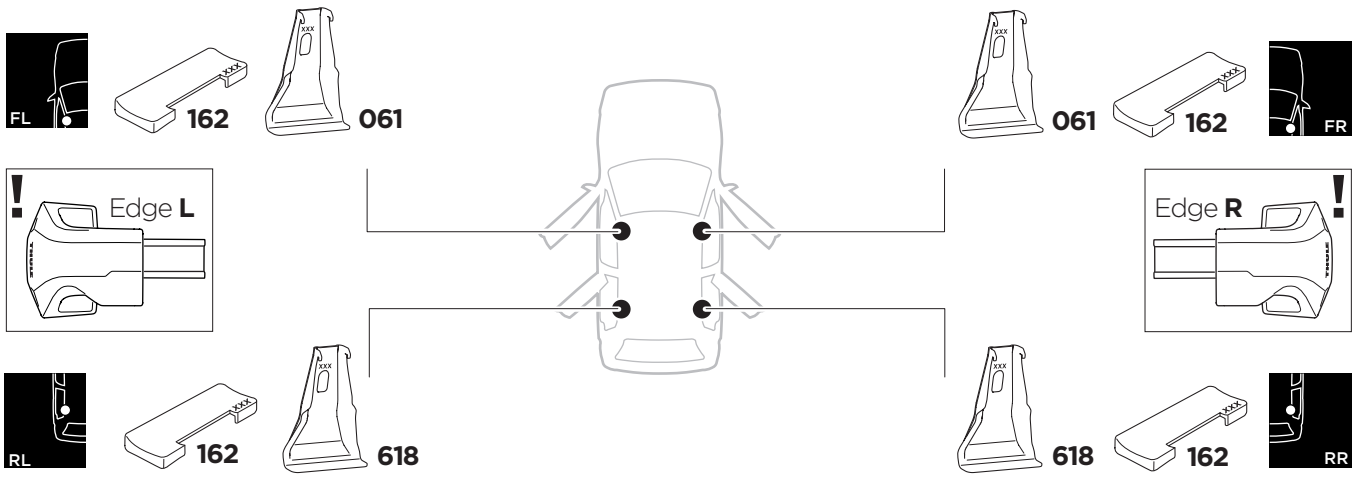

1

Kit 145395

BMW iX2, 5-dr SUV, 24-

BMW X2, 5-dr SUV, 24-

ISO 11154-E

Bring your life
thule.com

THULE WingBar Evo	THULE WingBar Edge	THULE WingBar	THULE SquareBar Evo	Evo X (scale)	Edge X (scale)
BMW iX2, 5-dr SUV, 24-				47	C
BMW X2, 5-dr SUV, 24-				47	C

THULE ProBar Evo	THULE SlideBar Evo	X (mm/inch)
BMW iX2, 5-dr SUV, 24-		1121 mm / 44 1/8"
BMW X2, 5-dr SUV, 24-		1121 mm / 44 1/8"

THULE WingBar Evo	THULE WingBar Edge	THULE WingBar	THULE SquareBar Evo	Evo Y (scale)	Edge Y (scale)
BMW iX2, 5-dr SUV, 24-				43,5	J
BMW X2, 5-dr SUV, 24-				43,5	J

THULE ProBar Evo	THULE SlideBar Evo	Y (mm/inch)
BMW iX2, 5-dr SUV, 24-		1086 mm / 42 3/4"
BMW X2, 5-dr SUV, 24-		1086 mm / 42 3/4"

	W (mm/inch)	Z (mm/inch)
BMW iX2, 5-dr SUV, 24-	650 mm / 25 5/8"	340 mm / 13 3/8"
BMW X2, 5-dr SUV, 24-	650 mm / 25 5/8"	340 mm / 13 3/8"