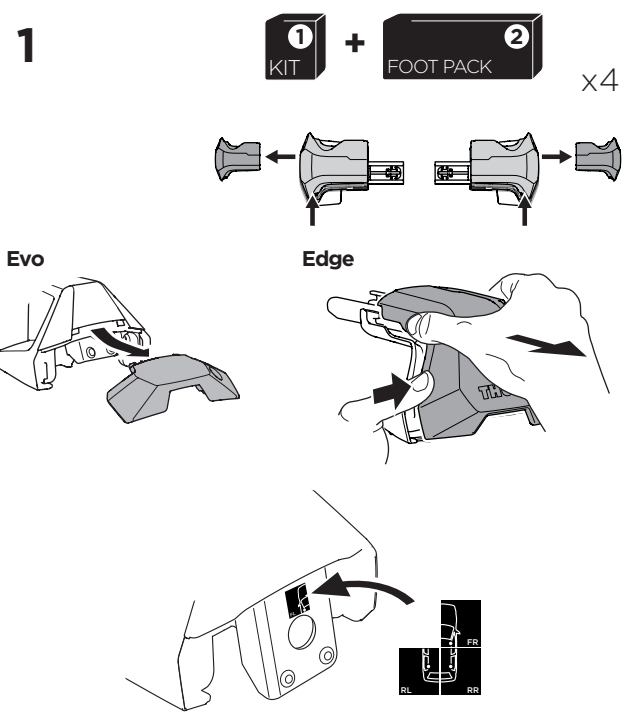

1

Kit 145395

BMW iX2, 5-dr SUV, 24-

BMW X2, 5-dr SUV, 24-

ISO 11154-E

Bring your life
thule.com

THULE WingBar Evo	THULE WingBar Edge	THULE WingBar	THULE SquareBar Evo	Evo X (scale)	Edge X (scale)
BMW iX2, 5-dr SUV, 24-				47	C
BMW X2, 5-dr SUV, 24-				47	C

THULE ProBar Evo	THULE SlideBar Evo	X (mm/inch)
BMW iX2, 5-dr SUV, 24-		1121 mm / 44 1/8"
BMW X2, 5-dr SUV, 24-		1121 mm / 44 1/8"

THULE WingBar Evo	THULE WingBar Edge	THULE WingBar	THULE SquareBar Evo	Evo Y (scale)	Edge Y (scale)
BMW iX2, 5-dr SUV, 24-				43,5	J
BMW X2, 5-dr SUV, 24-				43,5	J

THULE ProBar Evo	THULE SlideBar Evo	Y (mm/inch)
BMW iX2, 5-dr SUV, 24-		1086 mm / 42 3/4"
BMW X2, 5-dr SUV, 24-		1086 mm / 42 3/4"

	W (mm/inch)	Z (mm/inch)
BMW iX2, 5-dr SUV, 24-	650 mm / 25 5/8"	340 mm / 13 3/8"
BMW X2, 5-dr SUV, 24-	650 mm / 25 5/8"	340 mm / 13 3/8"