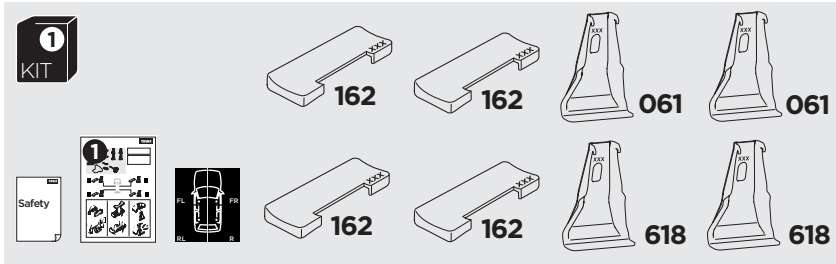

1

Kit 145395

BMW iX2, 5-dr SUV, 24-

BMW X2, 5-dr SUV, 24-

ISO 11154-E

Bring your life
thule.com

THULE WingBar Evo	THULE WingBar Edge	THULE WingBar	THULE SquareBar Evo	Evo X (scale)	Edge X (scale)
BMW iX2, 5-dr SUV, 24-				47	C
BMW X2, 5-dr SUV, 24-				47	C

THULE ProBar Evo	THULE SlideBar Evo	X (mm/inch)
BMW iX2, 5-dr SUV, 24-		1121 mm / 44 1/8"
BMW X2, 5-dr SUV, 24-		1121 mm / 44 1/8"

THULE WingBar Evo	THULE WingBar Edge	THULE WingBar	THULE SquareBar Evo	Evo Y (scale)	Edge Y (scale)
BMW iX2, 5-dr SUV, 24-				43,5	J
BMW X2, 5-dr SUV, 24-				43,5	J

THULE ProBar Evo	THULE SlideBar Evo	Y (mm/inch)
BMW iX2, 5-dr SUV, 24-		1086 mm / 42 3/4"
BMW X2, 5-dr SUV, 24-		1086 mm / 42 3/4"

	W (mm/inch)	Z (mm/inch)
BMW iX2, 5-dr SUV, 24-	650 mm / 25 5/8"	340 mm / 13 3/8"
BMW X2, 5-dr SUV, 24-	650 mm / 25 5/8"	340 mm / 13 3/8"