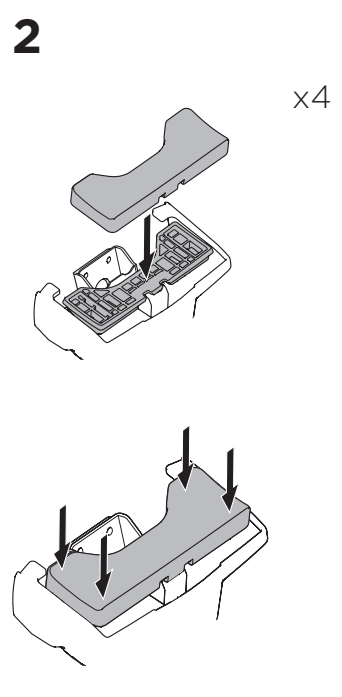

1

Kit 145412

DACIA Logan (Mk. III), 4-dr Sedan, 21-

ISO 11154-E

5565096001

Bring your life
thule.com

THULE WingBar Evo	THULE WingBar Edge	THULE WingBar	THULE SquareBar Evo	Evo X (scale)	Edge X (scale)
DACIA Logan (Mk. III), 4-dr Sedan, 21-				41,5	N

THULE ProBar Evo	THULE SlideBar Evo	X (mm/inch)		
DACIA Logan (Mk. III), 4-dr Sedan, 21-		1066 mm / 42"		

THULE WingBar Evo	THULE WingBar Edge	THULE WingBar	THULE SquareBar Evo	Evo Y (scale)	Edge Y (scale)
DACIA Logan (Mk. III), 4-dr Sedan, 21-				37,5	D

THULE ProBar Evo	THULE SlideBar Evo	Y (mm/inch)		
DACIA Logan (Mk. III), 4-dr Sedan, 21-		1026 mm / 40 3/8"		

	W (mm/inch)	Z (mm/inch)
DACIA Logan (Mk. III), 4-dr Sedan, 21-	755 mm / 29 3/4"	240 mm / 9 1/2"