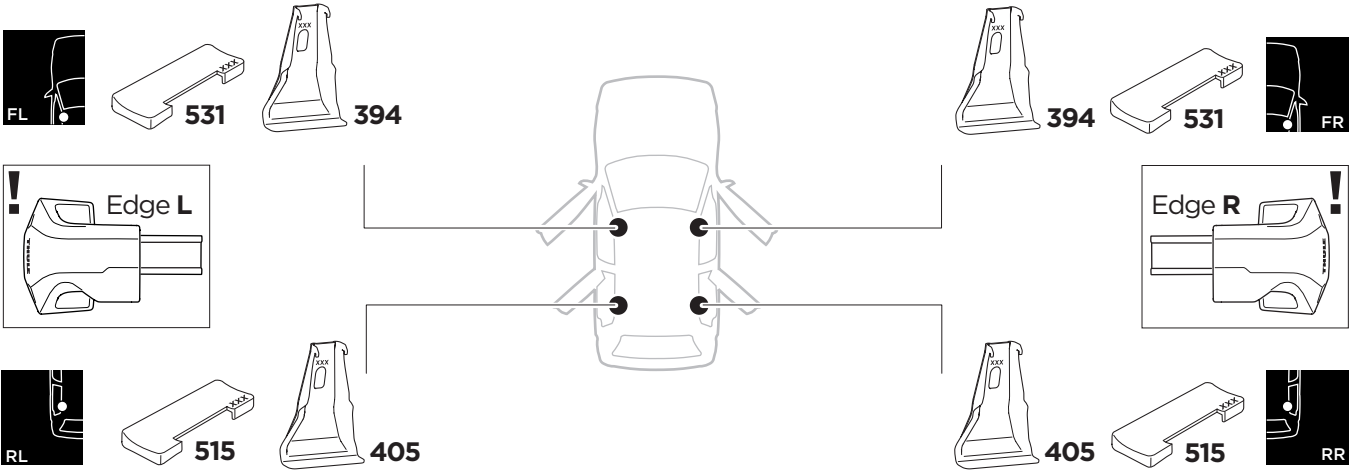

1

Kit 145412

DACIA Logan (Mk. III), 4-dr Sedan, 21-

ISO 11154-E

5565096001

Bring your life
thule.com

THULE WingBar Evo	THULE WingBar Edge	THULE WingBar	THULE SquareBar Evo	Evo X (scale)	Edge X (scale)
DACIA Logan (Mk. III), 4-dr Sedan, 21-				41,5	N

THULE ProBar Evo	THULE SlideBar Evo	X (mm/inch)		
DACIA Logan (Mk. III), 4-dr Sedan, 21-		1066 mm / 42"		

THULE WingBar Evo	THULE WingBar Edge	THULE WingBar	THULE SquareBar Evo	Evo Y (scale)	Edge Y (scale)
DACIA Logan (Mk. III), 4-dr Sedan, 21-				37,5	D

THULE ProBar Evo	THULE SlideBar Evo	Y (mm/inch)		
DACIA Logan (Mk. III), 4-dr Sedan, 21-		1026 mm / 40 3/8"		

	W (mm/inch)	Z (mm/inch)
DACIA Logan (Mk. III), 4-dr Sedan, 21-	755 mm / 29 3/4"	240 mm / 9 1/2"