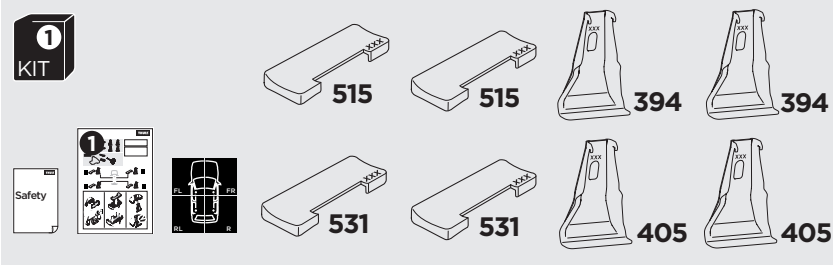

1

Kit 145412

DACIA Logan (Mk. III), 4-dr Sedan, 21-

ISO 11154-E

5565096001

Bring your life
thule.com

THULE WingBar Evo	THULE WingBar Edge	THULE WingBar	THULE SquareBar Evo	Evo X (scale)	Edge X (scale)
DACIA Logan (Mk. III), 4-dr Sedan, 21-				41,5	N

THULE ProBar Evo	THULE SlideBar Evo	X (mm/inch)		
DACIA Logan (Mk. III), 4-dr Sedan, 21-		1066 mm / 42"		

THULE WingBar Evo	THULE WingBar Edge	THULE WingBar	THULE SquareBar Evo	Evo Y (scale)	Edge Y (scale)
DACIA Logan (Mk. III), 4-dr Sedan, 21-				37,5	D

THULE ProBar Evo	THULE SlideBar Evo	Y (mm/inch)		
DACIA Logan (Mk. III), 4-dr Sedan, 21-		1026 mm / 40 3/8"		

	W (mm/inch)	Z (mm/inch)
DACIA Logan (Mk. III), 4-dr Sedan, 21-	755 mm / 29 3/4"	240 mm / 9 1/2"