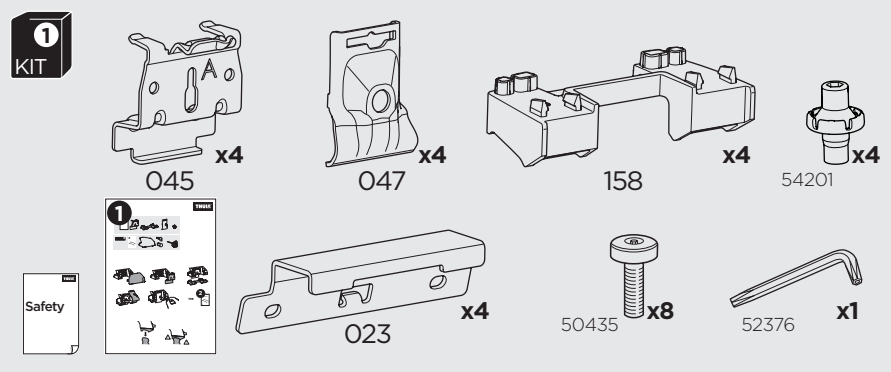

## Kit 186195

ACURA ZDX, 5-dr SUV, 24-  
CHEVROLET Blazer EV, 5-dr SUV, 24-  
HONDA Prologue, 5-dr SUV, 24-

ISO 11154-E

This kit is only for vehicles with flush railing.

**1** KIT + **2** FOOT PACK

**1**

Evo

Edge

**2**

**3**

**4**

**5**

**2** THULE

> Instructions

**2**