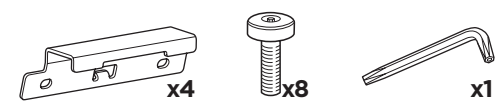

## Kit 186195

ACURA ZDX, 5-dr SUV, 24-  
CHEVROLET Blazer EV, 5-dr SUV, 24-  
HONDA Prologue, 5-dr SUV, 24-

ISO 11154-E

This kit is only for vehicles with flush railing.

**1** KIT + **2** FOOT PACK

**1**

Evo