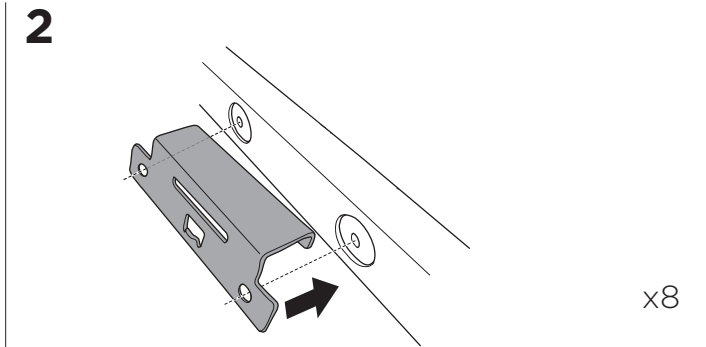

## Kit 186195

ACURA ZDX, 5-dr SUV, 24-  
CHEVROLET Blazer EV, 5-dr SUV, 24-  
HONDA Prologue, 5-dr SUV, 24-

ISO 11154-E

This kit is only for vehicles with flush railing.

**1** KIT + **2** FOOT PACK

**1**

Evo