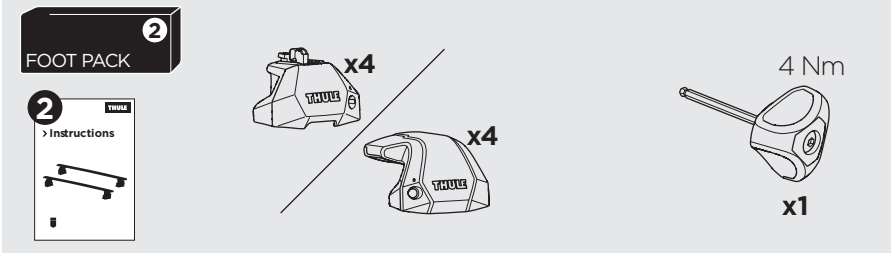

## Kit 186195

ACURA ZDX, 5-dr SUV, 24-  
CHEVROLET Blazer EV, 5-dr SUV, 24-  
HONDA Prologue, 5-dr SUV, 24-

ISO 11154-E

This kit is only for vehicles with flush railing.

**1** KIT + **2** FOOT PACK

**1**

Evo