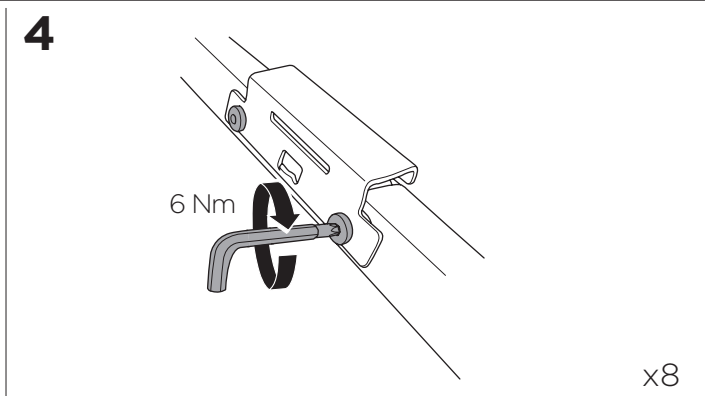

## Kit 186195

ACURA ZDX, 5-dr SUV, 24-  
CHEVROLET Blazer EV, 5-dr SUV, 24-  
HONDA Prologue, 5-dr SUV, 24-

ISO 11154-E

This kit is only for vehicles with flush railing.

**1** KIT + **2** FOOT PACK

**1**

Evo