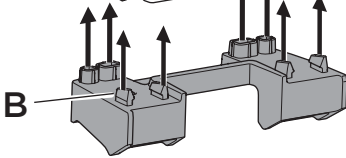

## Kit 186195

ACURA ZDX, 5-dr SUV, 24-  
CHEVROLET Blazer EV, 5-dr SUV, 24-  
HONDA Prologue, 5-dr SUV, 24-

ISO 11154-E

This kit is only for vehicles with flush railing.

**1** KIT + **2** FOOT PACK

**1**

Evo

Edge

**2**

**3**

**4**

**5**

**2** THULE

> Instructions

**2**