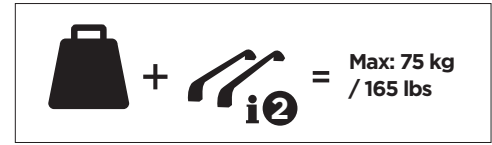

## Kit 186195

ACURA ZDX, 5-dr SUV, 24-  
CHEVROLET Blazer EV, 5-dr SUV, 24-  
HONDA Prologue, 5-dr SUV, 24-

ISO 11154-E

This kit is only for vehicles with flush railing.

**1** KIT + **2** FOOT PACK

**1**

Evo