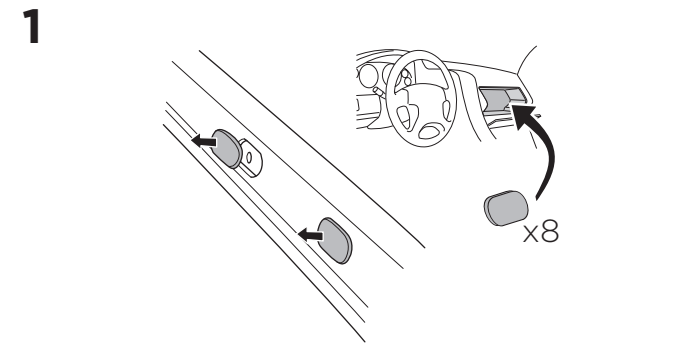

## Kit 186195

ACURA ZDX, 5-dr SUV, 24-  
CHEVROLET Blazer EV, 5-dr SUV, 24-  
HONDA Prologue, 5-dr SUV, 24-

ISO 11154-E

This kit is only for vehicles with flush railing.

**1** KIT + **2** FOOT PACK

**1**

Evo