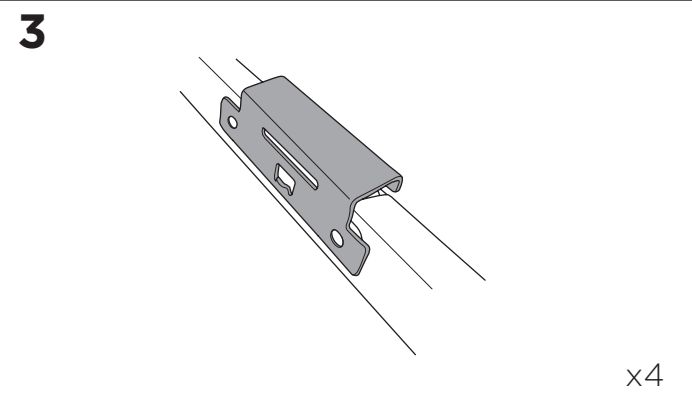

## Kit 186195

ACURA ZDX, 5-dr SUV, 24-  
CHEVROLET Blazer EV, 5-dr SUV, 24-  
HONDA Prologue, 5-dr SUV, 24-

ISO 11154-E

This kit is only for vehicles with flush railing.

**1** KIT + **2** FOOT PACK

**1**

Evo