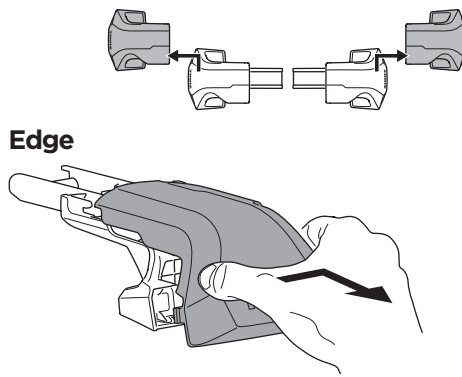

## Kit 186195

ACURA ZDX, 5-dr SUV, 24-  
CHEVROLET Blazer EV, 5-dr SUV, 24-  
HONDA Prologue, 5-dr SUV, 24-

ISO 11154-E

This kit is only for vehicles with flush railing.

**1** KIT + **2** FOOT PACK

**1**

Evo

Edge

**2**

**3**

**4**

**5**

**2** THULE

> Instructions

**2**