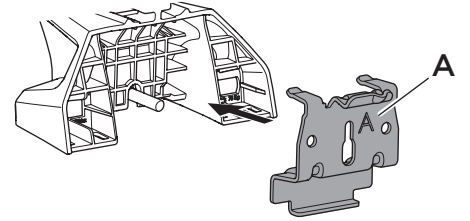

## Kit 186195

ACURA ZDX, 5-dr SUV, 24-  
CHEVROLET Blazer EV, 5-dr SUV, 24-  
HONDA Prologue, 5-dr SUV, 24-

ISO 11154-E

This kit is only for vehicles with flush railing.

**1** KIT + **2** FOOT PACK

**1**

Evo

Edge

**2**

**3**

**4**

**5**

**2** THULE

> Instructions

**2**