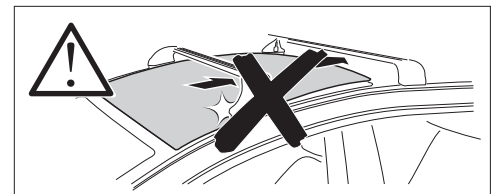

1

Kit 186197

LINCOLN Navigator, 5-dr SUV, 25-

ISO 11154-E

This kit is only for vehicles with flush railing.

1 KIT
Safety

O43 x4 160 x4 O91 x4 Spare Part 54201 x4

Max: 75 kg / 165 lbs

Max 130 km/h / 80 Mph

2 FOOT PACK
> Instructions

THULE x4 4 Nm x1

80 km/h / 50 Mph

1 KIT + **2 FOOT PACK**

1 Evo Edge

2

3 **4** **5**