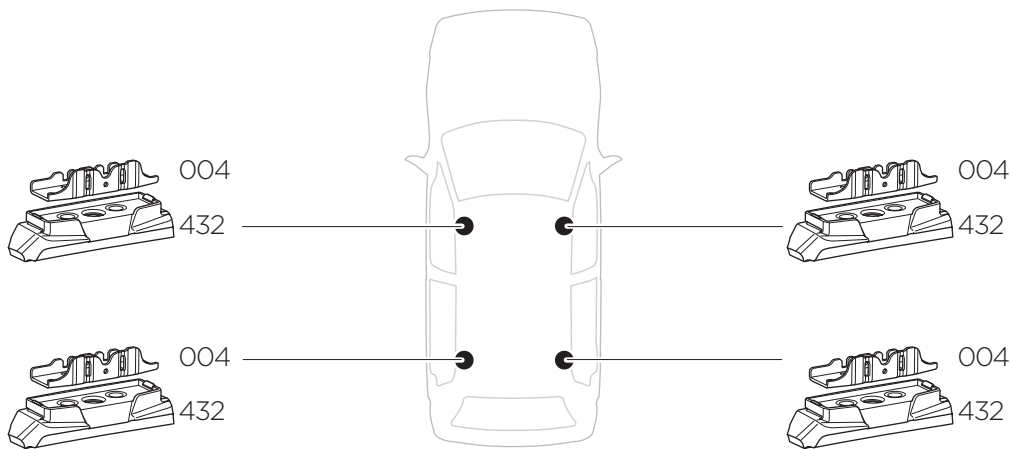

1

Kit 187190

FORD Tourneo Courier (Mk. II), 5-dr MPV, 24-
 FORD Transit Courier (Mk. II), 4/5-dr Van, 24-

This kit is only for vehicles with fixpoint mounting.

1
KIT

004 x4
 432 x4
 30113 x1
 x4

Safety

7 kg
15,4 lbs = Max: 100 kg / 220 lbs

Max 130 km/h
80 Mph

80 km/h
50 Mph

2
FOOT PACK

4 Nm
 x4
 x1

> Instructions

3

4

i