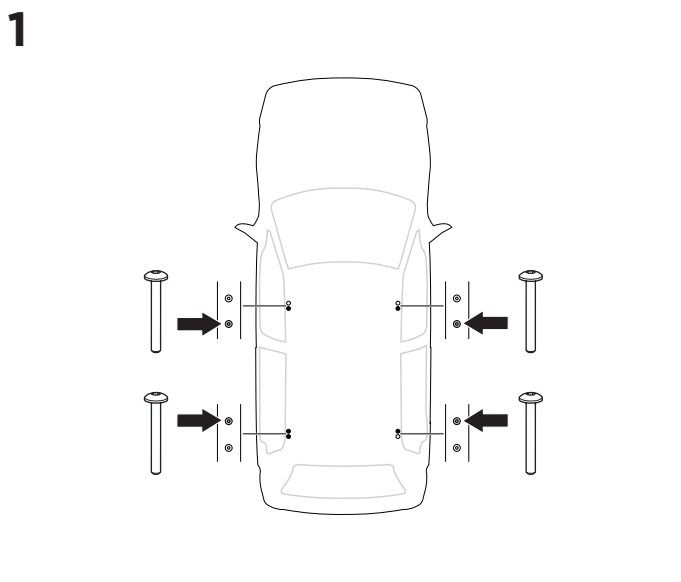

1

Kit 187190

FORD Tourneo Courier (Mk. II), 5-dr MPV, 24-
 FORD Transit Courier (Mk. II), 4/5-dr Van, 24-

This kit is only for vehicles with fixpoint mounting.

1
KIT

004 x4
 432 x4
 30113 x1
 x4

Safety

7 kg
15,4 lbs = Max: 100 kg / 220 lbs

Max 130 km/h
80 Mph

80 km/h
50 Mph

2
FOOT PACK

4 Nm
 x4
 x1

> Instructions

3

4

i