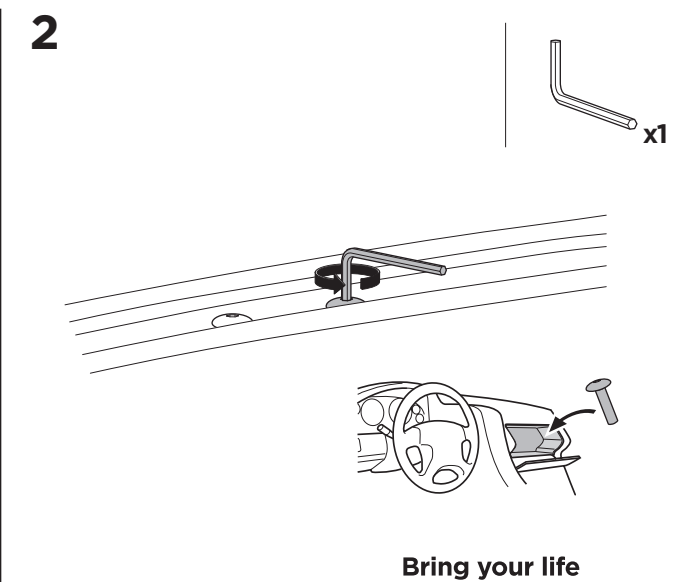

This kit is only for vehicles with fixpoint mounting.

1
KIT

004 x4
432 x4
30113 x1
x4

Safety

7 kg
15,4 lbs = Max: 100 kg / 220 lbs

Max 130 km/h
80 Mph

80 km/h
50 Mph

2
FOOT PACK

4 Nm
x4
x1

> Instructions